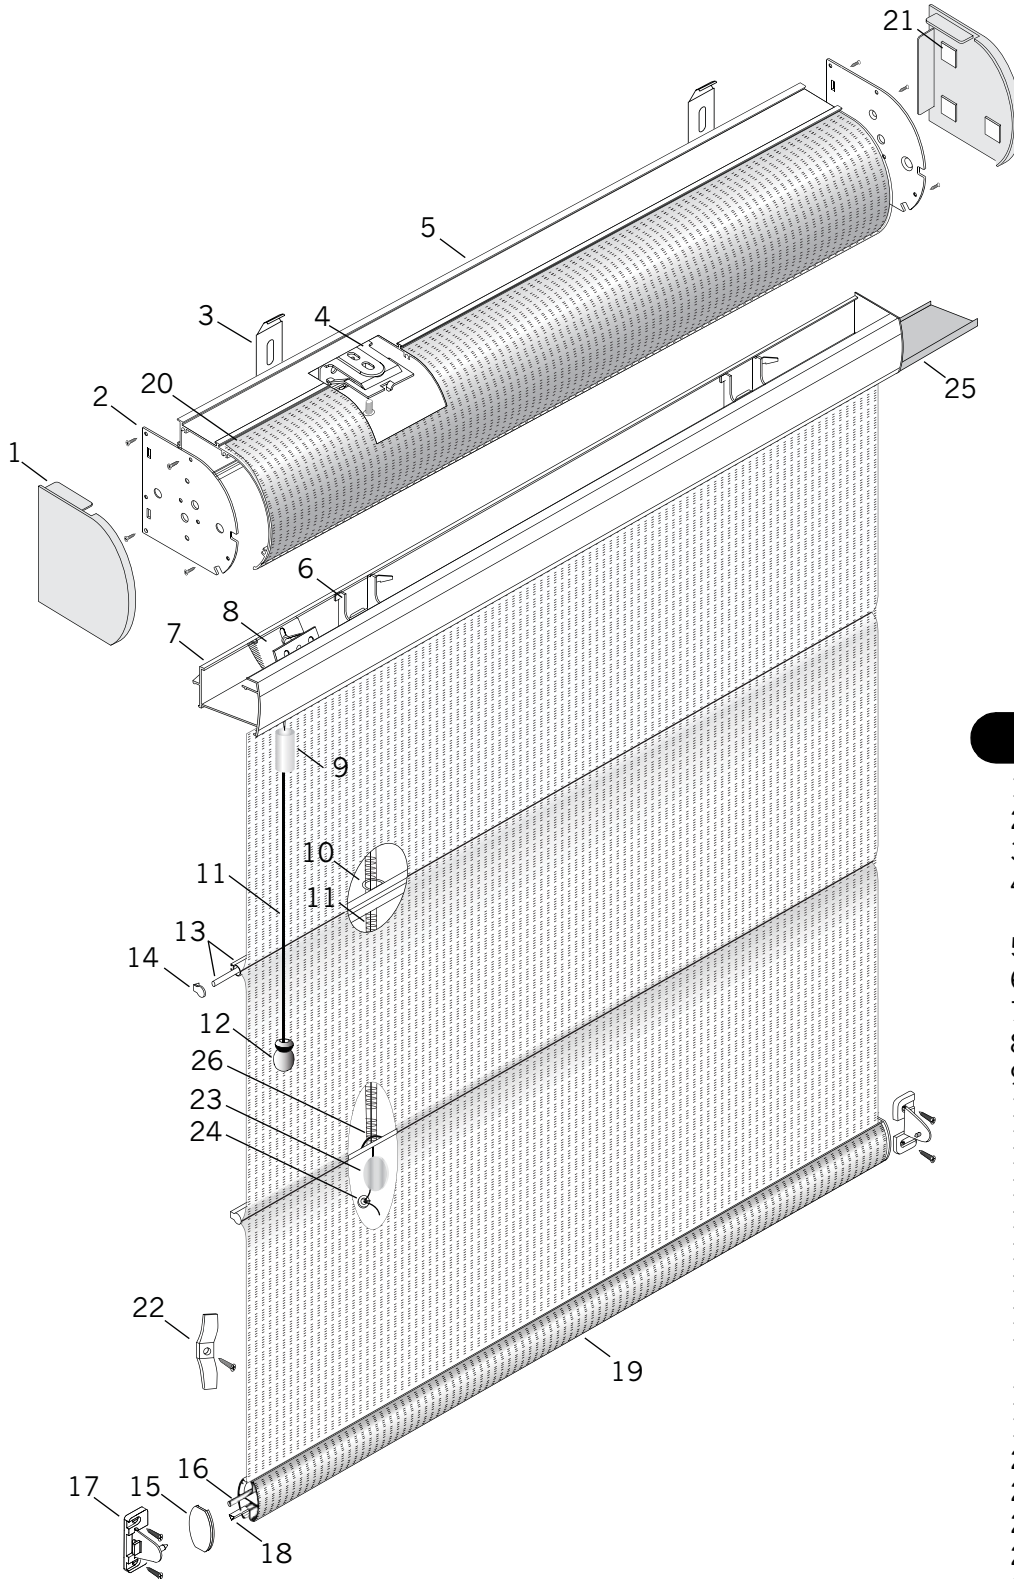

Standard Cordlock with Cassette

Standard Parts

1. Cassette End Cap
2. End Plate ^w/Screws
3. Cassette Mounting Bracket
4. Installation Bracket ^w/Nuts & Bolts
5. Cassette Profile
6. Cord Guide
7. Headrail
8. Cordlock
9. Cylindrical Cord Stop
10. D-Ring
11. Cord (1.4mm)
12. Tassel
13. Batten & Round Rod
14. Batten End Cap
15. Bottom Rod End Cap
16. Round Profile
17. Hold-Down Bracket Kit (Optional)
18. Triangle Profile
19. Round Bottom Bar
20. Cassette Wrap Components
21. Glue Pads
22. Child Safety Kit
23. Round Cord Stop (Clear)
24. Washer
25. Headrail Plastic Channel
26. Cord Shroud