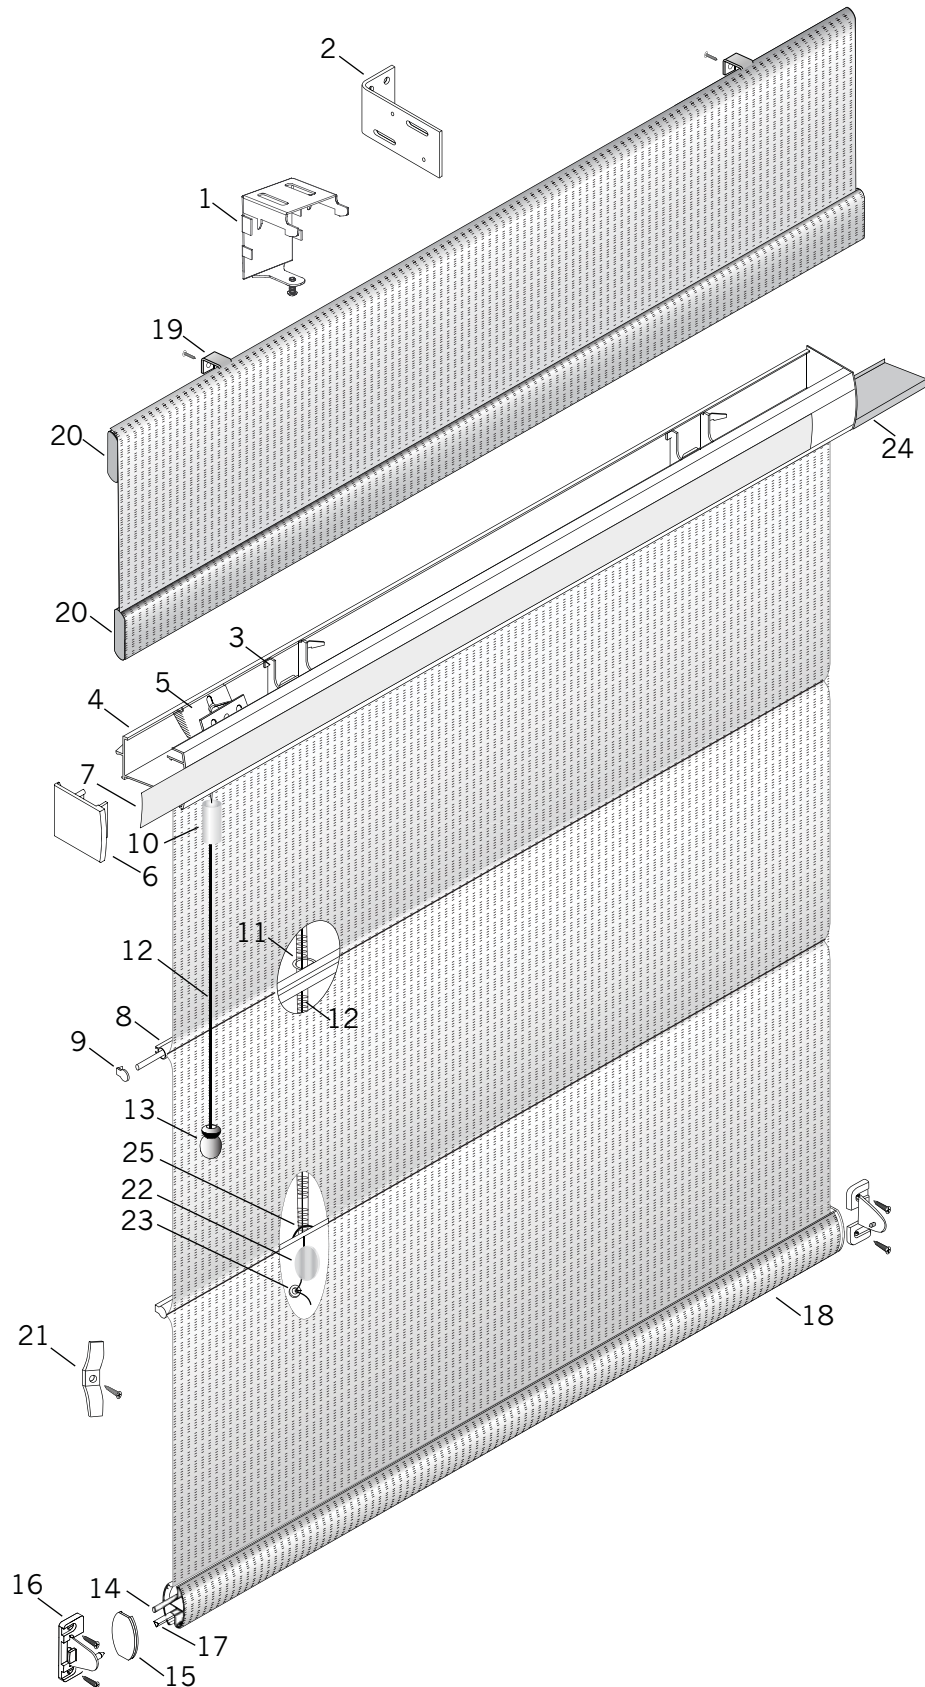

Standard Cordlock

Standard Parts

1. Installation Bracket
2. End Mount/Extension Mount Brackets (Optional)
3. Cord Guide
4. Headrail
5. Cordlock
6. Headrail End Cap
7. Headrail Filler Strip
8. Batten & Round Rod
9. Batten End Cap
10. Cylindrical Cord Stop
11. D-Ring
12. Cord (1.4 mm)
13. Tassel
14. Round Profile
15. Bottom Rail End Cap
16. Hold-Down Bracket Kit (Optional)
17. Triangle Profile
18. Round Bottom Bar
19. Valance Clip^w/Fabric Valance (Optional)
20. Wood Slat^w/Fabric Valance (Optional)
21. Child Safety Kit
22. Round Cord Stop (Clear)
23. Washer
24. Headrail Plastic Channel
25. Cord Shroud