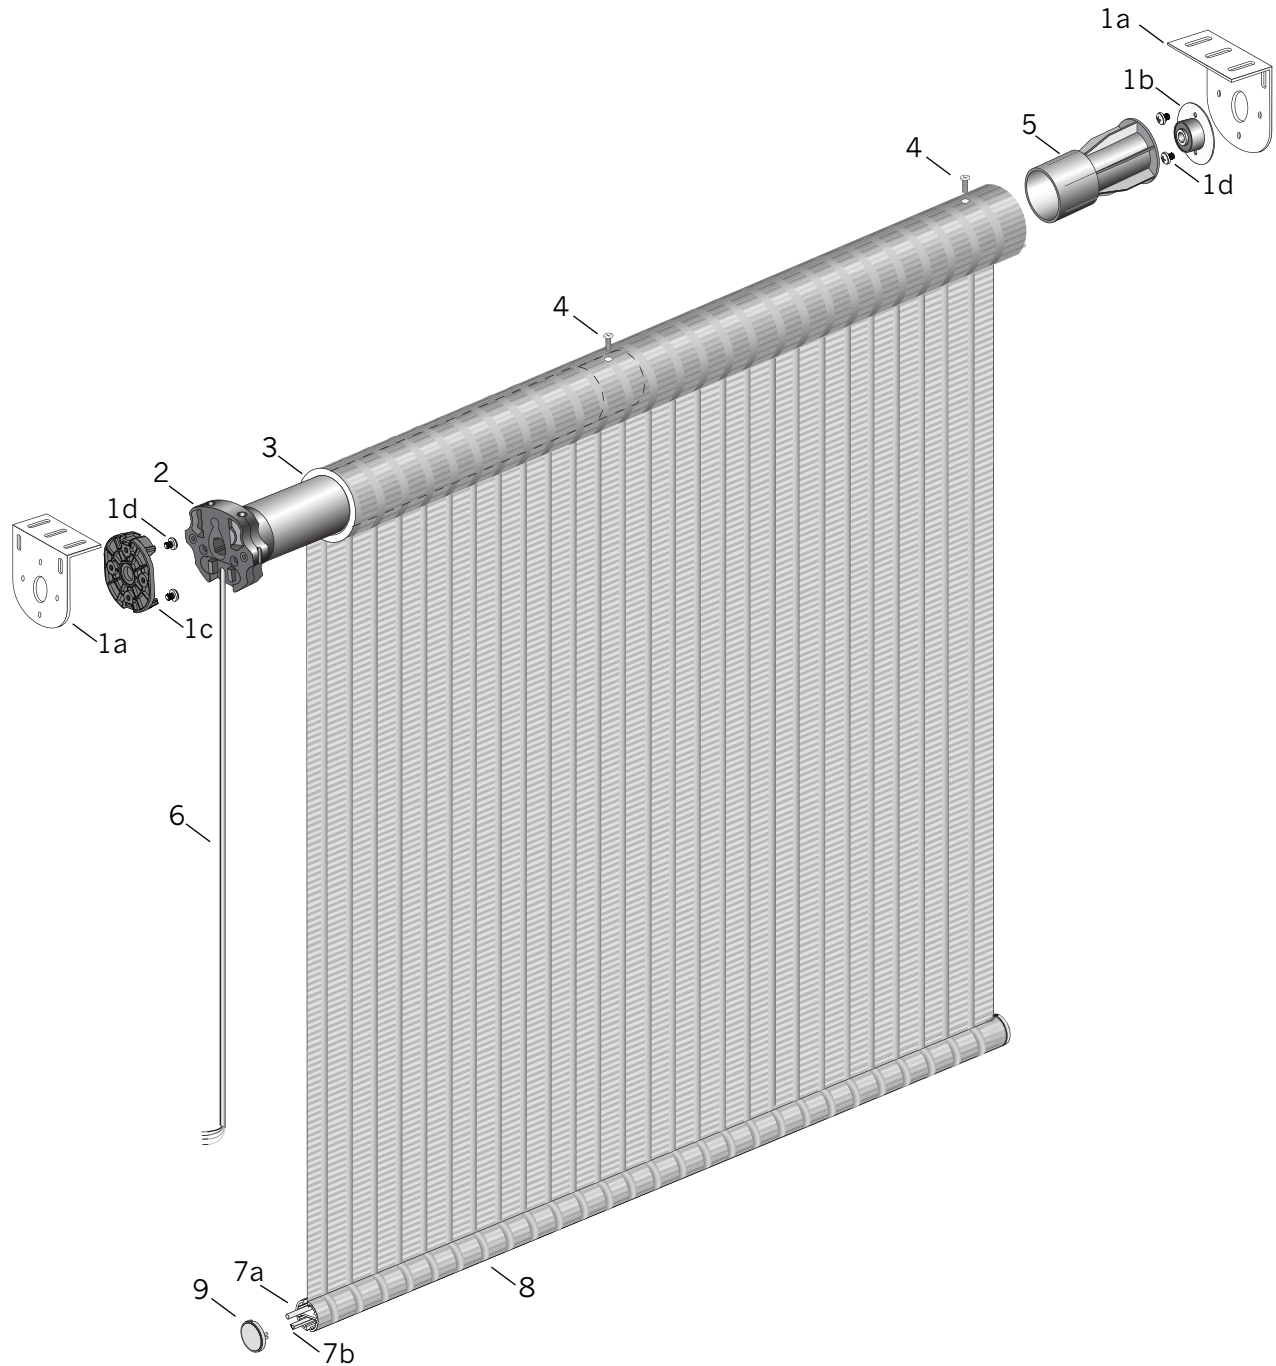

Motorized (HD634A & HD1234A)

Standard Parts

- | | | |
|--------------------------------|------------------------|----------------------------------|
| 1a. Motorized Extended Bracket | 2. Motor | 6. Power Cord |
| 1b. Idler Bracket | 3. 2" OD Aluminum Tube | 7a. Small Or Large Round Profile |
| 1c. Motor Mount Bracket | 4. Disc Screws | 7b. Triangle Profile |
| 1d. Pan-Head Phillips Screw | 5. Universal End Plug | 8. Round Bottom Bar |
| | | 9. Plastic Bottom Bar End Caps |

Motorized (HD634A & HD1234A)

No.	PCN	Description	Installation Instructions / Labels / Hang Tags:
1a.	RC439000	Motorized Extended Bracket	LIT888245C Quiet Motorized Roller (Standard and Cassette) IOC (English Installation Instructions)
1b.	RC450075	Round Anti-Vibration Idler Bracket	
1c.	RC445308	Motor Mount Bracket	
1d.	RC445313	8-32 X 3/16" Pan-Head Phillips Screw	LIT888245CF Quiet Motorized Roller (Standard and Cassette) IOC (French Installation Instructions)
2.	Motor Types		
	RC445148	HD634A	
	RC445149	HD1234A	LIT888094 "Do Not Remove" wrap (used as outer wrap on finished shades)
3.	RC445083	2" OD Aluminum Tube (16') With Tape	888105 Bottom Bar Warning Sticker (English/Spanish)
4.	WWC900155	Disc Screws	
5.	RC450076	Universal End Plug	7106858000 Bottom Bar Warning Sticker (English/French)
6.	N/A	Power Cord (Supplied With Motor)	
7a.	RC445085	Small Round Profile (For Thicker Fabrics)	xxx = Color Code
	RC445086	Large Round Profile (For Thinner Fabrics)	
7b.	RC445087	Triangle Profile	
8.	RC418xxx	Round Bottom Bar	
9.	RC414xxx	Plastic Bottom Bar End Caps	

Additional Components (Not Shown):

RC445156	50 mm Drive
RC445141	Machine Screw (for End Plug Bracket)
RC445145	#6 Lock Washer (for End Plug Bracket)
RC445199	Intermediate Bracket (for Coupled Shades)

Shade Options (Upgrades):

Decorative Metal End Caps (For Bottom Bar)	
RC416xxx	Beveled
RC415xxx	Flat
Faux Wood Slats	
RC445323	Double Faced Adhesive For Faux Wood Slat And Designer Tape Trims
RC420xxx	Faux Wood Slats
LIT888248	Faux Wood Slat Label