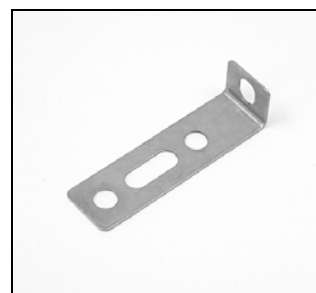

# Duette® Simplicity™ Additional Hardware

Optional Extension Pole for Simplicity™  
PCN 2995840000

Wall Mount Screws  
PCN 2980326000

Handle Mounting Screws  
PCN 2980049000

Installation Bracket 3/8"  
2 Brackets PCN KIT2001  
3 Brackets PCN KIT2002

Installation Bracket 3/4"  
2 Brackets PCN KIT2005  
3 Brackets PCN KIT2006

Simplicity™ Handle  
PCN 2980048785

Universal Mounting Bracket  
PCN 295087400

Hunter Douglas Warranty Registration Card  
PCN 7109933000