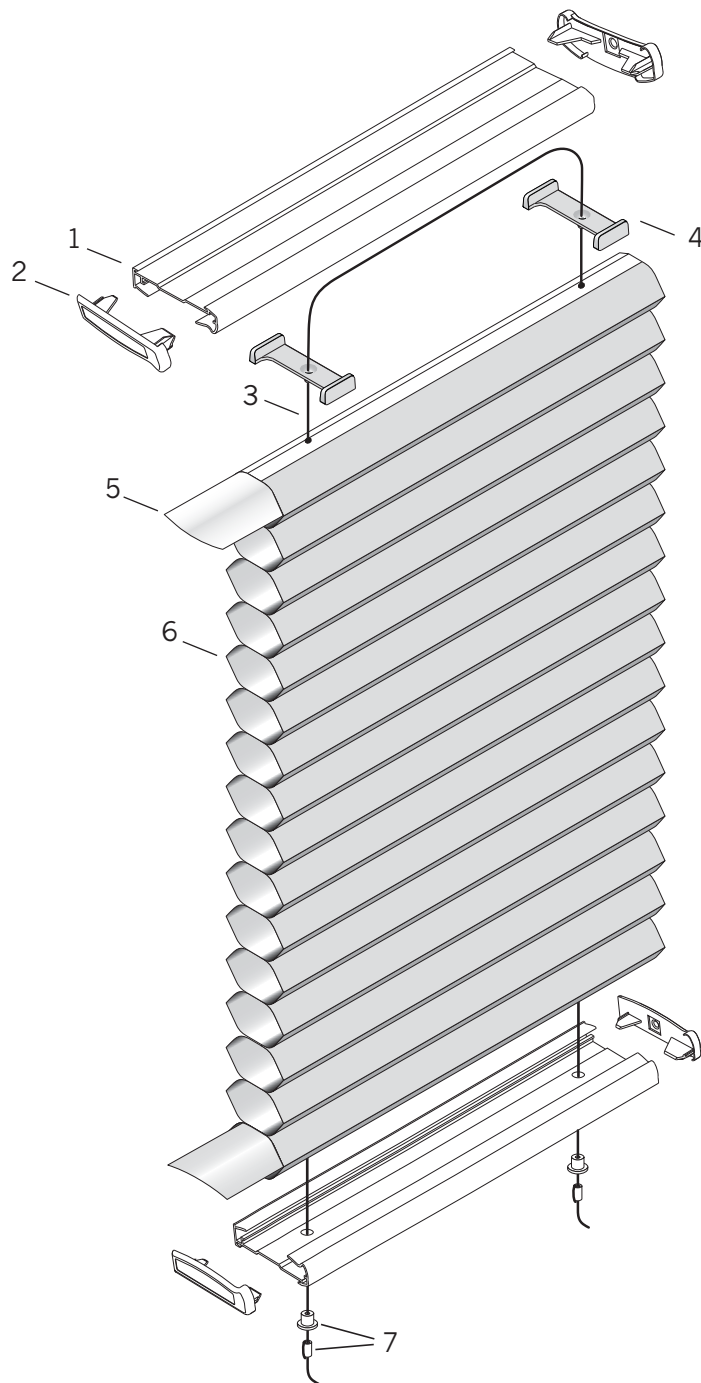

Duette® Sidelight (Non-Operating)

Standard Parts

1. Headrail
2. Headrail End Cap
3. Cord
4. Cord Guide
5. Filler Strip
6. Fabric
7. Pocket & Ferrule

Duette® Sidelight (Non-Operating)

No.	PCN	Description
1.	Headrail	
	2250010xxx	3/8"
	2270010xxx	3/4", Double, & Triple Honeycomb
2.	Headrail End Cap	
	2250025xxx	RH (3/8")
	2250035xxx	LH (3/8")
	2270025xxx	RH (3/4", Double, & Triple Honeycomb)
	2270035xxx	LH (3/4", Double, & Triple Honeycomb)
3.	2671000xxx	0.9 mm Cord
4.	Cord Guide	
	2950100000	3/8"
	2970300000	3/4", Double, & Triple Honeycomb
5.	Filler Strip	
	2954000000	3/8"
	2974000000	3/4", Double, & Triple Honeycomb
6.	N/A	Fabric (3/8", 3/4", Double, & Triple Honeycomb)
7.	3200155xxx	Pocket & Ferrule

xxx = 3-digit color code