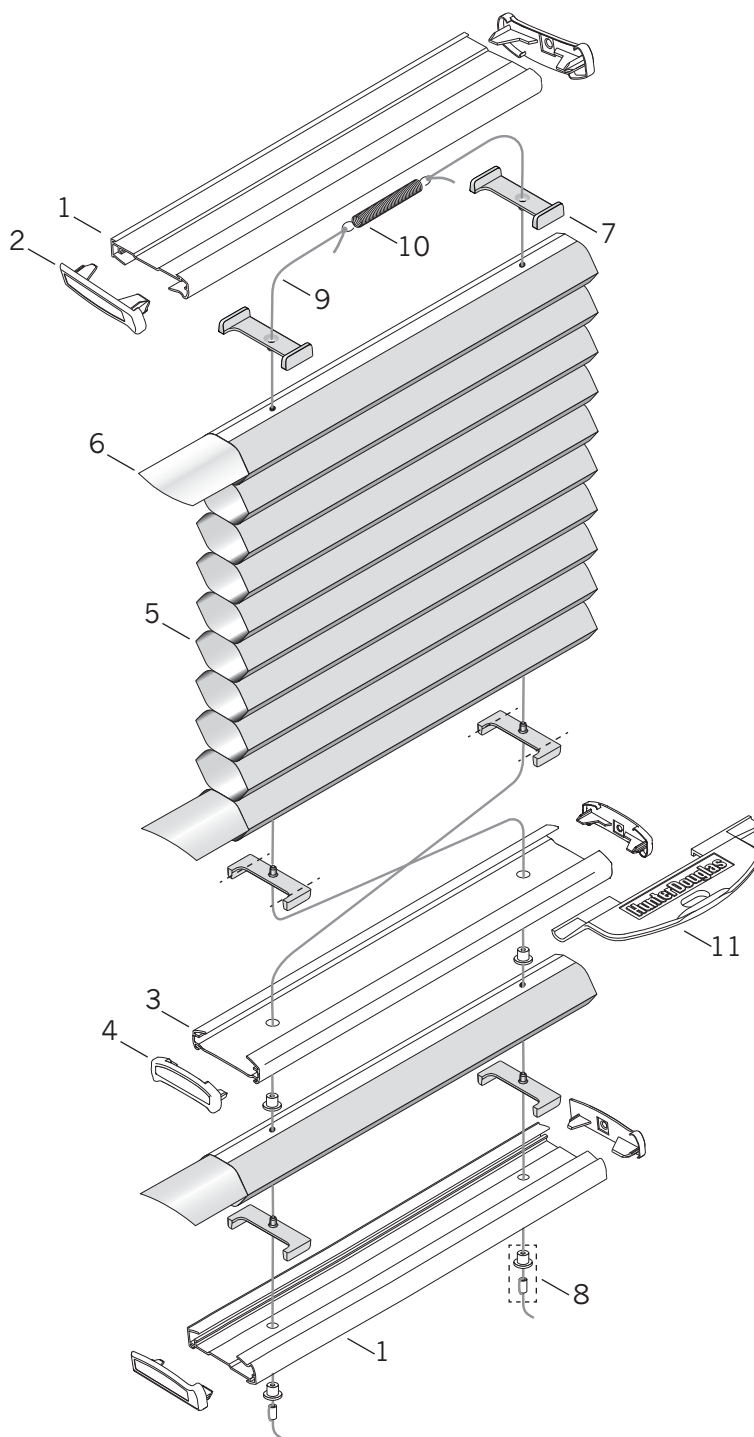

Duette® Operable Sidelight Standard (Bottom-Up)

Standard Parts

- | | | |
|------------------------|---------------------|------------|
| 1. Headrail | 5. Fabric | 9. Cord |
| 2. Headrail End Cap | 6. Filler Strip | 10. Spring |
| 3. Moving Rail | 7. Cord Guide | 11. Handle |
| 4. Moving Rail End Cap | 8. Pocket & Ferrule | |

Duette® Operable Sidelight Standard (Bottom-Up)

No.	PCN	Description
1.	Headrail	
	2250010xxx	3/8"
	2270010xxx	3/4"
2.	Headrail End Cap	
	2250025xxx	RH (3/8")
	2250035xxx	LH (3/8")
	2270025xxx	RH (3/4")
	2270035xxx	LH (3/4")
3.	Moving Rail	
	2971632xxx	3/8"
	2971640xxx	3/4"
4.	Moving Rail End Cap	
	2982015xxx	3/8"
	2982017xxx	3/4"
5.	N/A	Fabric (3/8" & 3/4")
6.	Filler Strip	
	2954000000	3/8"
	2974000000	3/4"
7.	Cord Guide	
	2950100000	3/8"
	2970300000	3/4"
8.	3200155xxx	Pocket/Ferrule
9.	2680000000	0.9 mm Ultrawear Cord
10.	2980321000	Spring
11.	Handle	
	7300113000	3/8"
	7300181000	3/4"