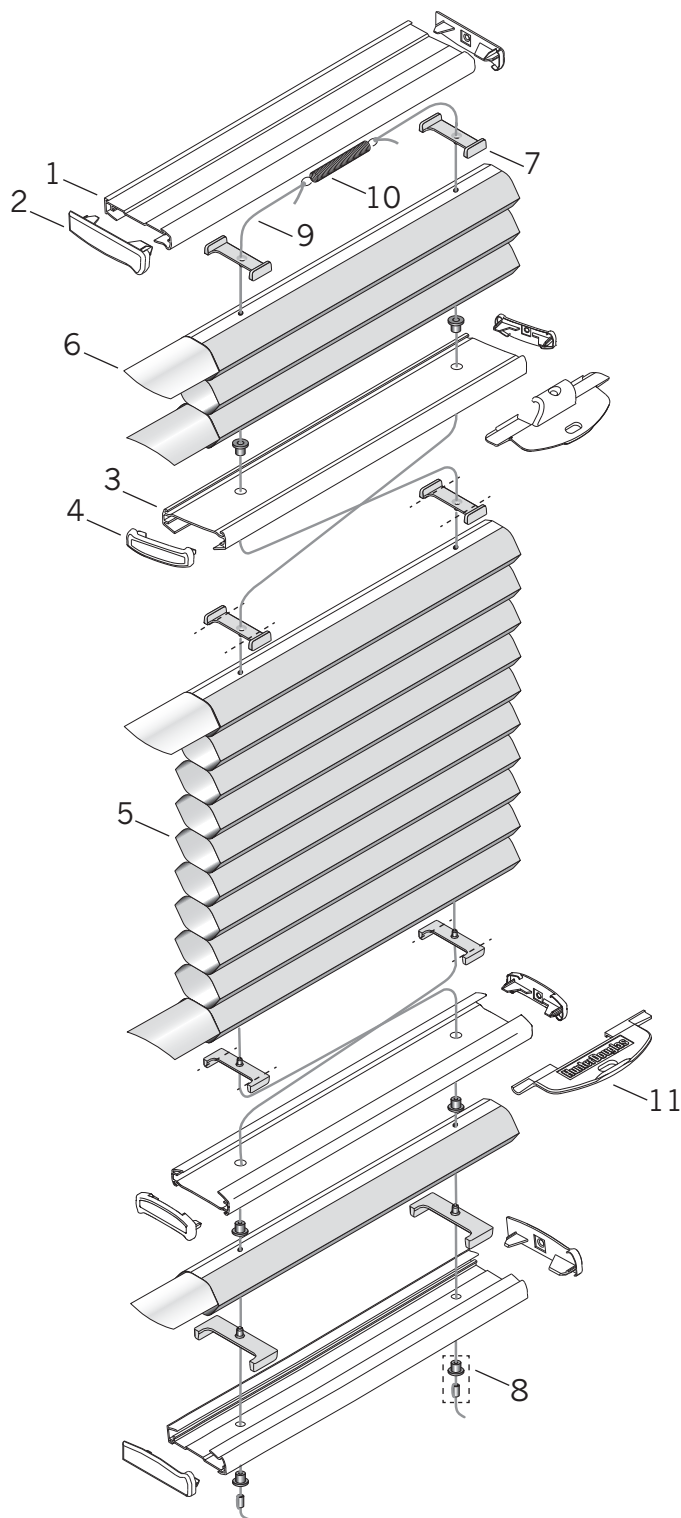

# Duette® Operable Sidelight - Top-Down/Bottom Up

## Standard Parts

- |                        |                     |            |
|------------------------|---------------------|------------|
| 1. Headrail            | 5. Fabric           | 9. Cord    |
| 2. Headrail End Cap    | 6. Filler Strip     | 10. Spring |
| 3. Moving Rail         | 7. Cord Guide       | 11. Handle |
| 4. Moving Rail End Cap | 8. Pocket & Ferrule |            |

# Duette® Operable Sidelight - Top-Down/Bottom Up

<b>No.</b>	<b>PCN</b>	<b>Description</b>
1.	Headrail	
	2250010xxx	3/8"
	2270010xxx	3/4"
2.	Headrail End Cap	
	2250025xxx	RH (3/8")
	2250035xxx	LH (3/8")
	2270025xxx	RH (3/4")
	2270035xxx	LH (3/4")
3.	Moving Rail	
	2971632xxx	3/8"
	2971640xxx	3/4"
4.	Moving Rail End Cap	
	2982015xxx	3/8"
	2982017xxx	3/4"
5.	N/A	Fabric (3/8" & 3/4")
6.	Filler Strip	
	2954000000	3/8"
	2974000000	3/4"
7.	Cord Guide	
	2950100000	3/8"
	2970300000	3/4"
8.	3200155xxx	Pocket/Ferrule
9.	2680000000	0.9 mm Ultrawear Cord
10.	2980321000	Spring
11.	Handle	
	7300113000	3/8"
	7300181000	3/4"