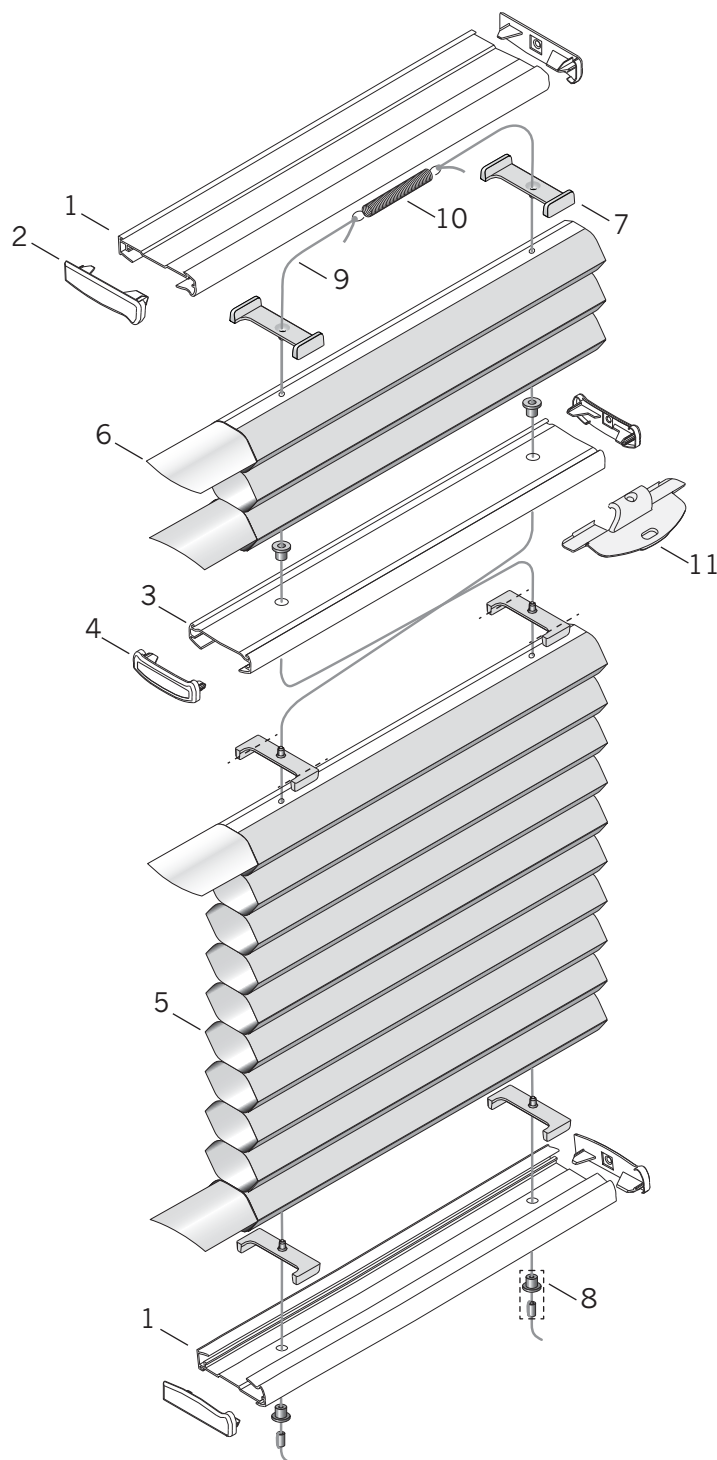

# Duette® Operable Sidelight - Top-Down

## Standard Parts

- |                        |                     |            |
|------------------------|---------------------|------------|
| 1. Headrail            | 5. Fabric           | 9. Cord    |
| 2. Headrail End Cap    | 6. Filler Strip     | 10. Spring |
| 3. Moving Rail         | 7. Cord Guide       | 11. Handle |
| 4. Moving Rail End Cap | 8. Pocket & Ferrule |            |

# Duette® Operable Sidelight - Top-Down

<b>No.</b>	<b>PCN</b>	<b>Description</b>
1.	Headrail	
	2250010xxx	3/8"
	2270010xxx	3/4"
2.	Headrail End Cap	
	2250025xxx	RH (3/8")
	2250035xxx	LH (3/8")
	2270025xxx	RH (3/4")
	2270035xxx	LH (3/4")
3.	Moving Rail	
	2971632xxx	3/8"
	2971640xxx	3/4"
4.	Moving Rail End Cap	
	2982015xxx	3/8"
	2982017xxx	3/4"
5.	N/A	Fabric (3/8" & 3/4")
6.	Filler Strip	
	2954000000	3/8"
	2974000000	3/4"
7.	Cord Guide	
	2950100000	3/8"
	2970300000	3/4"
8.	3200155xxx	Pocket/Ferrule
9.	2680000000	0.9 mm Ultrawear Cord
10.	2980321000	Spring
11.	Handle	
	7300113000	3/8"
	7300181000	3/4"