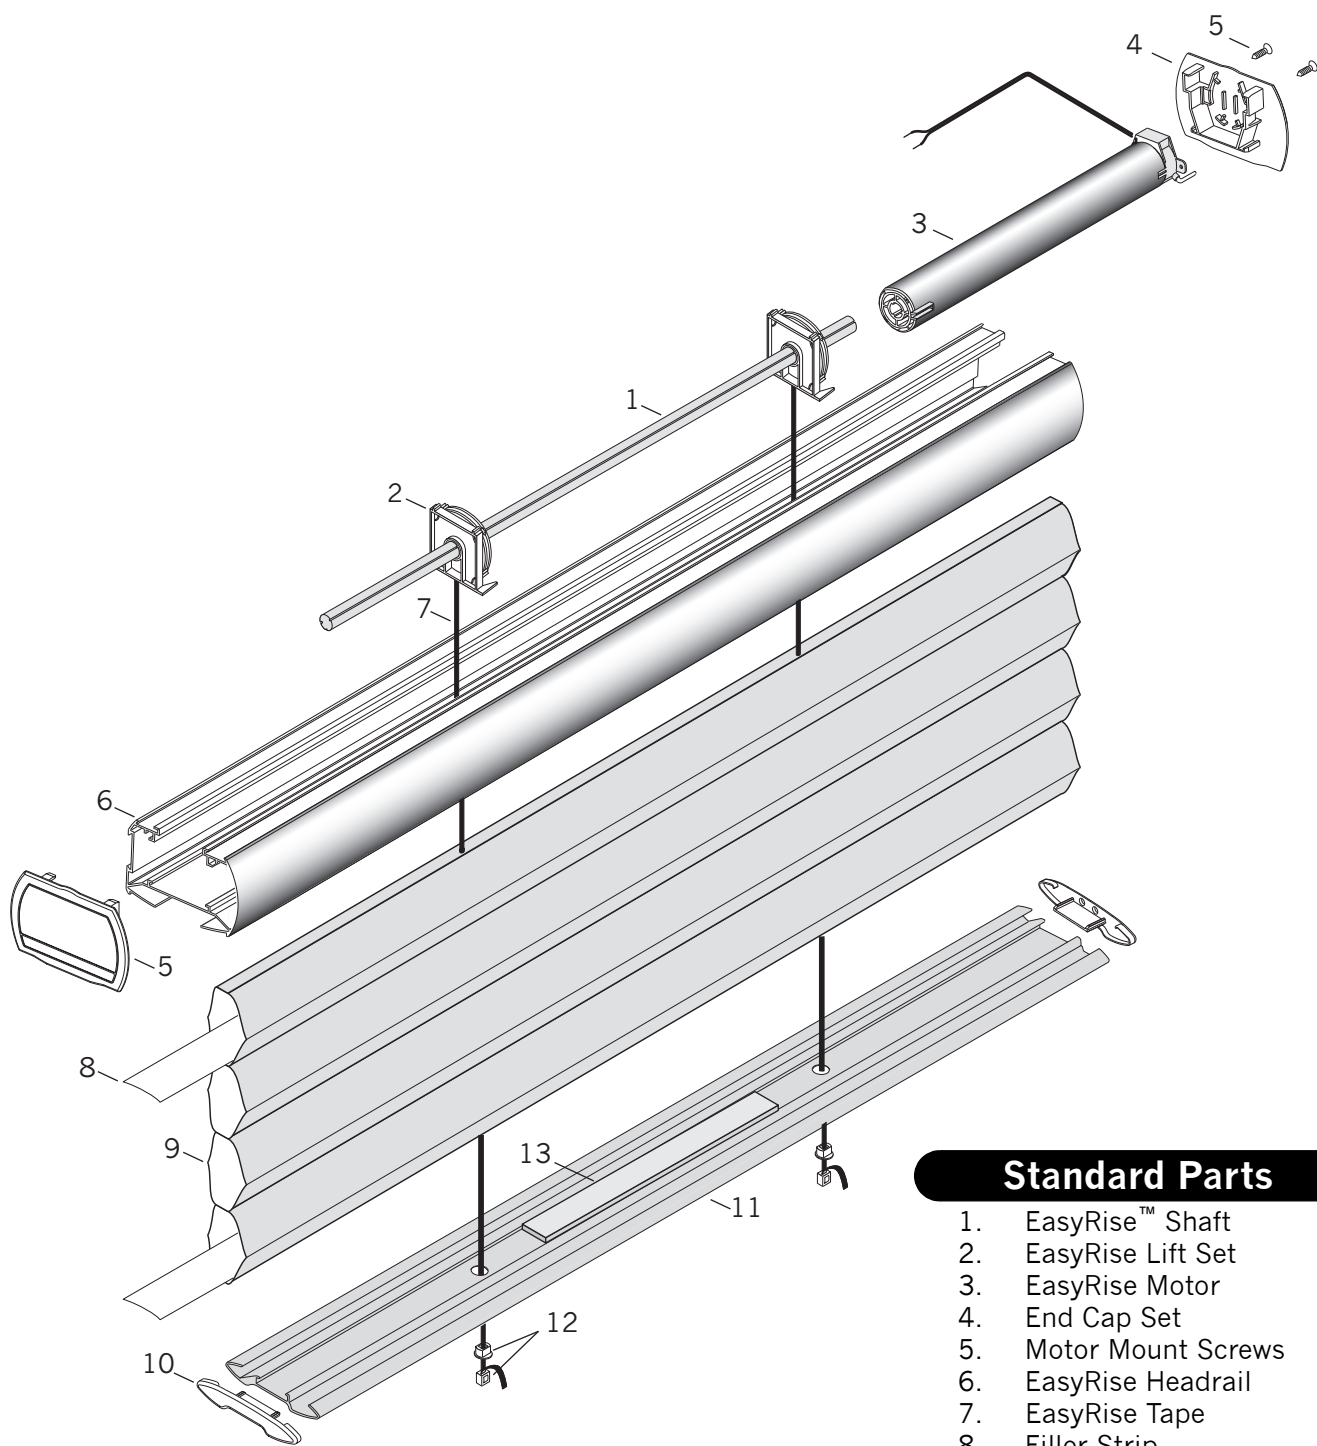

## Standard Parts

1. EasyRise™ Shaft
2. EasyRise Lift Set
3. EasyRise Motor
4. End Cap Set
5. Motor Mount Screws
6. EasyRise Headrail
7. EasyRise Tape
8. Filler Strip
9. Fabric
10. Bottom Rail End Cap
11. Bottom Rail
12. Pocket & Buckle
13. Rail Weight\*

# Duette® Hard-Wired Motorization

<b>No.</b>	<b>PCN</b>	<b>Description</b>
1.	2980060000	EasyRise™ Shaft
2.	2980025000	EasyRise Lift Set
3.	2980093000	EasyRise Motor (1¼")
4.	2980096785	End Cap Set (1¼" – Includes Motor Mount End Cap & Headrail End Cap)
5.	2980092000	Motor Mount Screws
6.	2980215785	EasyRise Headrail (1¼")
7.	2980062000	EasyRise Tape
8.	2971311000	Filler Strip (1¼")
9.	Fabric	
	D10174Axxx	1¼" Semi-Opaque
	D12174Axxx	1¼" Opaque
10.	2982343XXX	Bottom Rail End Cap (1¼")
11.	2971340XXX	Bottom Rail (1¼")
12.	2980078785	Pocket & Buckle
13.	2982028000	Rail Weight (*only used if needed)