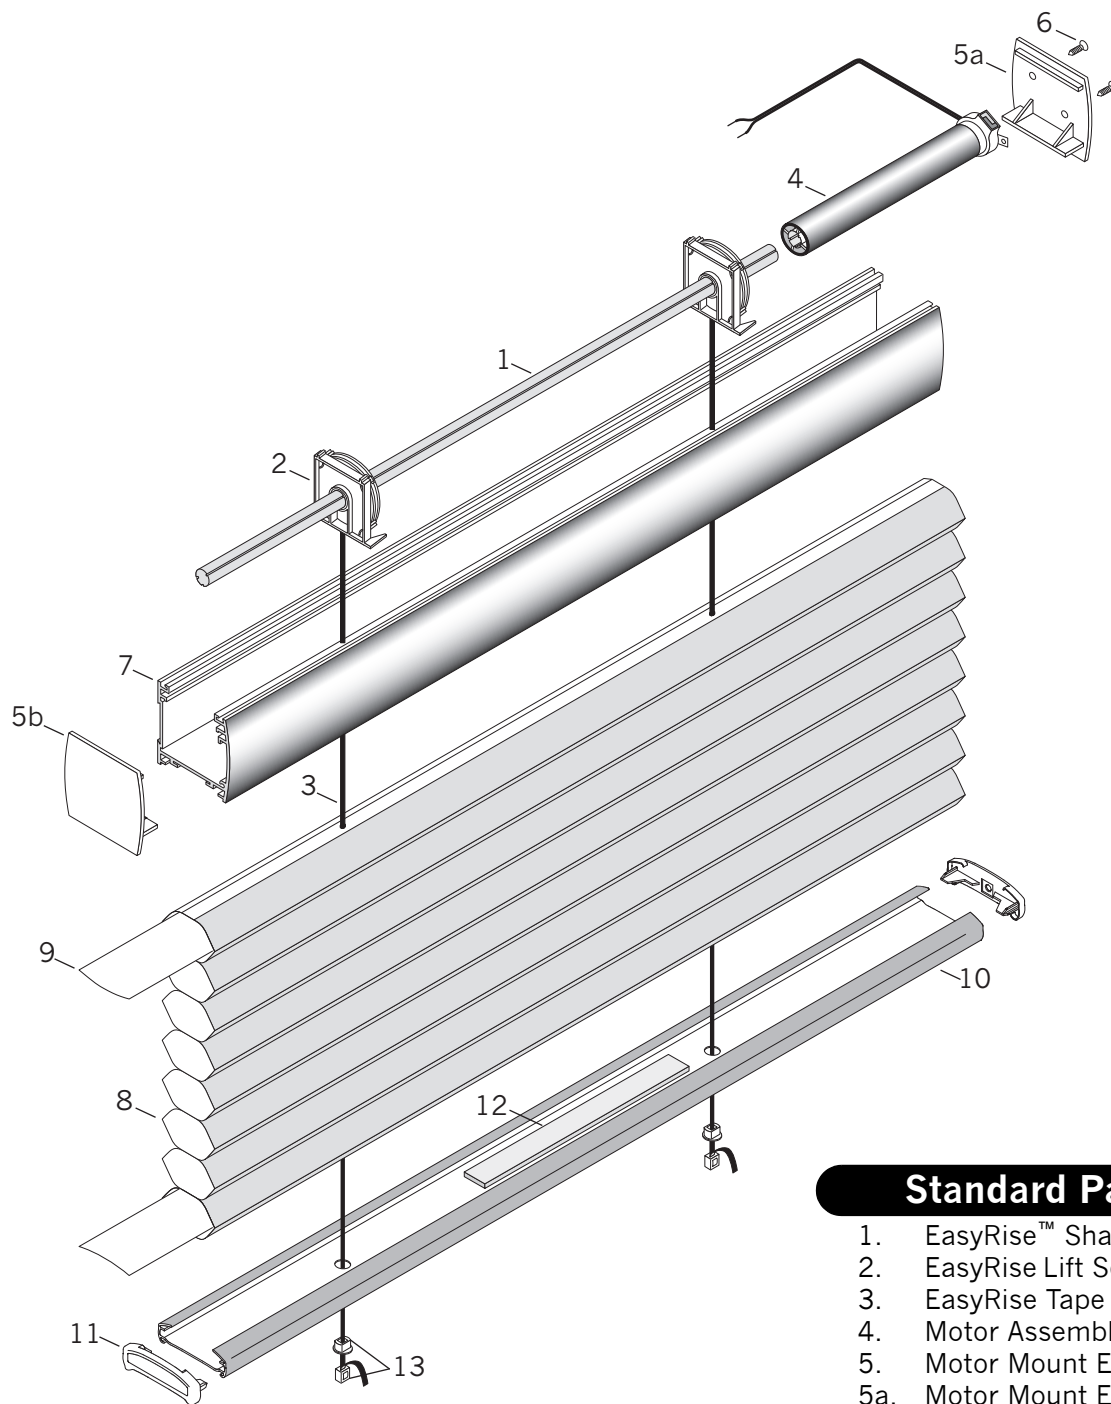

Duette® Hard-Wired Motorization

Standard Parts

1. EasyRise™ Shaft
2. EasyRise Lift Set
3. EasyRise Tape
4. Motor Assembly
5. Motor Mount End Cap Set
- 5a. Motor Mount End Cap
- 5b. Headrail End Cap
6. Motor Mount Screws
7. EasyRise Headrail
8. Fabric
9. Filler Strip
10. Bottom Rail
11. Bottom Rail End Cap
12. Rail Weight*
13. Pocket & Buckle

Duette® Hard-Wired Motorization

No.	PCN	Description
1.	2980060000	EasyRise™ Shaft
2.	2980025000	EasyRise Lift Set
3.	2980062000	EasyRise Tape
4.	2980093000	Motor Assembly
5.	2980094785	Motor Mount End Cap Set
5a.	N/A	Motor Mount End Cap
5b.	N/A	Headrail End Cap
6.	2980092000	Motor Mount Screws
7.	2981009785	EasyRise Headrail
8.	N/A	Fabric (3/8", 3/4", Double & Triple Honeycomb)
9.	Filler Strip	
	2954000000	3/8"
	2974000000	3/4", Double, & Triple Honeycomb
10.	Bottom Rail	
	2971632xxx	3/8"
	2971640xxx	3/4", Double, & Triple Honeycomb
11.	Bottom Rail End Cap	
	2982015xxx	3/8"
	2982017xxx	3/4", Double, & Triple Honeycomb
12.	2982028000	Rail Weight (*used only if needed)
13.	2980078785	Pocket & Buckle

Additional Hardware:

2980021000	EasyRise Installation Bracket (3/4")
2930340000	Extension Bracket
2930230000	Spacer Block

xxx = 3-digit color code