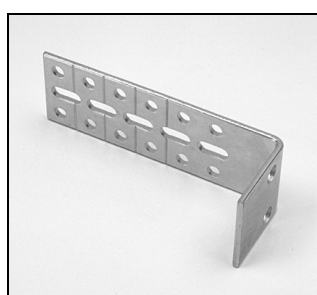

Duette® Hard-Wired Motorization Additional Hardware

Duette® with EasyRise™ 3/4" Installation Bracket
PCN 2980021000

Duette with EasyRise 1 1/4" Installation Bracket
PCN 2980216000

Skyrise® Installation Bracket
PCN 2950832000

Universal Mounting Bracket
PCN 2950874000

Spacer Block
PCN 2930230000

Extension Bracket
PCN 2930340000

Mounting Screws #6X1.5
PCN 2980153000

Headrail/Angle Bracket Screws
PCN 2950877000

Skyrise Wall Mount Screws
PCN 2980326000

Skyrise Stand-Off Screws
PCN 2950879000

Skyrise Side Rail Screws
PCN 2950876000

Skyrise Rail Seal
PCN 2950867785

Duette® Hard-Wired Motorization Additional Hardware

Power Supply 12V 8 Amp
PCN 2950724000

Power Supply 24V 4.2 Amp
PCN 2950726000