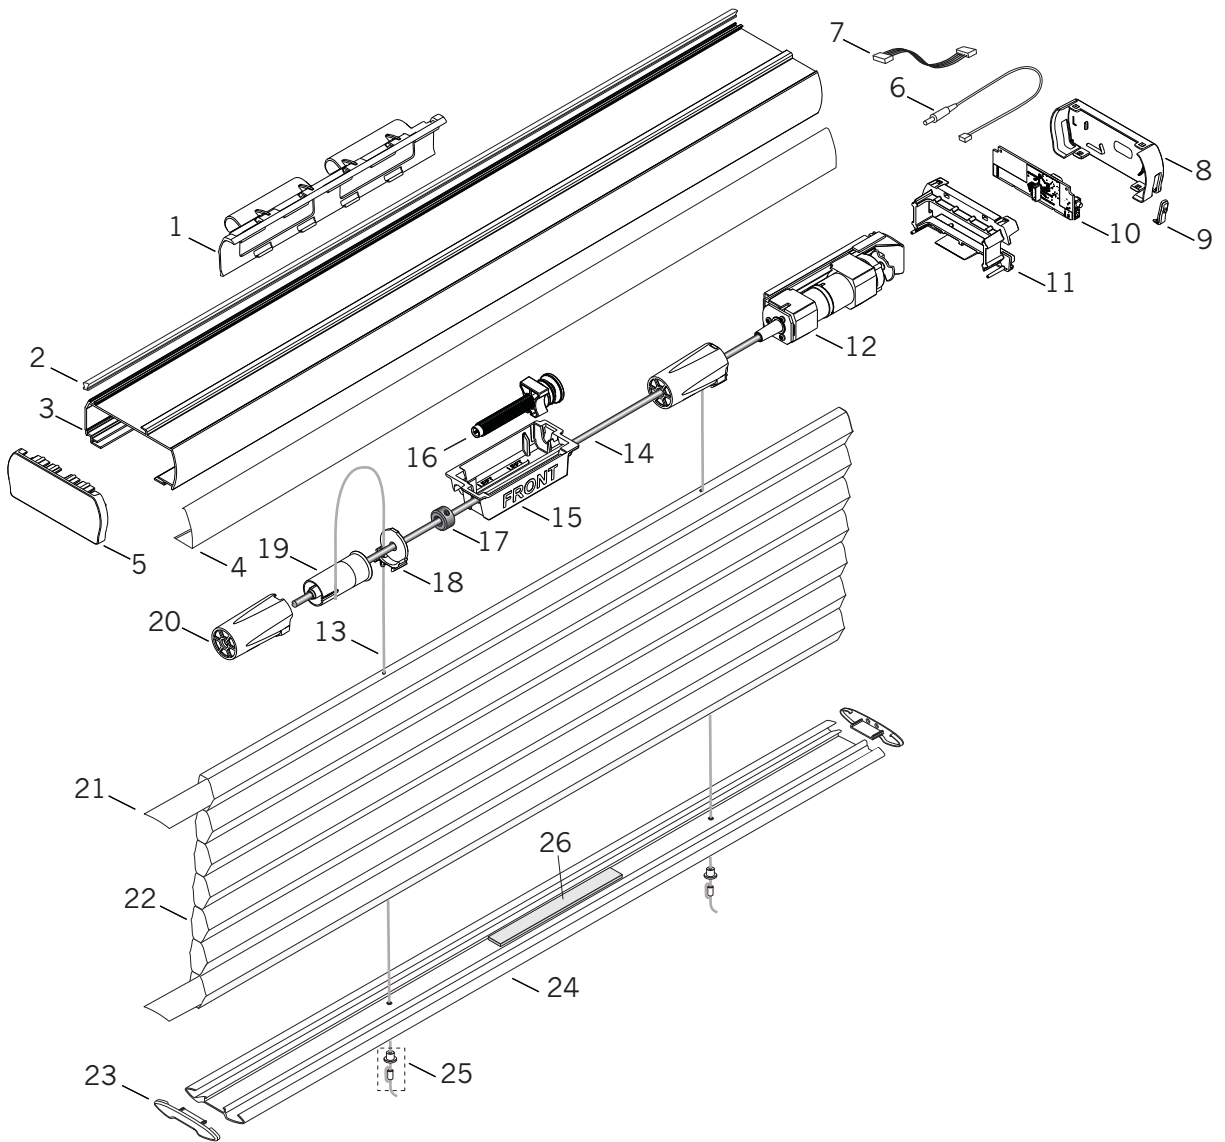

Duette® PowerRise® 2.0 with Platinum™ Technology

Standard Parts

- | | | |
|----------------------------|-------------------------|---------------------------------|
| 1. Battery Bracket | 10. Receiver PCBA" | 19. Common HR Lift Spool |
| 2. Light-Block Strip | 11. PCBA Mount" | 20. Spool Housing, PR |
| 3. Common Headrail, 1¼" | 12. Motor Assembly | 21. Filler Strip |
| 4. Common Headrail Valance | 13. Cord, 0.9 mm | 22. Fabric |
| 5. Headrail End Cap, 1¼" | 14. Steel V-Shaft | 23. Bottom Rail End Cap, Duette |
| 6. Power Cable | 15. Drop Stop Housing | 24. Bottom Rail, Duette |
| 7. Receiver Cable Assembly | 16. Drop Stop Assembly | 25. Pocket & Ferrule |
| 8. Clutch Mount Cover, 1¼" | 17. Shaft Lock Assembly | 26. Duette Rail Weight |
| 9. Lens Cover | 18. Spool Support, PR | |

Duette® PowerRise® 2.0 with Platinum™ Technology

No.	PCN	Description
1.	Battery Bracket	
	2920673000	High Mount
	2920674000	Low Mount
2.	2780029000	Light-Block Strip
3.	2770003785	Common Headrail, 1¼"
4.	278900XXXX	Common Headrail Valance
5.	2780050XXX	Headrail End Cap, 1¼"
6.	2920247000	Power Cable
7.	2920698000	Receiver Cable Assembly
8.	2780015XXX	Clutch Mount Cover, 1¼"
9.	2920633000	Lens Cover
10.	Receiver PCBA, 1¼"	
	2920832000	RH
	2920907000	LH
11.	2920638000	PCBA Mount, 1¼"
12.	2920441000	Motor Assembly
13.	Cord, 0.9 mm	
	2671000000	White
	2671000895	Black
14.	2770004000	Steel V-Shaft
15.	2780135000	Drop Stop Housing
16.	Drop Stop Assembly	
	2780121000	RH
	2920707000	LH
17.	2920750000	Shaft Lock Assembly
18.	2920033000	Spool Support, PR
19.	2780034000	Common HR Lift Spool
20.	2921273000	Spool Housing, PR
21.	2971311000	Filler Strip, 1¼"
22.	N/A	Fabric
23.	2982343XXX	Bottom Rail End Cap, Duette 1¼"
24.	2971340XXX	Bottom Rail, Duette 1¼"
25.	3200155XXX	Pocket & Ferrule
26.	2982028000	Duette Rail Weight