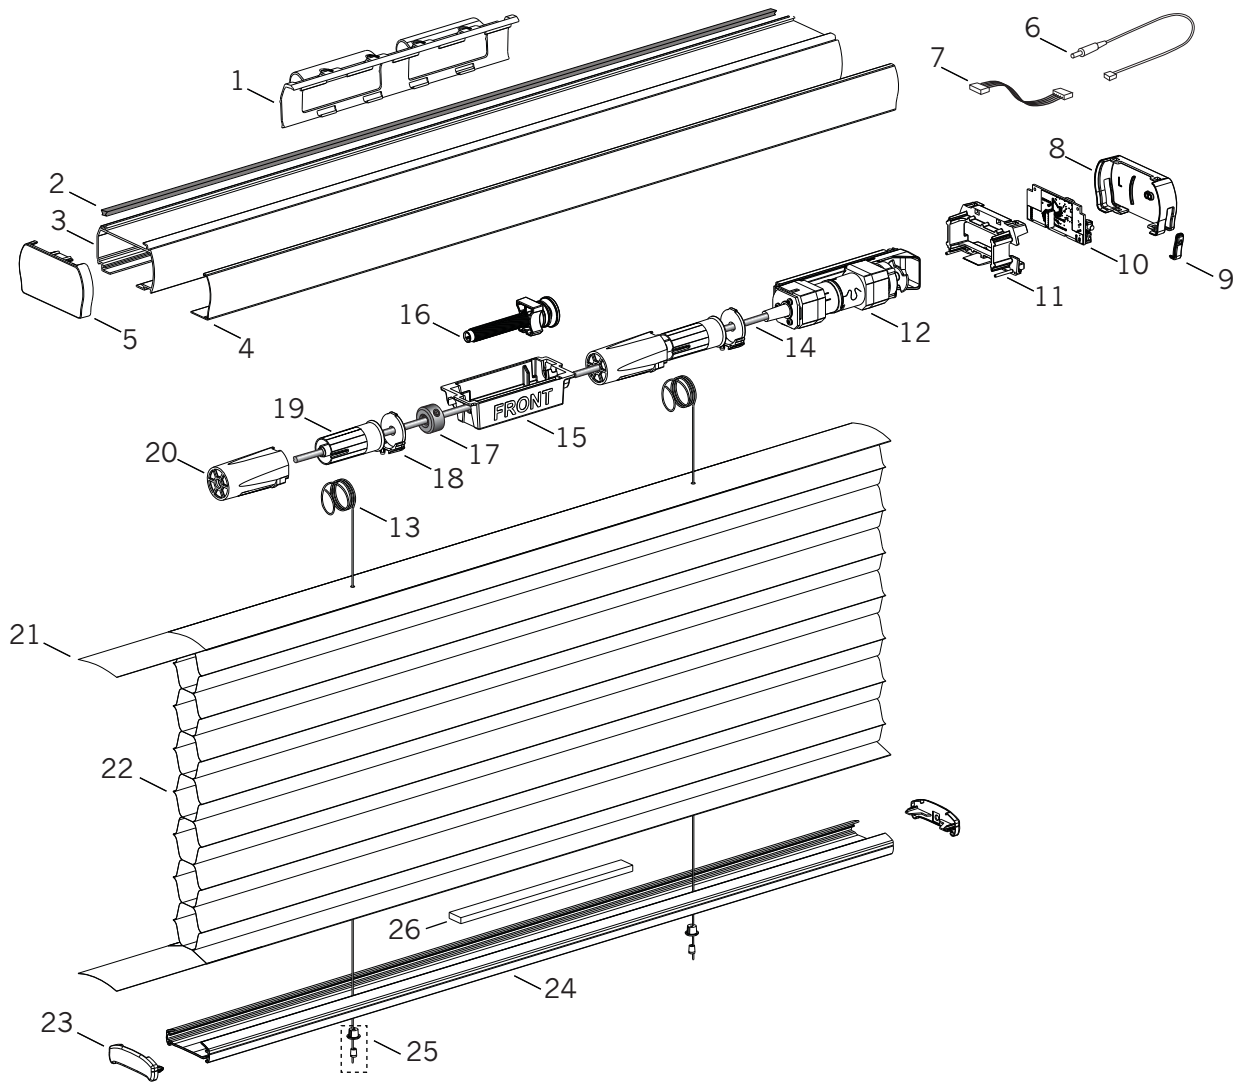

## Standard Parts

- |                            |                         |                          |
|----------------------------|-------------------------|--------------------------|
| 1. Battery Bracket         | 10. Receiver PCBA       | 19. Common HR Lift Spool |
| 2. Light-Block Strip       | 11. PCBA Mount          | 20. Spool Housing, PR    |
| 3. Common Headrail         | 12. Motor Assembly      | 21. Filler Strip         |
| 4. Common Headrail Valance | 13. Cord, 0.9 mm        | 22. Fabric               |
| 5. Headrail End Cap        | 14. Steel V-Shaft       | 23. BR End Cap, Duette   |
| 6. Power Cable             | 15. Drop Stop Housing   | 24. Bottom Rail, Duette  |
| 7. Receiver Cable Assembly | 16. Drop Stop Assembly  | 25. Pocket & Ferrule     |
| 8. Clutch Mount Cover      | 17. Shaft Lock Assembly | 26. Duette Rail Weight   |
| 9. Lens Cover              | 18. Spool Support, PR   |                          |