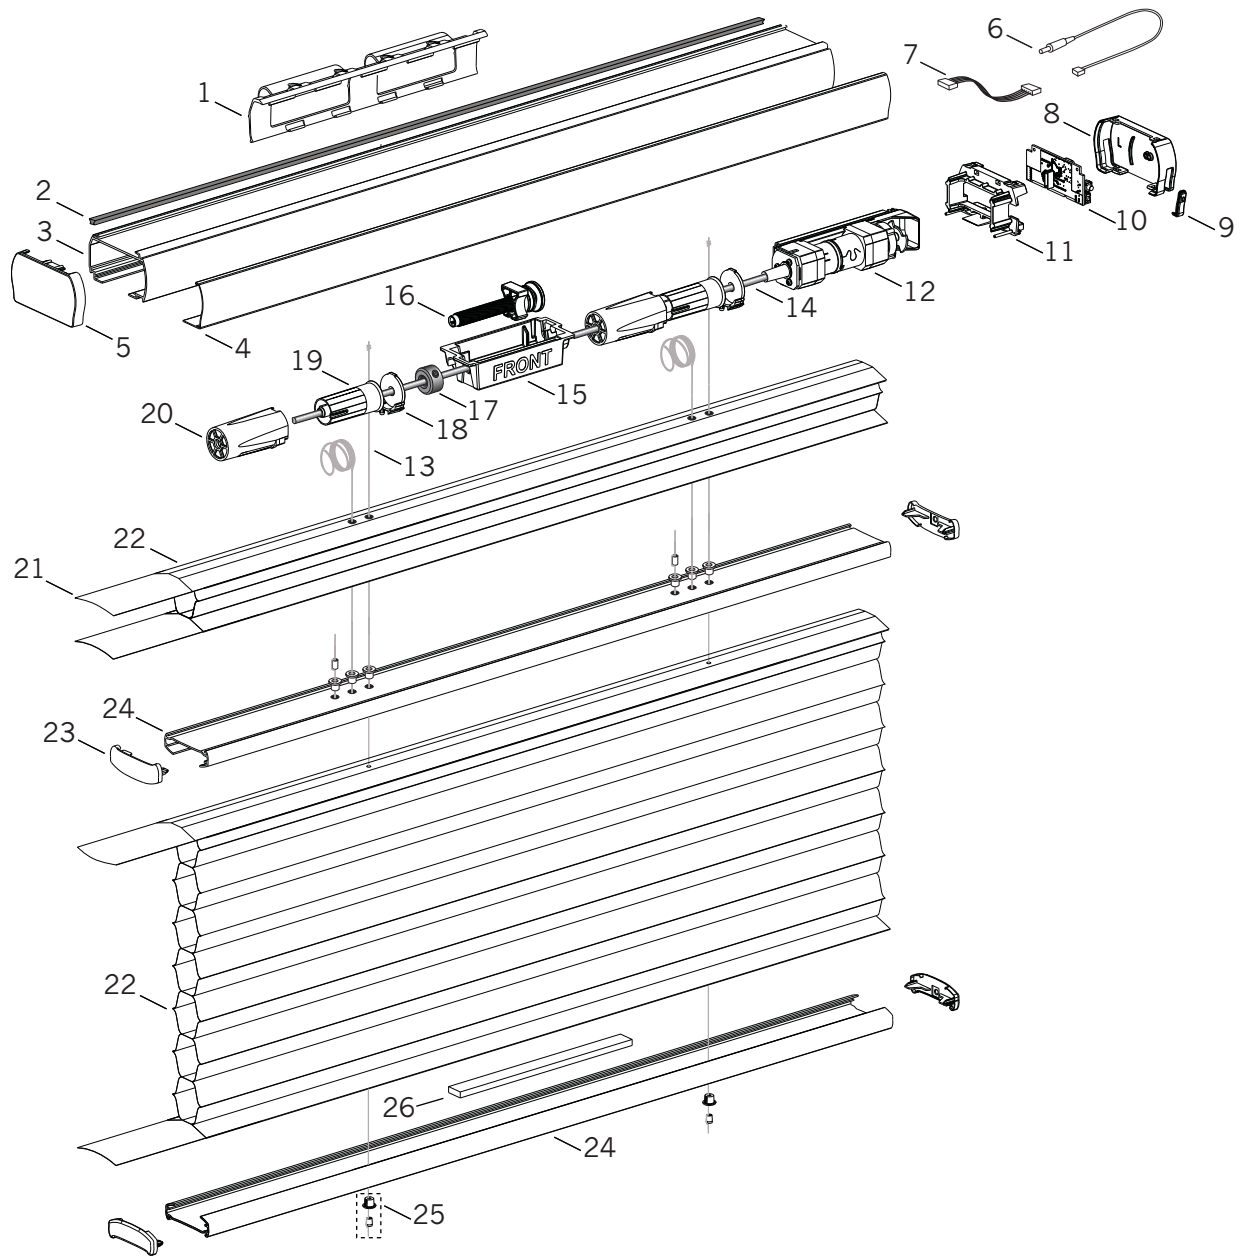

Duette® PowerRise® 2.0 Top-Down with Platinum™ Technology

Standard Parts

- | | | |
|----------------------------|-------------------------|--------------------------|
| 1. Battery Bracket | 10. Receiver PCBA | 19. Common HR Lift Spool |
| 2. Light-Block Strip | 11. PCBA Mount | 20. Spool Housing, PR |
| 3. Common Headrail | 12. Motor Assembly | 21. Filler Strip |
| 4. Common Headrail Valance | 13. Cord, 0.9 mm | 22. Fabric |
| 5. Headrail End Cap | 14. Steel V-Shaft | 23. BR End Cap, Duette |
| 6. Power Cable | 15. Drop Stop Housing | 24. Bottom Rail, Duette |
| 7. Receiver Cable Assembly | 16. Drop Stop Assembly | 25. Pocket & Ferrule |
| 8. Clutch Mount Cover | 17. Shaft Lock Assembly | 26. Duette Rail Weight |
| 9. Lens Cover | 18. Spool Support, PR | |