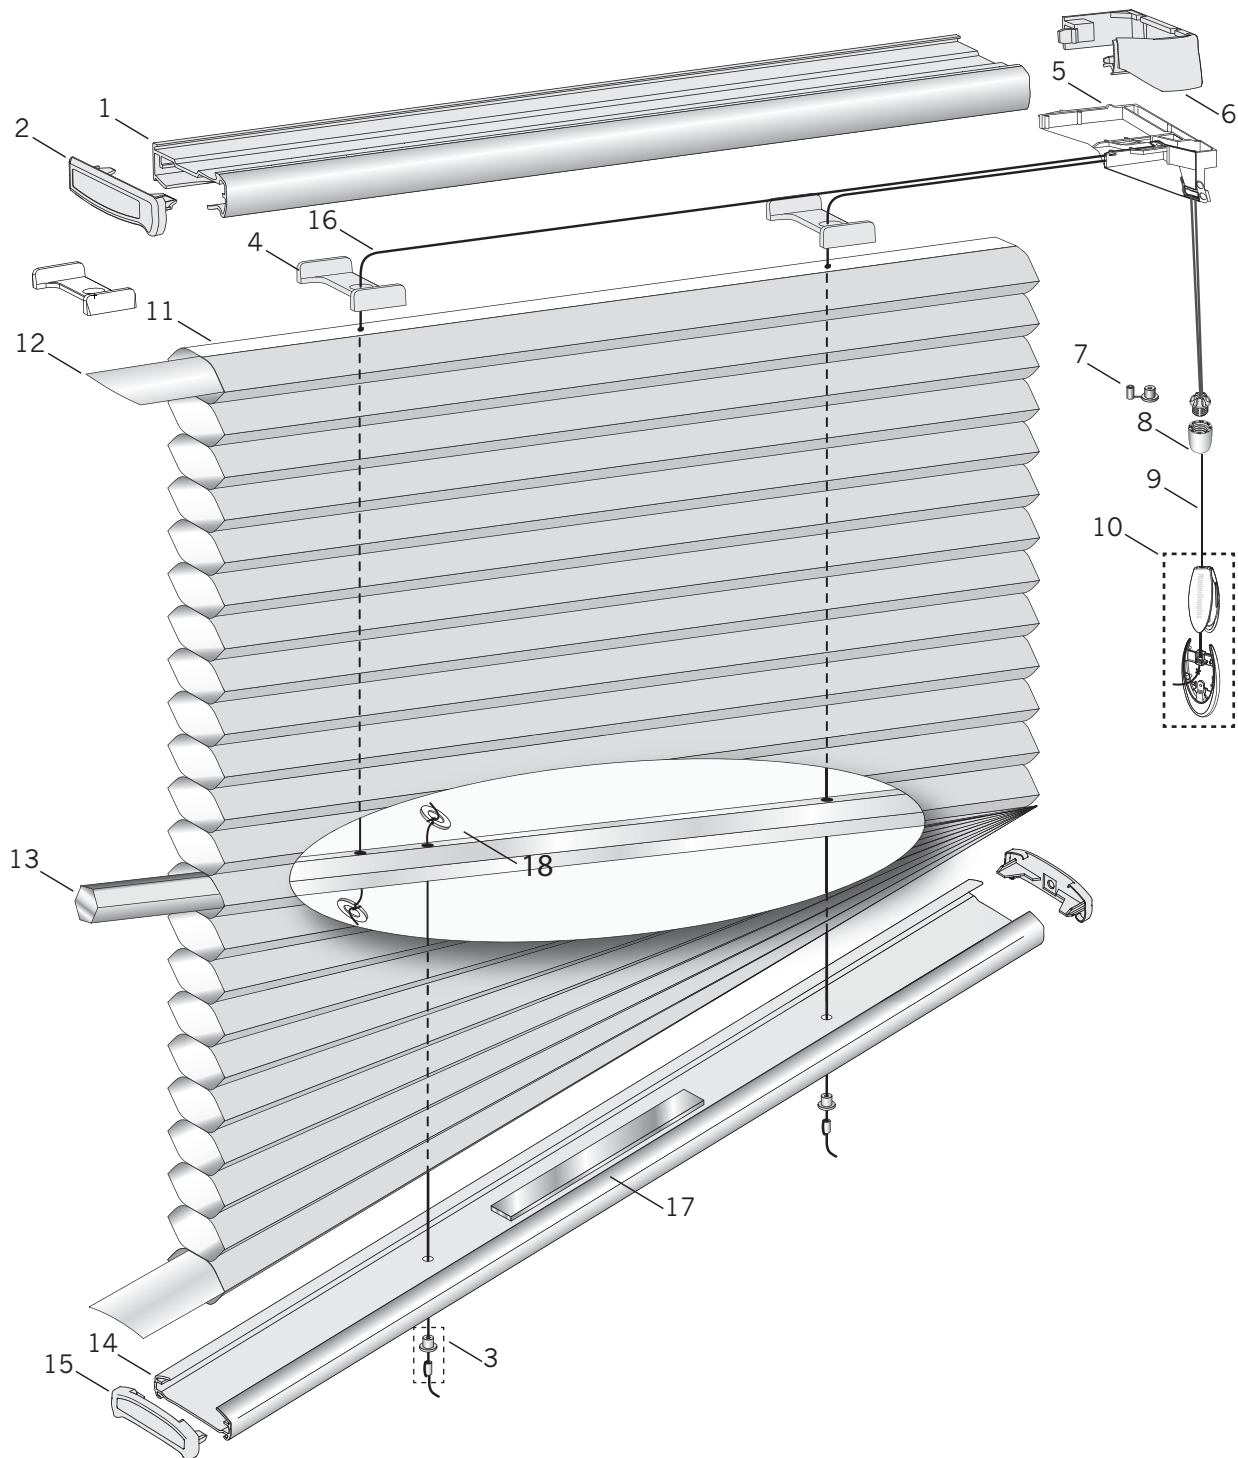

## Standard Parts

- |                     |                             |                         |
|---------------------|-----------------------------|-------------------------|
| 1. Headrail         | 7. Clear Pocket and Ferrule | 13. Acrylic Rod         |
| 2. Headrail End Cap | 8. Clear Stop Ball          | 14. Bottom Rail         |
| 3. Pocket & Ferrule | 9. Tassel Cord              | 15. Bottom Rail End Cap |
| 4. Cord Guide       | 10. Designer Tassel         | 16. Ultrawear® Cord     |
| 5. Cordlock Body    | 11. Fabric                  | 17. Rail Weight*        |
| 6. Cordlock Cover   | 12. Filler Strip            |                         |