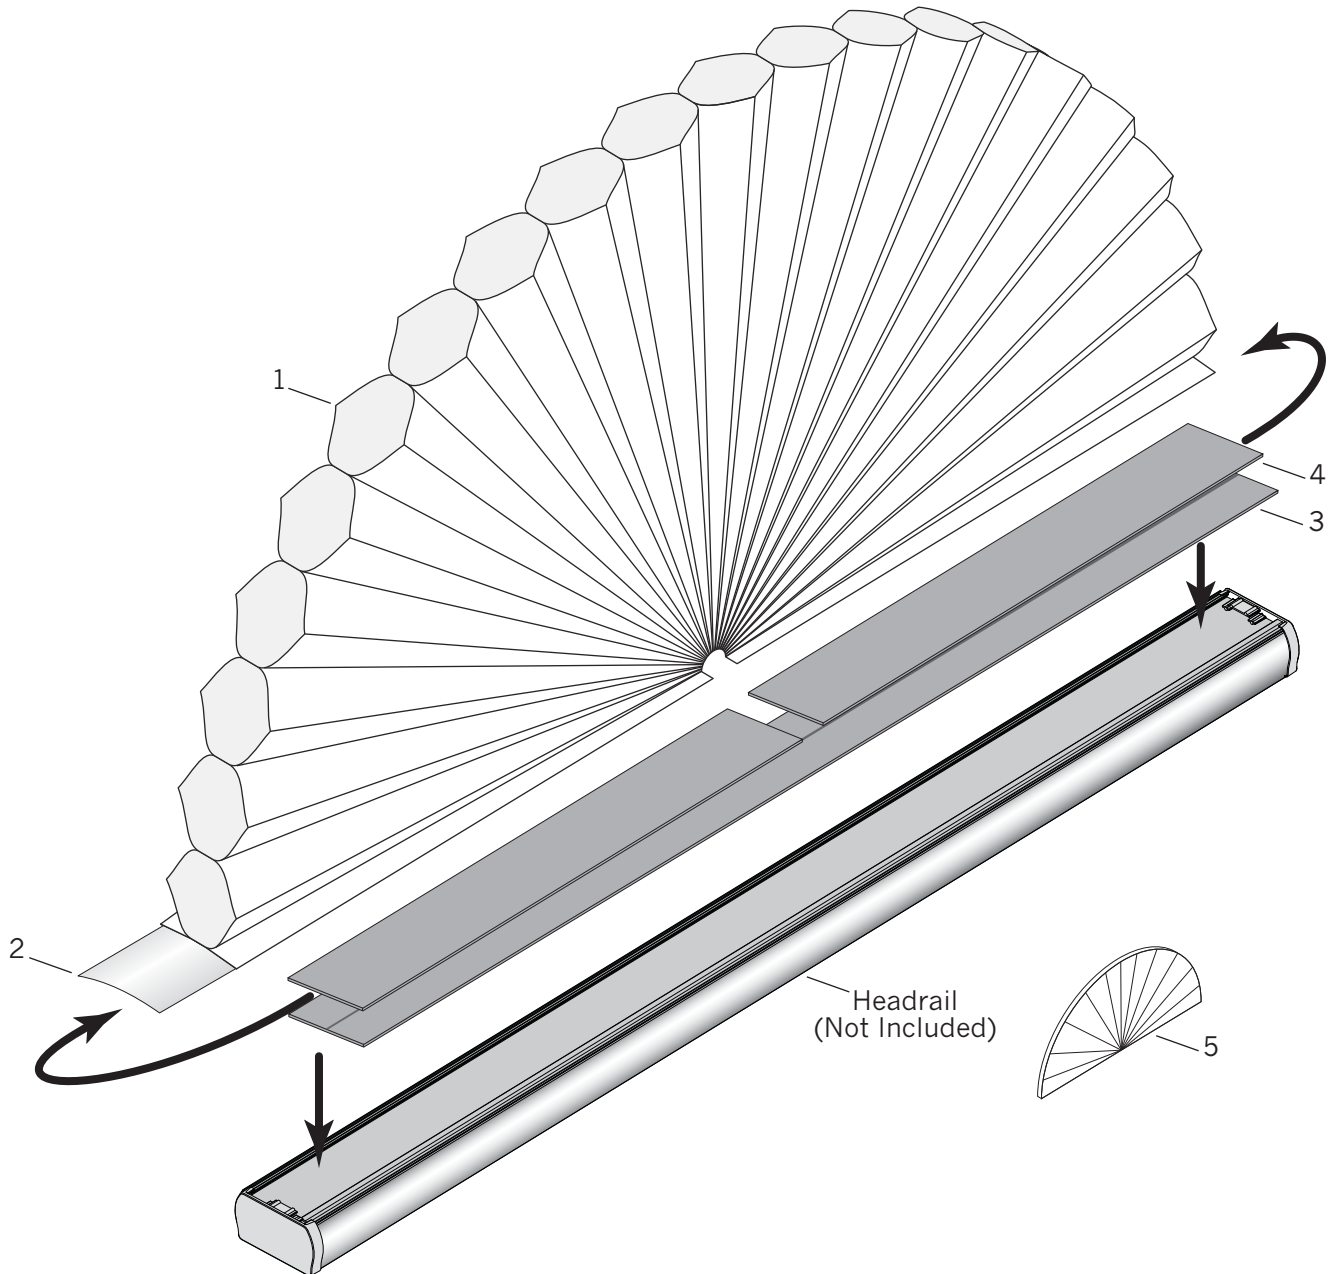

# Duette® Palladian Arch

## Standard Parts

1. Fabric
2. Filler Strip
3. Magnet Strip with Foam
4. Magnet Strip
5. Arch Cover

# Duette® Palladian Arch

<b>No.</b>	<b>PCN</b>	<b>Description</b>
1.	N/A	Fabric
2	Filler Strip	
	2954000000	3/8"
	2974000000	3/4"
3	2970035000	3/4" Magnet Strip with Foam
4	2970034000	3/4" Magnet Strip
5.	2980247000	Applause® Disc Arch Cover (painted to match fabric color)