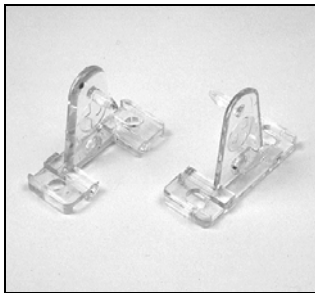

End Mount Bracket Kit 3/8"
PCN 2980338000

End Mount Bracket Kit 3/4"
PCN 2980350000

Arch Support Hook
PCN 2980174000

Wall Mount Bracket 3/8"
PCN 2980033000

Wall Mount Bracket 3/4"
PCN 2980051000

Arch Support Clip
PCN 2980039000

Duette® Specialty Shapes Additional Hardware

Large Head Screws
PCN 2980203000

Mounting Screws #6X1.5
PCN 2980153000

Spacer Block
PCN 2930230000

Extension Bracket Kit
PCN 2980341000

Hold-Down Brackets 3/8"
PCN 5007311000

Hold-Down Brackets 3/4"
PCN 5007312000

Duette® Disc Arch Cover
PCN 2280611000

Duette® Disc Quarter Circle Cover
PCN 2280612000

Applause® Disc Arch Cover
(for all Circles)
PCN 2980247000

EasyView® Arch Trim Screws
PCN 2981201000