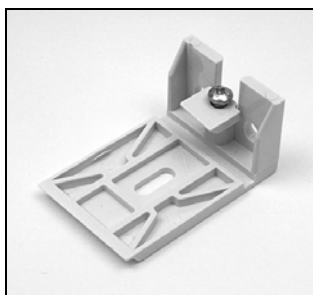

Duette® Specialty Shapes Additional Hardware

EasyView® Arch Trim
PCN 2980357xxx

Optional Extension Pole for EasyView®
PCN 2995840000

Installation Bracket 3/8"
2 Brackets PCN KIT2001
3 Brackets PCN KIT2002

Installation Bracket 3/4"
2 Brackets PCN KIT2005
3 Brackets PCN KIT2006

EasyView® Center Bracket 3/8"
PCN 2950072000

Swivel Bracket 3/8"
PCN 2250071xxx
(Available in colors 765 & 785)

Swivel Bracket 3/4"
PCN 2270071xxx
(Available in colors 765 & 785)