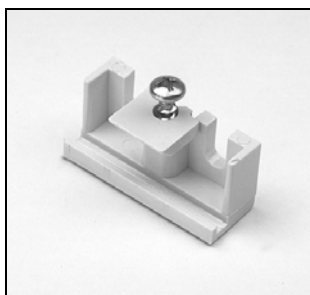

Duette® Specialty Shapes Additional Hardware

EasyView® Arch Trim
PCN 2980357xxx

Optional Extension Pole for EasyView®
PCN 2995840000

Installation Bracket 3/8"
2 Brackets PCN KIT2001
3 Brackets PCN KIT2002

Installation Bracket 3/4"
2 Brackets PCN KIT2005
3 Brackets PCN KIT2006

EasyView® Center Bracket 3/8"
PCN 2950072000

Swivel Bracket 3/8"
PCN 2250071xxx
(Available in colors 765 & 785)

Swivel Bracket 3/4"
PCN 2270071xxx
(Available in colors 765 & 785)