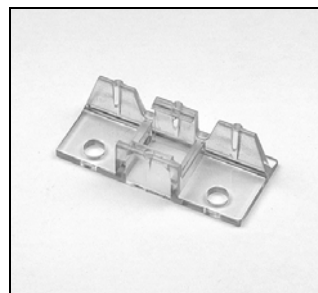

Duette® Specialty Shapes Additional Hardware

EasyView® Arch Trim
PCN 2980357xxx

Optional Extension Pole for EasyView®
PCN 2995840000

Installation Bracket 3/8"
2 Brackets PCN KIT2001
3 Brackets PCN KIT2002

Installation Bracket 3/4"
2 Brackets PCN KIT2005
3 Brackets PCN KIT2006

EasyView® Center Bracket 3/8"
PCN 2950072000

Swivel Bracket 3/8"
PCN 2250071xxx
(Available in colors 765 & 785)

Swivel Bracket 3/4"
PCN 2270071xxx
(Available in colors 765 & 785)

End Mount Bracket Kit 3/8"
PCN 2980338000

End Mount Bracket Kit 3/4"
PCN 2980350000

Arch Support Hook
PCN 2980174000

Wall Mount Bracket 3/8"
PCN 2980033000

Wall Mount Bracket 3/4"
PCN 2980051000

Arch Support Clip
PCN 2980039000

Duette® Specialty Shapes Additional Hardware

Large Head Screws
PCN 2980203000

Mounting Screws #6X1.5
PCN 2980153000

Spacer Block
PCN 2930230000

Extension Bracket Kit
PCN 2980341000

Hold-Down Brackets 3/8"
PCN 5007311000