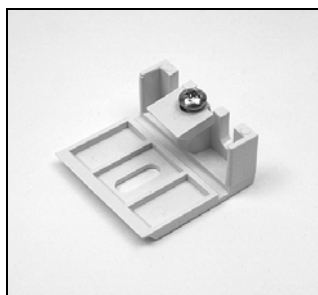

Duette® Specialty Shapes Additional Hardware

EasyView® Arch Trim
PCN 2980357xxx

Optional Extension Pole for EasyView®
PCN 2995840000

Installation Bracket 3/8"
2 Brackets PCN KIT2001
3 Brackets PCN KIT2002

Installation Bracket 3/4"
2 Brackets PCN KIT2005
3 Brackets PCN KIT2006

EasyView® Center Bracket 3/8"
PCN 2950072000

Swivel Bracket 3/8"
PCN 2250071xxx
(Available in colors 765 & 785)

Swivel Bracket 3/4"
PCN 2270071xxx
(Available in colors 765 & 785)