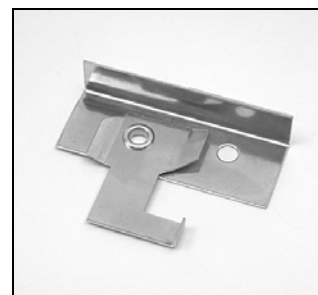

Duette® Specialty Shapes Additional Hardware

EasyView® Arch Trim
PCN 2980357xxx

Optional Extension Pole for EasyView®
PCN 2995840000

Installation Bracket 3/8"
2 Brackets PCN KIT2001
3 Brackets PCN KIT2002

Installation Bracket 3/4"
2 Brackets PCN KIT2005
3 Brackets PCN KIT2006

EasyView® Center Bracket 3/8"
PCN 2950072000

Swivel Bracket 3/8"
PCN 2250071xxx
(Available in colors 765 & 785)

Swivel Bracket 3/4"
PCN 2270071xxx
(Available in colors 765 & 785)