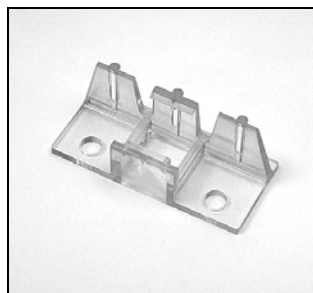

Installation Bracket 3/4"
2 Brackets PCN KIT2005
3 Brackets PCN KIT2006

EasyView® Center Bracket 3/8"
PCN 2950072000

Swivel Bracket 3/8"
PCN 2250071xxx
(Available in colors 765 & 785)

Swivel Bracket 3/4"
PCN 2270071xxx
(Available in colors 765 & 785)

End Mount Bracket Kit 3/8"
PCN 2980338000

End Mount Bracket Kit 3/4"
PCN 2980350000

Arch Support Hook
PCN 2980174000

Wall Mount Bracket 3/8"
PCN 2980033000

Wall Mount Bracket 3/4"
PCN 2980051000

Arch Support Clip
PCN 2980039000

Duette® Specialty Shapes Additional Hardware

Large Head Screws
PCN 2980203000

Mounting Screws #6X1.5
PCN 2980153000

Spacer Block
PCN 2930230000

Extension Bracket Kit
PCN 2980341000

Hold-Down Brackets 3/8"
PCN 5007311000

Hold-Down Brackets 3/4"
PCN 5007312000

Duette® Disc Arch Cover
PCN 2280611000

Duette® Disc Quarter Circle Cover
PCN 2280612000

Applause® Disc Arch Cover
(for all Circles)
PCN 2980247000

EasyView® Arch Trim Screws
PCN 2981201000