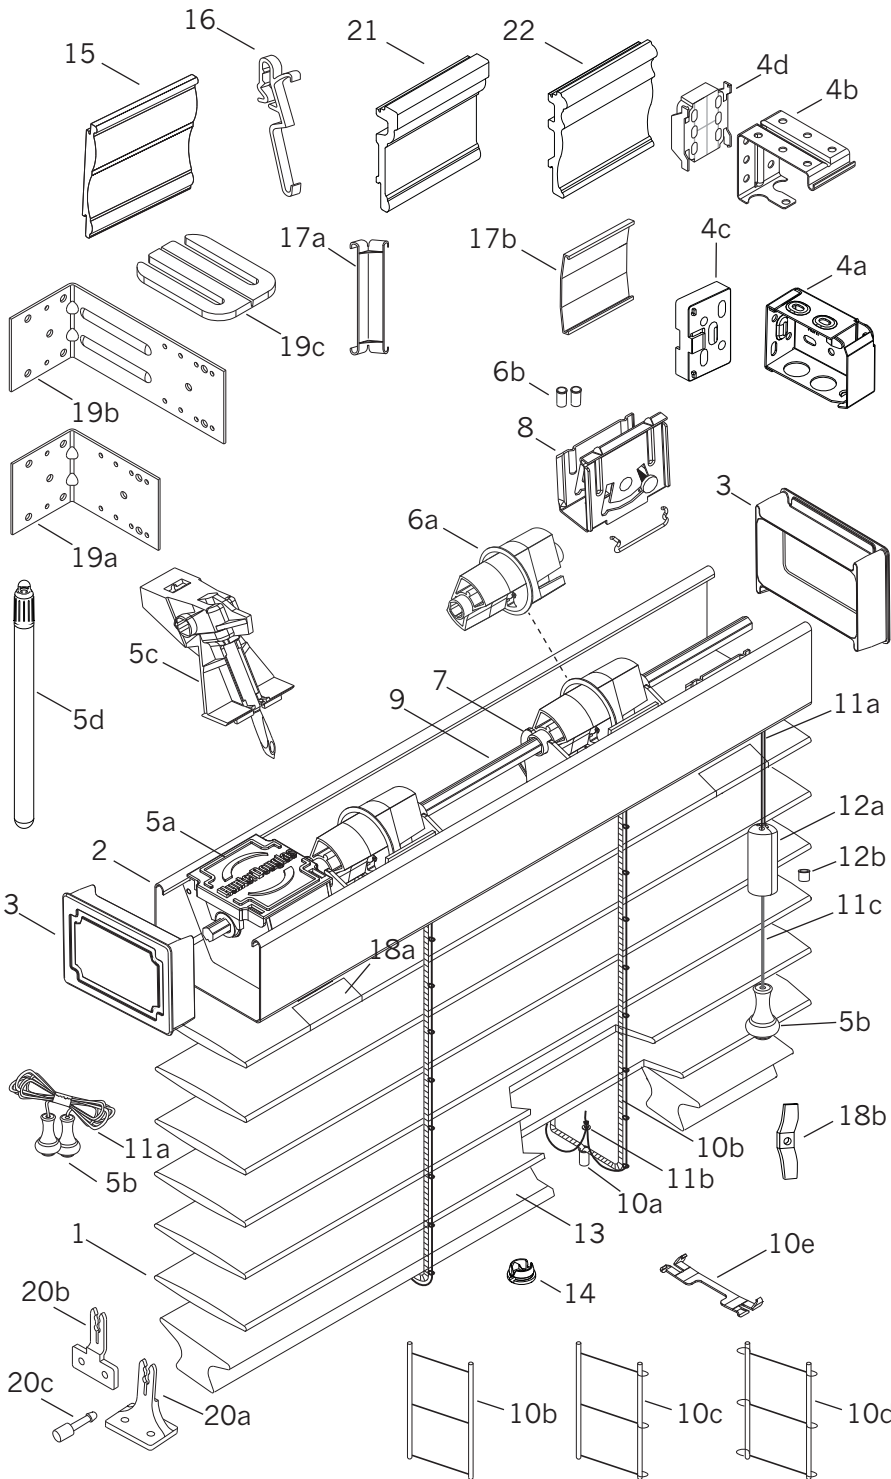

2 1/2" EverWood® X-tra

Standard Parts

1. Slat
2. Headrail
3. Headrail End Cap
- 4a. Installation Bracket
- 4b. Intermediate Support Bracket
- 4c. Spacer Block (Bracket)
- 4d. Spacer Block (Support Bracket)
- 5a. Cord Tilter
- 5b. Wood Tassel
- 5c. Wand Tilter
- 5d. Wood Wand
- 6a. Wide Tape Roll
- 6b. Cable Tape Grommet
7. Tape Roll Support
8. Cordlock
9. Tiltrod
- 10a. 2" Cable Tape Grommet
- 10b. Cable Tape
- 10c. Single Loop Cable Tape (de-Light™)
- 10d. Double Loop Cable Tape (de-Light)
- 10e. Tape Spacer
- 11a. Polyester Cord 1.4 mm
- 11b. Lift Cord Grommet
- 11c. Polyester Cord 2.2mm
- 12a. Cylindrical Cord Stop
- 12b. Cord Stop Washer
13. Bottom Rail
14. Tape Button
15. Valance
16. Valance Clip
- 17a. Valance Corner Key
- 17b. Valance Splice Clip
- 18a. Slat Protector
- 18b. Child Safety Kit (Cord Cleat)