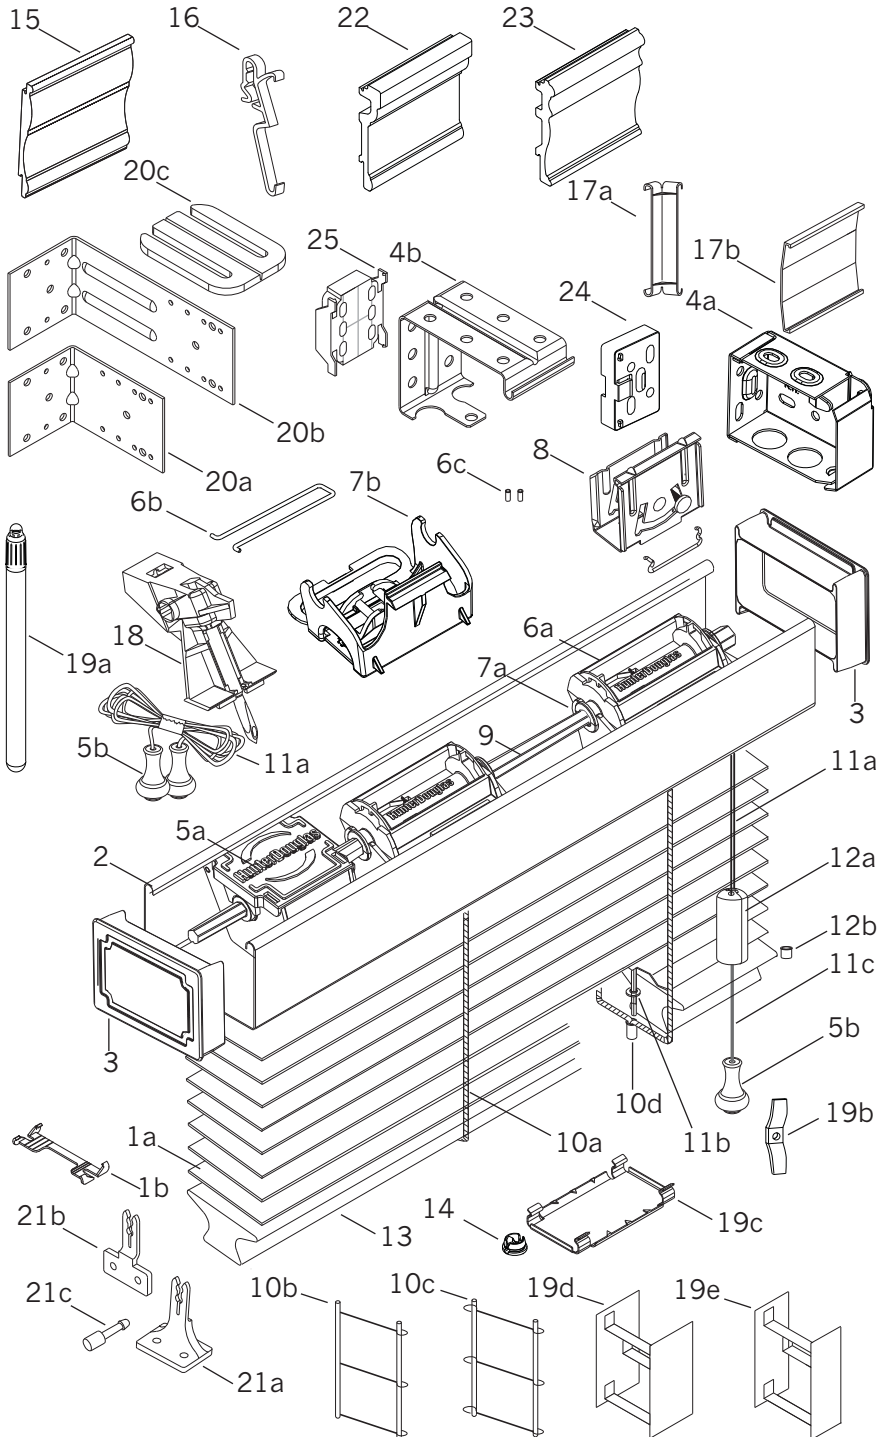

## Standard Parts

- 1a. Slat
- 1b. Tape Spacer
- 2. Headrail
- 3. Headrail End Cap
- 4a. Installation Bracket
- 4b. Intermediate Support Bracket
- 5a. Cord Tilter
- 5b. Wood Tassel
- 6a. Tape Roll
- 6b. Tape Roll Pin (dec tapes)
- 6c. Cable Tape Grommet
- 7a. Tape Roll Support (ladders)
- 7b. Tape Roll Support (dec tapes)
- 8. Cordlock
- 9. Tiltrod
- 10a. Cable Tape Ladder
- 10b. Single Loop Cable Tape (de-Light™)
- 10c. Double Loop Cable Tape (de-Light)
- 10d. 2" Cable Tape Grommet
- 11a. Polyester Cord 1.4mm
- 11b. Lift Cord Grommet
- 11c. Polyester Cord 2.2mm
- 12a. Cylindrical Cord Stop
- 12b. Cord Stop Washer
- 13. Bottom Rail
- 14. Tape Button
- 15. Valance
- 16. Valance Clip
- 17a. Valance Corner Key
- 17b. Valance Splice Clip
- 18. Wand Tilter
- 19a. Wood Wand
- 19b. Child Safety Kit (Cord Cleat)

## Optional Parts

- 19c. Tape Lock
- 19d. Decorative Tape 1.5"
- 19e. Decorative Tape 1"
- 20a. Short Extension Bracket
- 20b. Long Extension Bracket
- 20c. Bracket Shim
- 21a. Hold-Down Bracket (Sill)
- 21b. Hold-Down Bracket (Jamb)
- 21c. Hold-Down Pin
- 22. RidgeCrest Valance
- 23. Sommerfield Valance
- 24. Spacer Block (Bracket)
- 25. Spacer Block (Support Bracket)