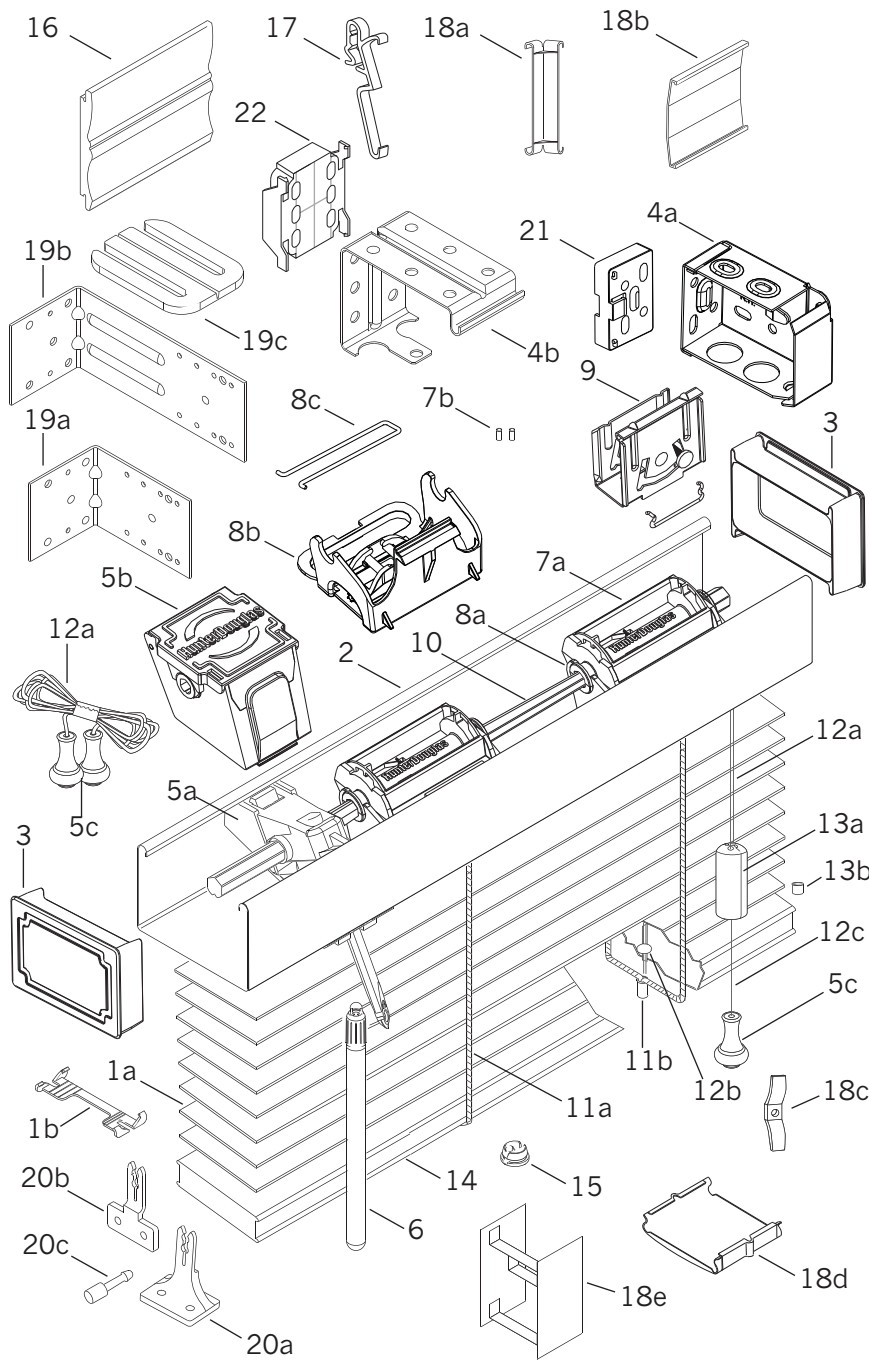

2" WoodMates®

Standard Parts

- 1a. Slat
- 1b. Tape Spacer
2. Headrail
3. Headrail End Cap
- 4a. Installation Bracket
- 4b. Intermediate Support Bracket
- 5a. Wand Tilter
- 5b. Cord Tilter
- 5c. Wood Tassel
6. Wood Wand
- 7a. Tape Roll
- 7b. Cable Tape Grommet
- 8a. Tape Roll Support Ladders
- 8b. Tape Roll Support Dec Tapes
- 8c. Tape Roll Pin (dec tapes)
9. Cordlock
10. Tiltrod
- 11a. Cable Tape Ladder
- 11b. 2" Cable Tape Grommet
- 12a. Polyester Cord 1.4mm
- 12b. Lift Cord Grommet
- 12c. Polyester Cord 2.2mm
- 13a. Cylindrical Cord Stop
- 13b. Cord Stop Washer
14. Bottom Rail
15. Tape Button
16. Valance
17. Valance Clip
- 18a. Valance Corner Key
- 18b. Valance Splice Clip
- 18c. Child Safety Kit (Cord Cleat)

Optional Parts

- 18d. Tape Lock
- 18e. Cotton Tape 2"
- 19a. Short Extension Bracket
- 19b. Long Extension Bracket
- 19c. Bracket Shim
- 20a. Hold-Down Bracket (Sill)
- 20b. Hold-Down Bracket (Jamb)
- 20c. Hold-Down Pin
21. Spacer Block (Bracket)
22. Spacer Block (Support Bracket)