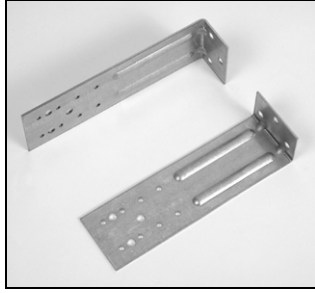

Optional Hardware and Valances

LP Short Extension Bracket
PCN 5003167000

LP Long Extension Bracket
PCN 5003168000

1/8" Bracket Shim
PCN 7007069000

2" Hold-Down Bracket (Sill)
PCN 7007075000

2" Hold-Down Bracket (Jamb)
PCN 7007076000

Hold-Down Pin
PCN 5007307000

RidgeCrest Valance
PCN 7005198xxx

Sommerfield Valance
PCN 7005298xxx

Spacer Block 2" LP Bracket
PCN 5003142000

Spacer Block 2" LP Support
Bracket
PCN 5003156000