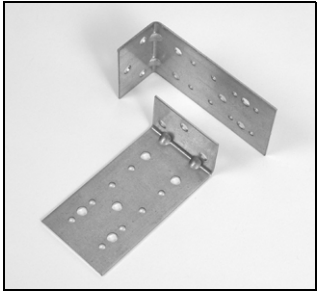

Optional Hardware and Valances

LP Short Extension Bracket
PCN 5003167000

LP Long Extension Bracket
PCN 5003168000

1/8" Bracket Shim
PCN 7007069000

2" Hold-Down Bracket (Sill)
PCN 7007075000

2" Hold-Down Bracket (Jamb)
PCN 7007076000

Hold-Down Pin
PCN 5007307000

RidgeCrest Valance
PCN 7005198xxx

Sommerfield Valance
PCN 7005298xxx

Spacer Block 2" LP Bracket
PCN 5003142000

Spacer Block 2" LP Support
Bracket
PCN 5003156000