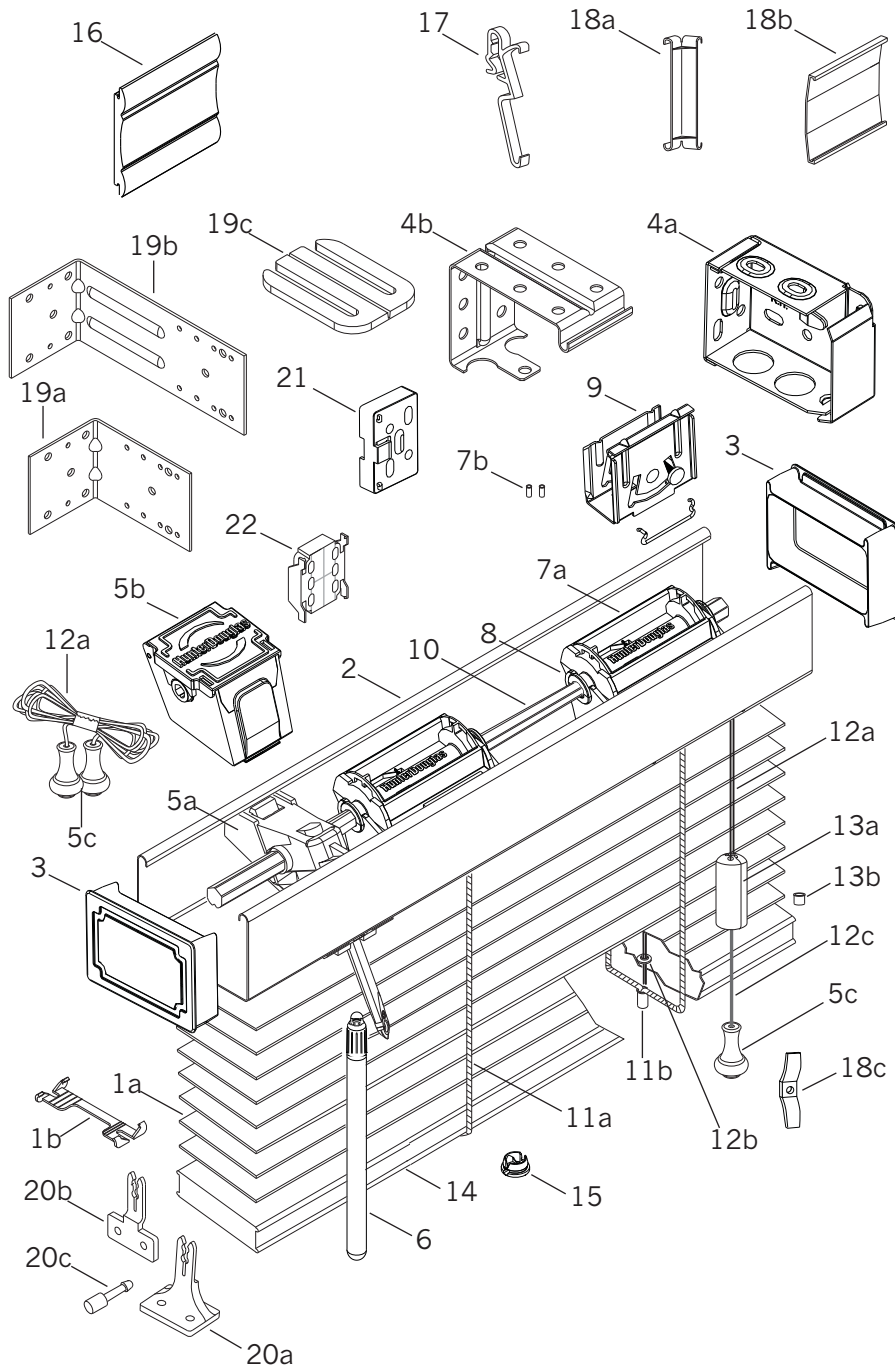

2" First Edition™

Standard Parts

- 1a. Slat
- 1b. Tape Spacer
2. Headrail
3. Headrail End Cap
- 4a. Installation Bracket
- 4b. Intermediate Support Bracket
- 5a. Wand Tilter
- 5b. Cord Tilter
- 5c. Wood Tassel
6. Wood Wand
- 7a. Tape Roll
- 7b. Cable Tape Grommet
8. Tape Roll Support
9. Cordlock
10. Tiltrod
- 11a. Cable Tape Ladder
- 11b. 2" Cable Tape Grommet
- 12a. Polyester Cord 1.4mm
- 12b. Lift Cord Grommet
- 12c. Polyester Cord 2.2mm
- 13a. Cylindrical Cord Stop
- 13b. Cord Stop Washer
14. Bottom Rail
15. Tape Button
16. Valance
17. Valance Clip
- 18a. Valance Corner Key
- 18b. Valance Splice Clip
- 18c. Child Safety Kit (Cord Cleat)

Optional Parts

- 19a. Short Extension Bracket
- 19b. Long Extension Bracket
- 19c. Bracket Shim
- 20a. Hold-Down Bracket (Sill)
- 20b. Hold-Down Bracket (Jamb)
- 20c. Hold-Down Pin
21. Spacer Block (Bracket)
22. Spacer Block (Support Bracket)