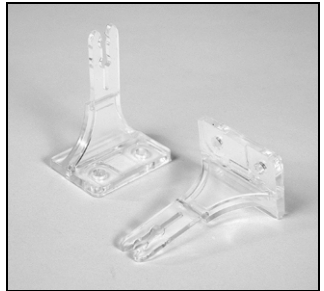

2" First Edition™ Optional Hardware

LP Short Extension Bracket
PCN 5003167000

LP Long Extension Bracket
PCN 5003168000

1/8" Bracket Shim
PCN 7007069000

2" Hold-Down Bracket (Sill)
PCN 7007075000

2" Hold-Down Bracket (Jamb)
PCN 7007076000

Hold-Down Pin
PCN 5007307000

Spacer Block 2" LP Bracket
PCN 5003142000

Spacer Block 2" LP Support
Bracket
PCN 5003156000