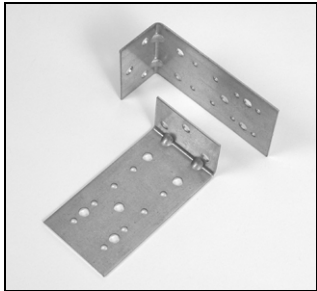

2" First Edition™ Optional Hardware

LP Short Extension Bracket
PCN 5003167000

LP Long Extension Bracket
PCN 5003168000

1/8" Bracket Shim
PCN 7007069000

2" Hold-Down Bracket (Sill)
PCN 7007075000

2" Hold-Down Bracket (Jamb)
PCN 7007076000

Hold-Down Pin
PCN 5007307000

Spacer Block 2" LP Bracket
PCN 5003142000

Spacer Block 2" LP Support
Bracket
PCN 5003156000