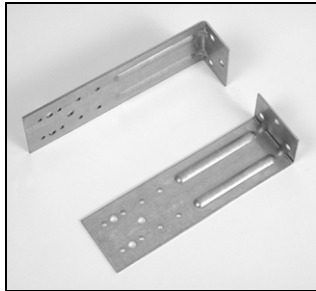

2" First Edition™ Optional Hardware

LP Short Extension Bracket
PCN 5003167000

LP Long Extension Bracket
PCN 5003168000

1/8" Bracket Shim
PCN 7007069000

2" Hold-Down Bracket (Sill)
PCN 7007075000

2" Hold-Down Bracket (Jamb)
PCN 7007076000

Hold-Down Pin
PCN 5007307000

Spacer Block 2" LP Bracket
PCN 5003142000

Spacer Block 2" LP Support
Bracket
PCN 5003156000