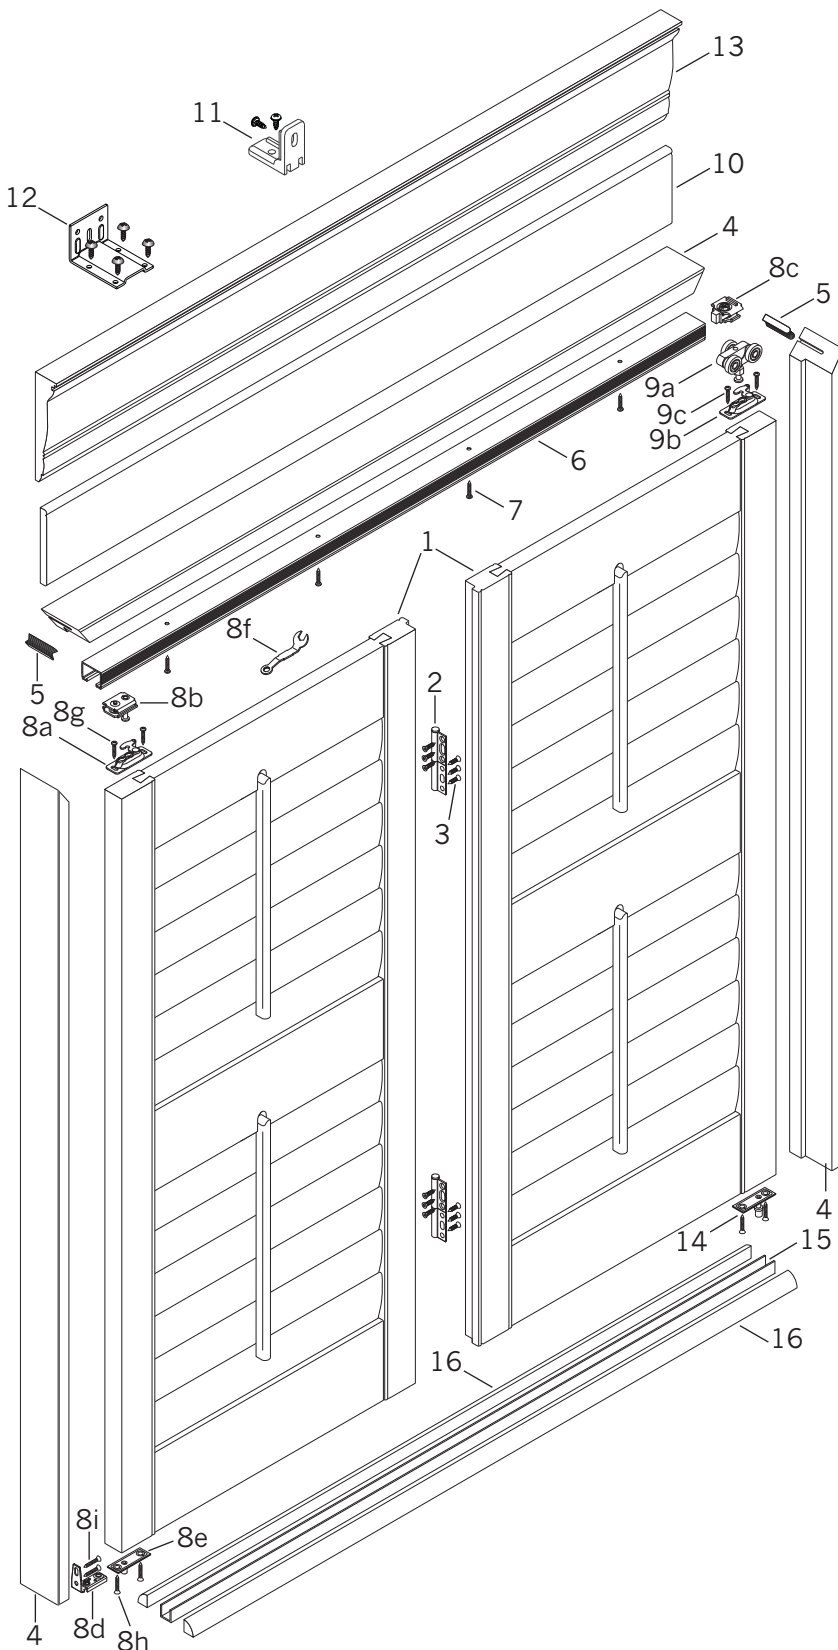

# Bi-Fold Track System

## Standard Parts

1. Shutter Panels
2. Hinge
3. Hinge Screw  $\frac{5}{8}$ "
4. Bi-Fold Frame
5. Hoffman Key
6. Track
7. Pan Head Wood Screw  $\frac{3}{4}$ "
8. Pivot Set (8a – 8i)
- 8a. Hanger Plate
- 8b. Bi-fold Track Pivot
- 8c. Bi-fold Track Snubber
- 8d. Frame Support
- 8e. Panel Pivot
- 8f. Wrench
- 8g. Pan Head Wood Screw  $1\frac{1}{4}$ "
- 8h. Flat Head Wood Screw 1"
- 8i. Flat Head Wood Screw  $\frac{3}{4}$ "
9. Hanger Set (9a – 9c)
- 9a. Hanger
- 9b. Hanger Plate
- 9c. Pan Head Wood Screw  $\frac{3}{4}$ "
10. Standard Valance
11. Valance Bracket Kit
12. Track Frame Support Bracket (for systems over 96")

## Optional Parts

13. Decorative Valance
14. Inverted Guide with 1" Screws
15. Bottom Guide Track
16. Bottom Track Quarter Round
17. Rear Tilt Bar (Not Shown)