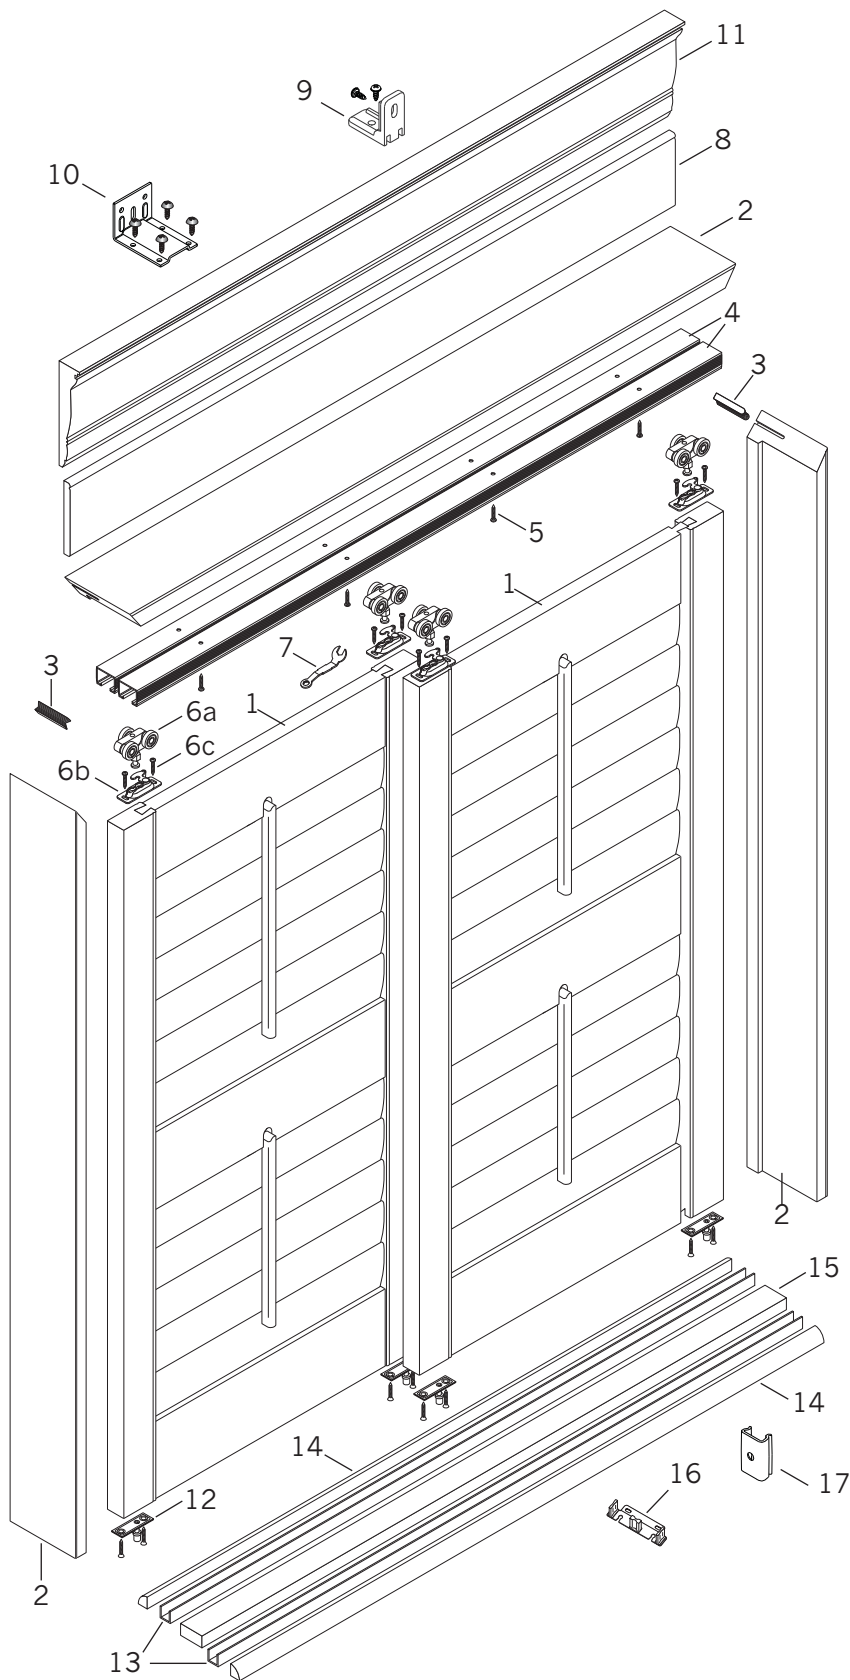

# Bypass Track System

## Standard Parts

1. Shutter Panels
2. Bypass Frame
3. Hoffman Key
4. Track
5. Pan Head Wood Screw 3/4"
6. Hanger Set (6a – 6c)
- 6a. Hanger
- 6b. Hanger Plate
- 6c. Pan Head Wood Screw 3/4"
7. Wrench
8. Standard Valance
9. Valance Bracket Kit
10. Track Frame Support Bracket (for Systems Over 96")

## Optional Parts

11. Decorative Valance
12. Inverted Guide with 1" Screws
13. Bottom Guide Track
14. Bottom Track Quarter Round
15. Bottom Track Spacer
16. Bypass Floor Guide
17. Bypass Panel Clip
18. Rear Tilt Bar (Not Shown)