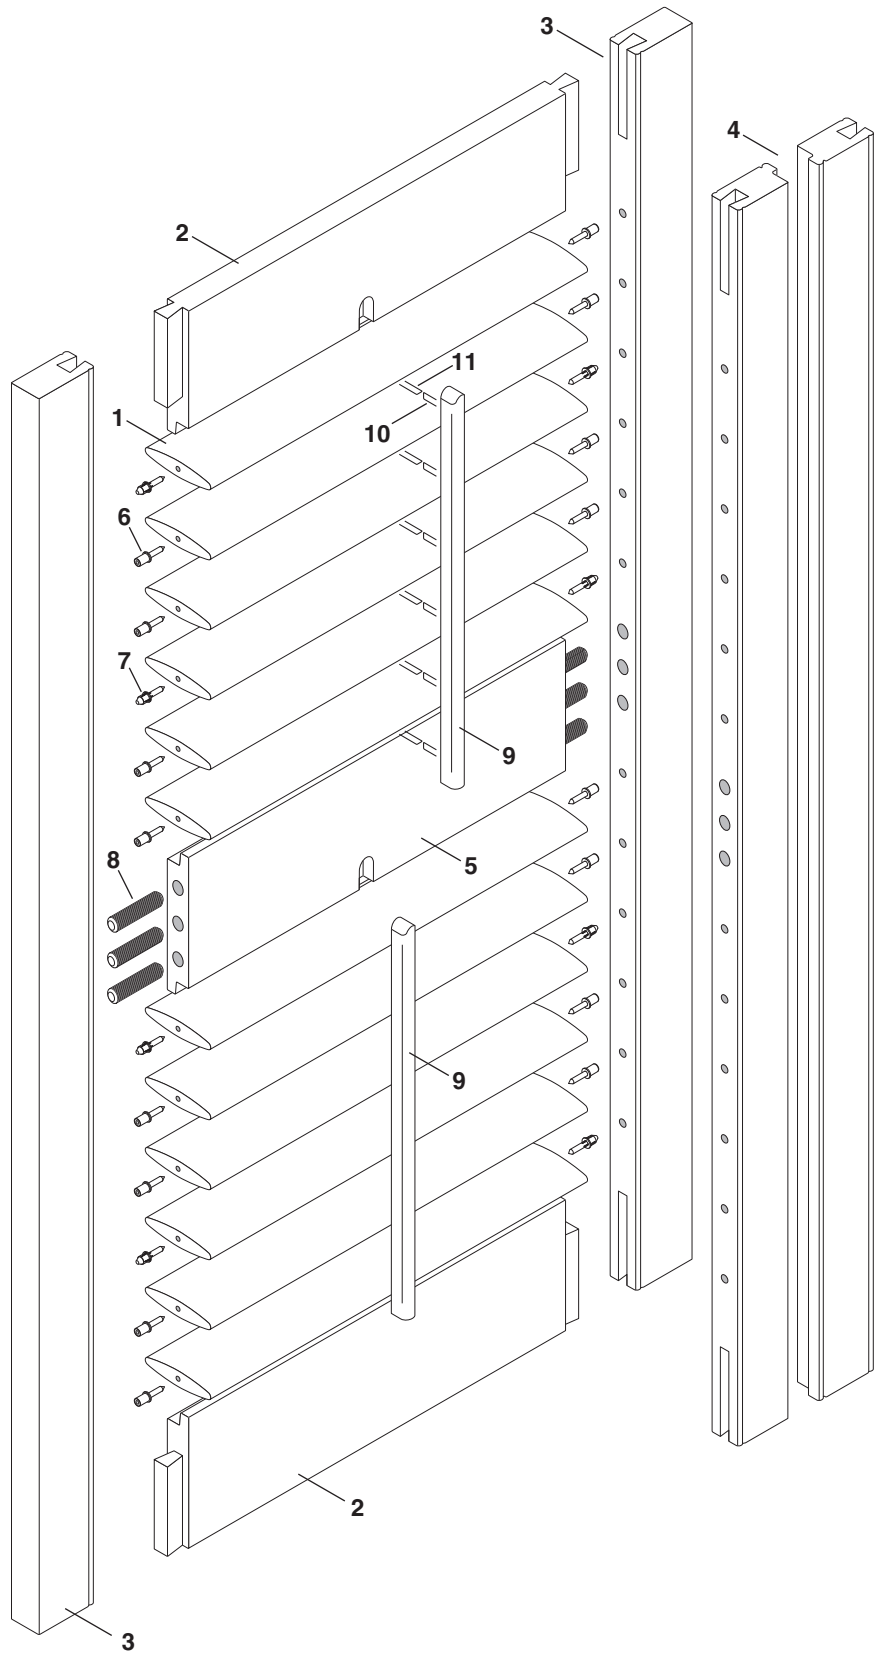

Shutter Panel — Front Tilt

Standard Parts

- 1. Louver
- 2. Top/Bottom Rail
- 3. Stile
- 4. Rabbeted Stile
- 5. Divider Rail
- 6. Louver Pin
- 7. Tension Louver Pin
- 8. Dowel
- 9. Tilt Bar
- 10. Staples – Tilt Bar
- 11. Staples – Louver

Shutter Panel — Front Tilt

No.	PCN	Description	Component Colors	
1.	WSL01xxx	2.5" Louver	701	Bright White
	WSL02xxx	3.5" Louver	708	Eggshell
	WSL03xxx	4.5" Louver	709	Linen
2.	WSR05xxx	Top/Bottom Rail	704	Golden Oak
3.	WSS01xxx	Rectangular Stile 2.5"	770	Warm Cherry
	WSS03xxx	Rectangular Stile 3.5"		
4.	WSS02xxx	Rabbeted Stile 2.5"		
	WSS04xxx	Rabbeted Stile 3.5"		
	WSS07xxx	Rectangular stile 4.5"		
	WSS08xxx	Rabbeted stile 4.5"		
5.	WSR01xxx	Divider Rail 2.5"/4.5"		
	WSR03xxx	Divider Rail 3.5"		
6.	WHP01001	Louver Pin		
7.	WHP02001	Tension Louver Pin		
8.	WHD01000	Dowel 10mm x 50mm		
9.	WST01xxx	Tilt Bar		
10.	WHS01001	Galvanized Staples ¼" Crown x ⅝" – Tilt Bar		
11.	WHS01002	Galvanized Staples ¼" Crown x ⅞" – Louver		

Hinge Colors

006	Brass
007	Antique Brass
008	Nickel
009	White
010	Off White
011	Stainless Steel
022	Venetian Bronze
023	Satin Bronze

xxx = 3-digit color code