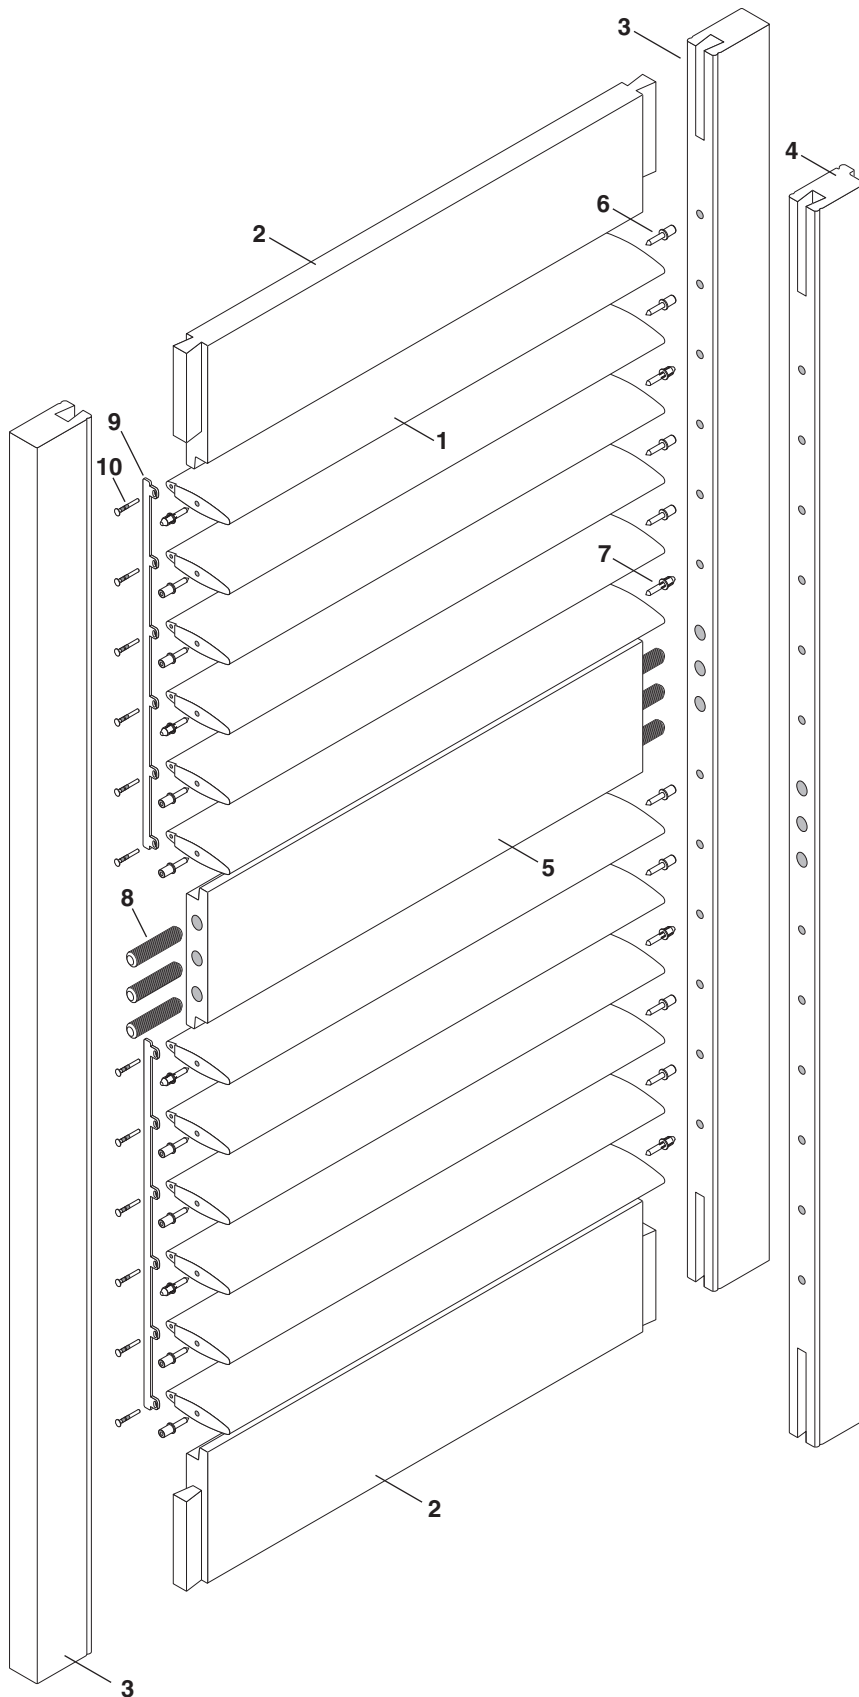

Shutter Panel — Rear Tilt

Standard Parts

1. Louver
2. Top/Bottom Rail
3. Stile
4. Rabbeted Stile
5. Divider Rail
6. Louver Pin
7. Tension Louver Pin
8. Dowel
9. Rear Tilt Bar
10. Tilt Bar Pin

Shutter Panel — Rear Tilt

No.	PCN	Description	Component Colors	
1.	WSL01xxx	2.5" Louver	701	Bright White
	WSL02xxx	3.5" Louver	708	Eggshell
	WSL03xxx	4.5" Louver	709	Linen
2.	WSR05xxx	Top/Bottom Rail	704	Golden Oak
3.	WSS01xxx	Rectangular Stile 2.5"	770	Warm Cherry
	WSS03xxx	Rectangular Stile 3.5"		
4.	WSS02xxx	Rabbeted Stile 2.5"		
	WSS04xxx	Rabbeted Stile 3.5"		
	WSS07xxx	Rectangular stile 4.5"		
	WSS08xxx	Rabbeted stile 4.5"		
5.	WSR01xxx	Divider Rail 2.5"/4.5"		
	WSR03xxx	Divider Rail 3.5"		
6.	WHP01001	Louver Pin		
7.	WHP02001	Tension Louver Pin		
8.	WHD01000	Dowel 10mm x 50mm		
9.	WHR01xxx	Rear Tilt Bar 2.5"		
	WHR02xxx	Rear Tilt Bar 3.5"		
	WHR03xxx	Rear Tilt Bar 4.5"		
10.	WHR03011	Tilt Bar Pin		