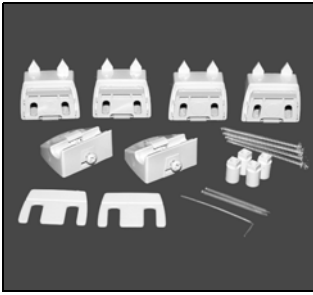

**Luminette® Privacy Sheers PowerGlide® Additional Hardware**

Installation Bracket Kit  
PCN 4250084xxx  
Includes Spacer Block  
PCN 4250081xxx

Extension Bracket Kit  
PCN 4250083xxx  
Extension Bracket Only  
PCN 4250340885