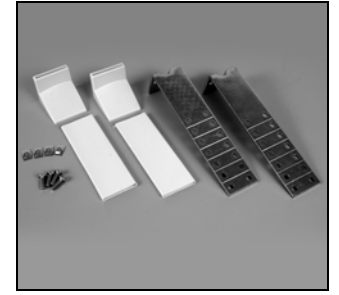

**Luminette® Privacy Sheers PowerGlide® Additional Hardware**

Installation Bracket Kit  
PCN 4250084xxx  
Includes Spacer Block  
PCN 4250081xxx

Extension Bracket Kit  
PCN 4250083xxx  
Extension Bracket Only  
PCN 4250340885

Ceiling Mount Bracket Kit  
PCN 4250085xxx

Extra Long Extension Bracket  
Kit  
PCN 4250275xxx

IR/RF Remote Control Kit  
PCN 2983395000

AAA Batteries  
PCN 2981087000

Satellite Eye - 20" Cord  
PCN 2980000246  
Satellite Eye - 4' Cord  
PCN 2980000247  
Satellite Eye - 8' Cord  
PCN 2980000248