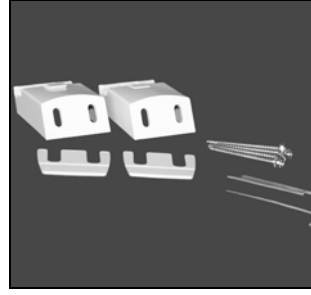

**Luminette® Privacy Sheers PowerGlide® Additional Hardware**

Installation Bracket Kit  
PCN 4250084xxx  
Includes Spacer Block  
PCN 4250081xxx

Extension Bracket Kit  
PCN 4250083xxx  
Extension Bracket Only  
PCN 4250340885