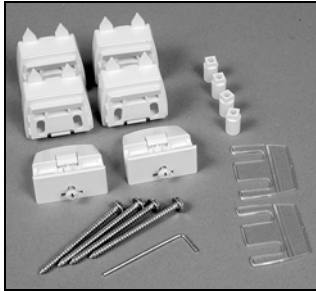

Luminette® Additional Hardware

Installation Bracket and Face Plate Kit
PCN KIT8000

Spacer Block, White Diamond
PCN 4250081126

Luminette Ceiling Mount Bracket
PCN KIT8005

Extension Brackets
PCN KIT2013

Extension Bracket Covers
(Used with KIT2013)
PCN KIT8011

Extra long Extension Bracket Covers
(Used with PCN 4250273000)
PCN KIT8017

Extra Long Extension Brackets
PCN 4250273000

Alustra Thank You card
PCN 5117000247

Re-roll Instructions
PCN 135110021

Luminette® Owner's Guide
PCN 135103502