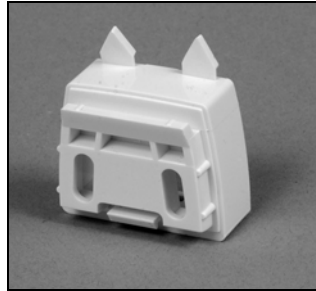

Luminette® Additional Hardware

Installation Bracket and Face Plate Kit
PCN KIT8000

Spacer Block, White Diamond
PCN 4250081126

Luminette Ceiling Mount Bracket
PCN KIT8005

Extension Brackets
PCN KIT2013

Extension Bracket Covers
(Used with KIT2013)
PCN KIT8011

Extra long Extension Bracket Covers
(Used with PCN 4250273000)
PCN KIT8017

Extra Long Extension Brackets
PCN 4250273000

Alustra Thank You card
PCN 5117000247

Re-roll Instructions
PCN 135110021

Luminette® Owner's Guide
PCN 135103502