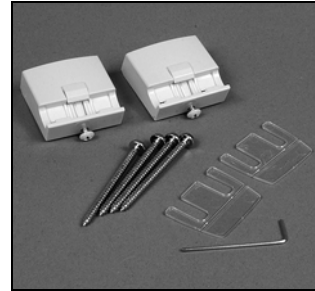

Luminette® Additional Hardware

Installation Bracket and Face Plate Kit
PCN KIT8000

Spacer Block, White Diamond
PCN 4250081126

Luminette Ceiling Mount Bracket
PCN KIT8005

Extension Brackets
PCN KIT2013

Extension Bracket Covers
(Used with KIT2013)
PCN KIT8011

Extra long Extension Bracket Covers
(Used with PCN 4250273000)
PCN KIT8017

Extra Long Extension Brackets
PCN 4250273000

Alustra Thank You card
PCN 5117000247

Re-roll Instructions
PCN 135110021

Luminette® Owner's Guide
PCN 135103502