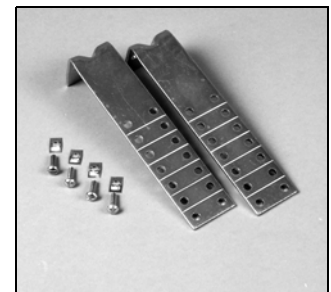

Luminette® Additional Hardware

Installation Bracket and Face Plate Kit
PCN KIT8000

Spacer Block, White Diamond
PCN 4250081126

Luminette Ceiling Mount Bracket
PCN KIT8005

Extension Brackets
PCN KIT2013

Extension Bracket Covers
(Used with KIT2013)
PCN KIT8011

Extra long Extension Bracket Covers
(Used with PCN 4250273000)
PCN KIT8017

Extra Long Extension Brackets
PCN 4250273000

Alustra Thank You card
PCN 5117000247

Re-roll Instructions
PCN 135110021

Luminette® Owner's Guide
PCN 135103502