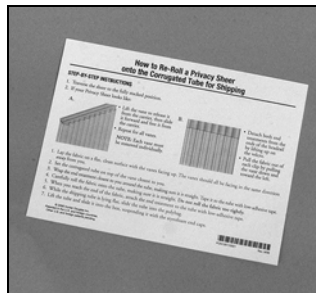

Luminette® Additional Hardware

Installation Bracket and Face Plate Kit
PCN KIT8000

Spacer Block, White Diamond
PCN 4250081126

Luminette Ceiling Mount Bracket
PCN KIT8005

Extension Brackets
PCN KIT2013

Extension Bracket Covers
(Used with KIT2013)
PCN KIT8011

Extra long Extension Bracket Covers
(Used with PCN 4250273000)
PCN KIT8017

Extra Long Extension Brackets
PCN 4250273000

Alustra Thank You card
PCN 5117000247

Re-roll Instructions
PCN 135110021

Luminette® Owner's Guide
PCN 135103502