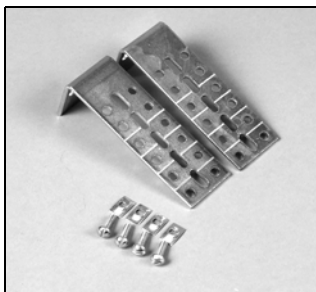

Luminette® Additional Hardware

Installation Bracket and Face Plate Kit
PCN KIT8000

Spacer Block, White Diamond
PCN 4250081126

Luminette Ceiling Mount Bracket
PCN KIT8005

Extension Brackets
PCN KIT2013

Extension Bracket Covers
(Used with KIT2013)
PCN KIT8011

Extra long Extension Bracket Covers
(Used with PCN 4250273000)
PCN KIT8017

Extra Long Extension Brackets
PCN 4250273000

Alustra Thank You card
PCN 5117000247

Re-roll Instructions
PCN 135110021

Luminette® Owner's Guide
PCN 135103502