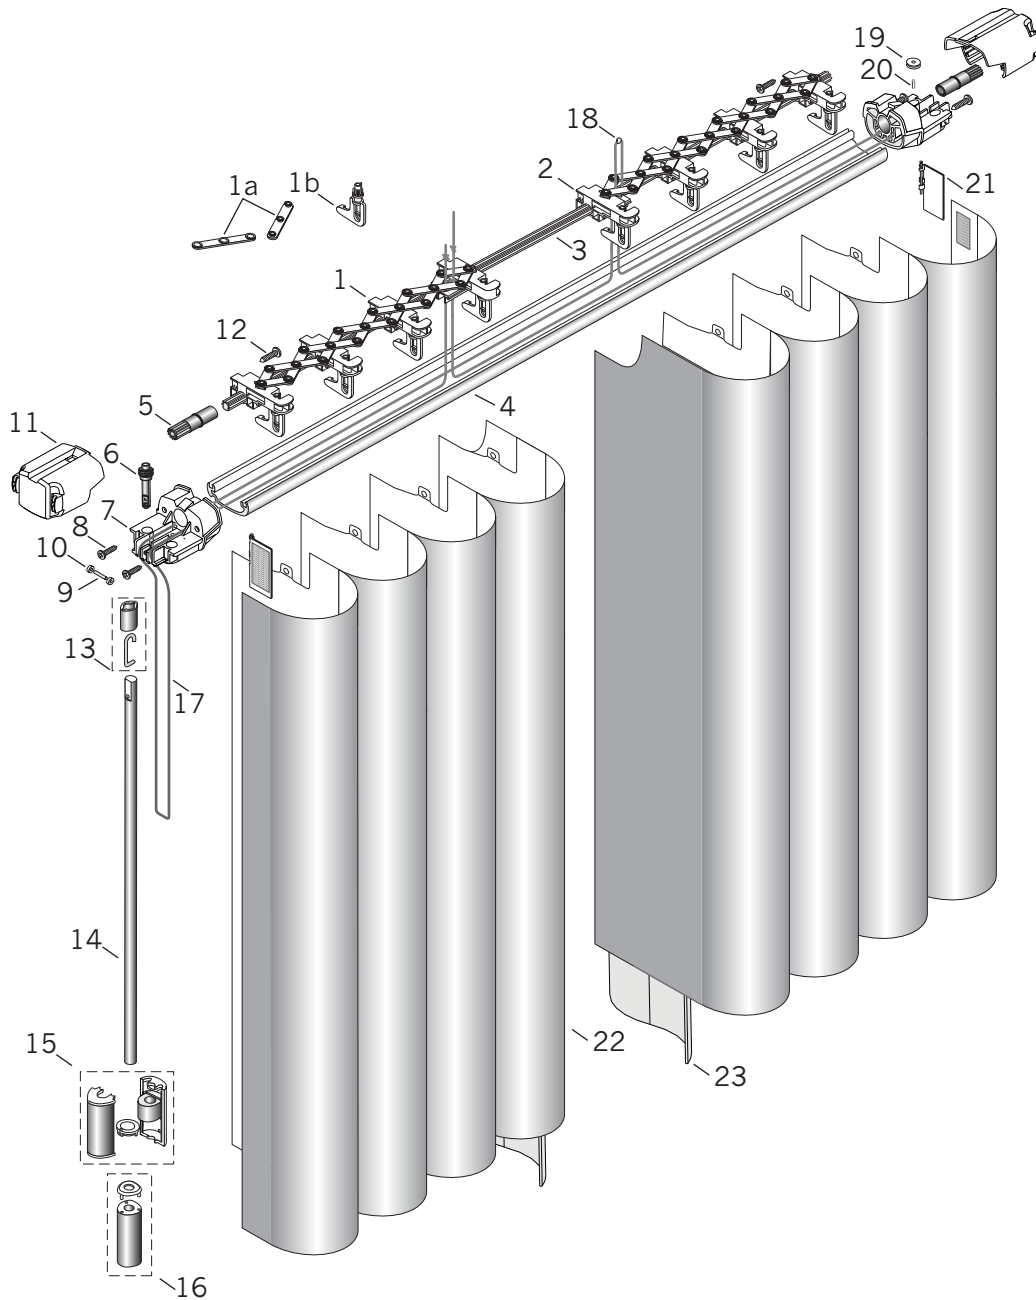

Luminette® Split Stack

Standard Parts

- | | | |
|----------------------------------|--------------------------------------|---|
| 1. Fabric Carrier Group Assembly | 8. Square Pan Head Tapping Screw | 16. Wand Handle & Cover |
| 1a. Scissors | 9. Active SS Dowel Pin | 17. Cord |
| 1b. Tilt Reduction Pinion Clip | 10. Cord Pulley | 18. Open Bead |
| 2. Lead Carrier Assembly | 11. Universal Bulkhead Cover | 19. End Cap Wheel |
| 3. Tilt Rod Extrusion | 12. Square Head Hi-Lo Screw | 20. Active Center SS Dowel Pin |
| 4. Headrail | 13. Wand Hook with Hook Cover | 21. End Treatment Swivel Plate Assembly |
| 5. Tilt Drive Gear | 14. Wand | 22. Fabric |
| 6. Tilt Lock | 15. Weighted Tether Control Assembly | 23. Contour Vane |
| 7. Universal Bulkhead Body | | |