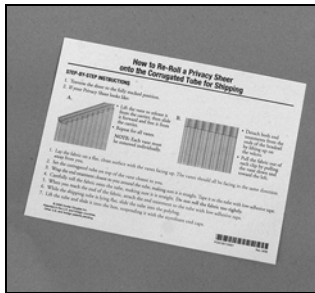

Extra Long Extension Bracket Kit
PCN 4250083xxx

Extension Brackets
PCN KIT2013

Extension Bracket Covers
{Used with KIT2013}
PCN KIT801

Alustra Thank You card
PCN 5117000247

Re-roll Instructions
PCN 135110021

Luminette® Owner's Guide for Manhattan™ Hardware
PCN 135103615

Hunter Douglas Warranty Registration Card
PCN 7109933000

NOTE: Extension brackets and bracket covers are also available as kits with the color of the covers matching the headrail color.