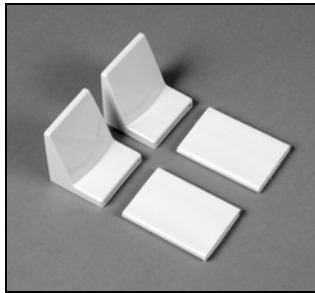

Additional Hardware

Installation Bracket and Face Plate Kit
PCN KIT8000

Spacer Block, White Diamond
PCN 4250081126

Luminette Ceiling Mount Bracket
PCN KIT8005
NOTE: Only used with extension bracket kit. NOT for Manhattan™ ceiling mount use.

Extra Long Extension Bracket Kit
PCN 4250083xxx

Extension Brackets
PCN KIT2013

Extension Bracket Covers
{Used with KIT2013}
PCN KIT801

Alustra Thank You card
PCN 5117000247

Re-roll Instructions
PCN 135110021