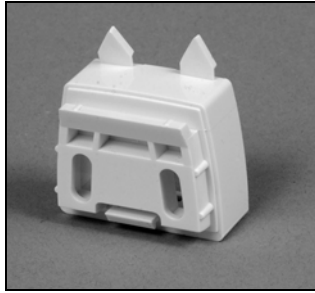

Additional Hardware

Installation Bracket and Face Plate Kit
PCN KIT8000

Spacer Block, White Diamond
PCN 4250081126

Luminette Ceiling Mount Bracket
PCN KIT8005
NOTE: Only used with extension bracket kit. NOT for Manhattan™ ceiling mount use.

Extra Long Extension Bracket Kit
PCN 4250083xxx

Extension Brackets
PCN KIT2013

Extension Bracket Covers
{Used with KIT2013}
PCN KIT801

Alustra Thank You card
PCN 5117000247

Re-roll Instructions
PCN 135110021