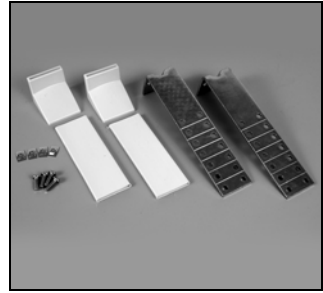

Additional Hardware

Installation Bracket and Face Plate Kit
PCN KIT8000

Spacer Block, White Diamond
PCN 4250081126

Luminette Ceiling Mount Bracket
PCN KIT8005
NOTE: Only used with extension bracket kit. NOT for Manhattan™ ceiling mount use.

Extra Long Extension Bracket Kit
PCN 4250083xxx

Extension Brackets
PCN KIT2013

Extension Bracket Covers
{Used with KIT2013}
PCN KIT801

Alustra Thank You card
PCN 5117000247

Re-roll Instructions
PCN 135110021