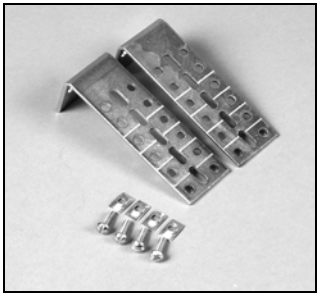

Additional Hardware

Installation Bracket and Face Plate Kit
PCN KIT8000

Spacer Block, White Diamond
PCN 4250081126

Luminette Ceiling Mount Bracket
PCN KIT8005
NOTE: Only used with extension bracket kit. NOT for Manhattan™ ceiling mount use.

Extra Long Extension Bracket Kit
PCN 4250083xxx

Extension Brackets
PCN KIT2013

Extension Bracket Covers
{Used with KIT2013}
PCN KIT801

Alustra Thank You card
PCN 5117000247

Re-roll Instructions
PCN 135110021