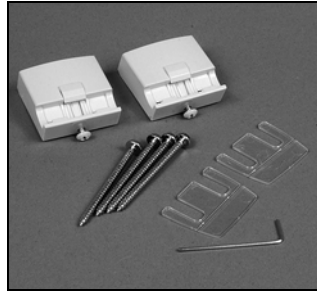

Additional Hardware

Installation Bracket and Face Plate Kit
PCN KIT8000

Spacer Block, White Diamond
PCN 4250081126

Luminette Ceiling Mount Bracket
PCN KIT8005
NOTE: Only used with extension bracket kit. NOT for Manhattan™ ceiling mount use.

Extra Long Extension Bracket Kit
PCN 4250083xxx

Extension Brackets
PCN KIT2013

Extension Bracket Covers
{Used with KIT2013}
PCN KIT801

Alustra Thank You card
PCN 5117000247

Re-roll Instructions
PCN 135110021