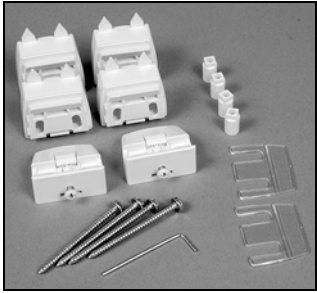

Additional Hardware

Installation Bracket and Face Plate Kit
PCN KIT8000

Spacer Block, White Diamond
PCN 4250081126

Luminette Ceiling Mount Bracket
PCN KIT8005
NOTE: Only used with extension bracket kit. NOT for Manhattan™ ceiling mount use.

Extra Long Extension Bracket Kit
PCN 4250083xxx

Extension Brackets
PCN KIT2013

Extension Bracket Covers
{Used with KIT2013}
PCN KIT801

Alustra Thank You card
PCN 5117000247

Re-roll Instructions
PCN 135110021