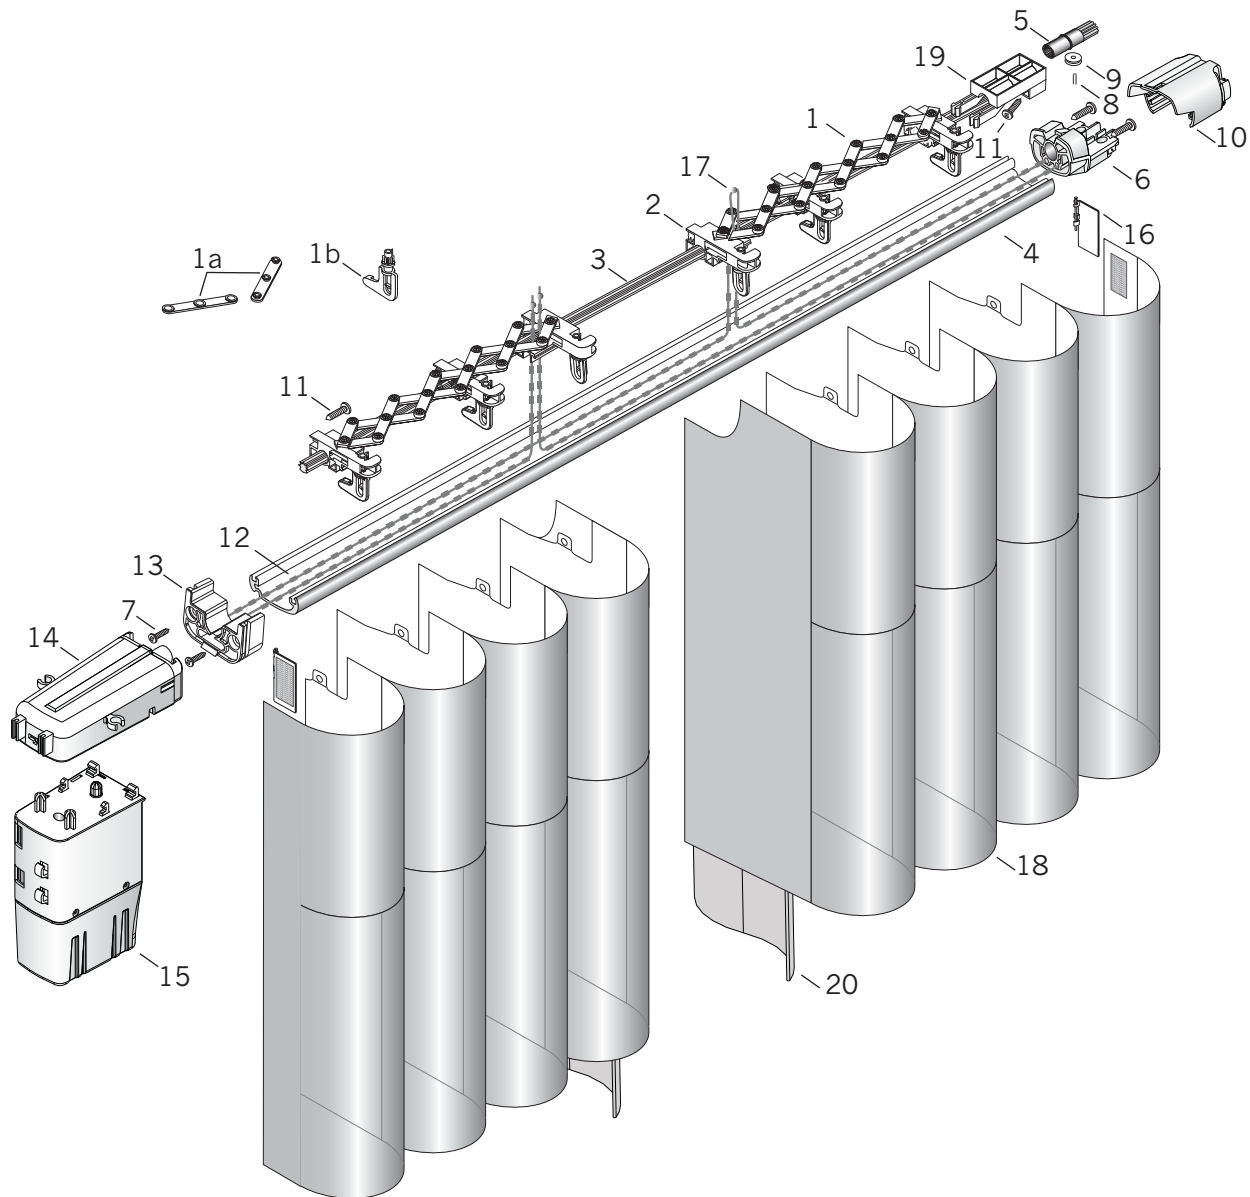

## Standard Parts

- |  |  |                                |
|--|--|--------------------------------|
| 1. Fabric Carrier Group Assembly w/ Tilt Reduction Pinion Clip | 6. Universal Bulkhead Body                           | 14. Drive Assembly             |
| 1a. Scissors (Male and Female)                                 | 7. #6 x 1/2" Square Pan Head Tapping (End Cap) Screw | 15. Motor Assembly             |
| 1b. Tilt Reduction Pinion Clip                                 | 8. Active Center SS Dowel Pin                        | 16. End Treatment Swivel Plate |
| 2. Center Draw (Split Draw) Carrier Assembly                   | 9. End Cap Wheel                                     | 17. Split Bead Chain Clip      |
| 3. Tilt Rod Extrusion  | 10. Universal Bulkhead Cover                         | 18. Fabric                     |
| 4. Headrail  | 11. Square Head Hi-Lo Screw                          | 19. Quintette® Spacer          |
| 5. Tilt Drive Gear   | 12. Bead Chain                                       | 20. Contour Vane               |
|  | 13. Rail Adaptor (Motor Mount)                       |                                |