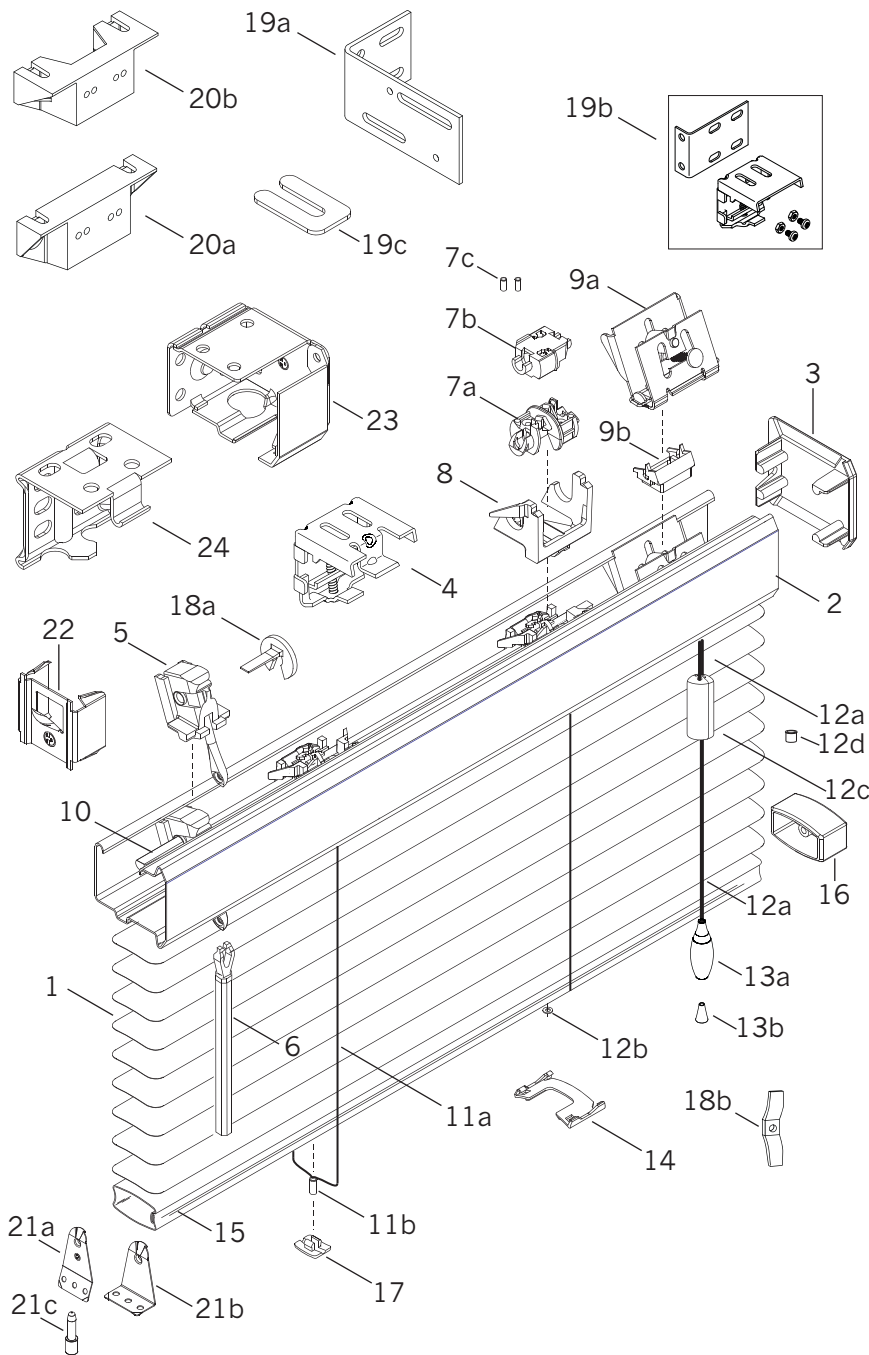

1" Celebrity®

Standard Parts

1. Slat
2. Headrail
3. Headrail End Cap
4. Hidden Installation Bracket
5. Wand Tilter
6. Wand
- 7a. Tape Roll/Slot Type
- 7b. Tape Roll/Bead Type
- 7c. X-Tape Locator Grommet
8. Tape Roll Support
- 9a. Cordlock
- 9b. Cordlock Adaptor With Separator
10. Tiltrod
- 11a. Cable Tape Ladder
- 11b. Cable Tape Grommet
- 12a. Lift Cord
- 12b. Lift Cord Grommet
- 12c. Cord Stop
- 12d. Cord Stop Washer
- 13a. Tassel
- 13b. Conical Tassel Washer
14. Tape Spacer
15. Bottom Rail
16. Bottom Rail End Cap
17. Tape Button
- 18a. Tilter Lock
- 18b. Child Safety Kit (Cord Cleat)