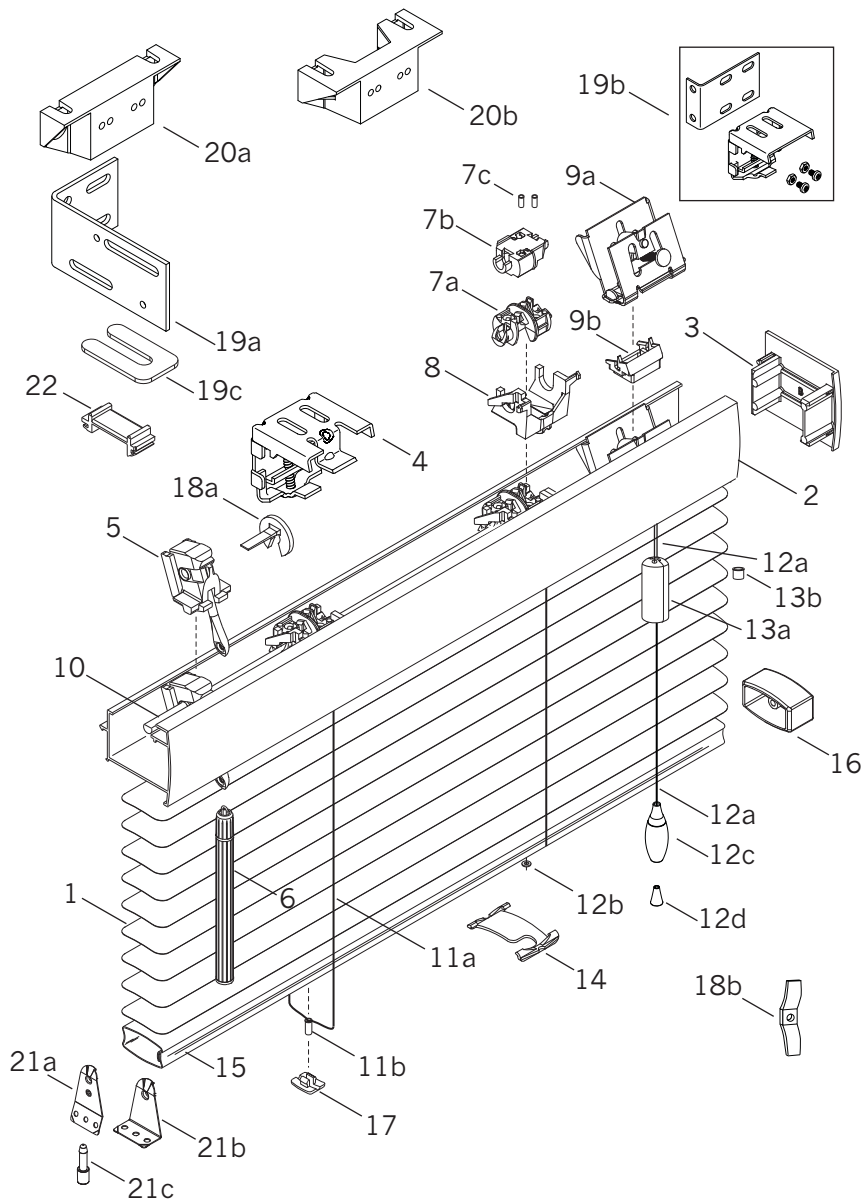

1" Lightlines®

Standard Parts

1. Slat
2. Headrail
3. Headrail End Cap
4. Hidden Installation Bracket
5. Wand Tilter
6. Wand
- 7a. Tape Roll/Slot Type
- 7b. Tape Roll/Bead Type
- 7c. X-Tape Locator Grommet
8. Tape Roll Support
- 9a. Cordlock
- 9b. Cordlock Adaptor With Separator
10. Tiltrod
- 11a. Cable Tape Ladder
- 11b. Cable Tape Grommet
- 12a. Lift Cord
- 12b. Lift Cord Grommet
- 12c. Tassel
- 12d. Conical Tassel Washer
- 13a. Cord Stop
- 13b. Cord Stop Washer
14. Tape Spacer
15. Bottom Rail
16. Bottom Rail End Cap
17. Tape Button
- 18a. Tilter Lock
- 18b. Child Safety Kit (Cord Cleat)