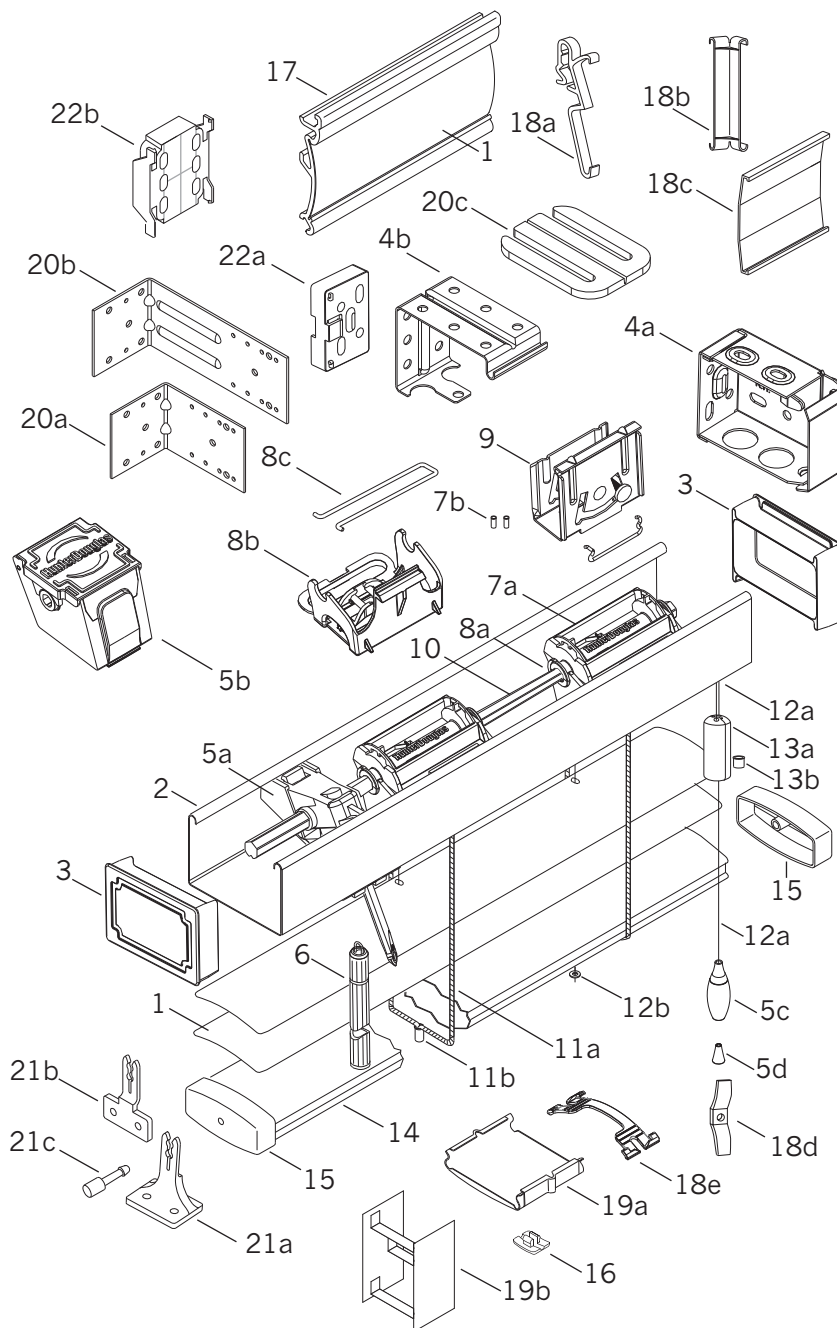

2" Macro

Standard Parts

1. Slat
2. Headrail
3. Headrail End Cap
- 4a. Installation Bracket
- 4b. Intermediate Support Bracket
- 5a. Wand Tilter
- 5b. Cord Tilter
- 5c. Tassel
- 5d. Conical Tassel Washer
6. Wand
- 7a. Tape Roll
- 7b. X-Tape Locator Grommet
- 8a. Tape Roll Support (Ladders)
- 8b. Tape Roll Support (Dec Tapes)
- 8c. Tape Roll Pin
9. Cordlock
10. Tiltrod
- 11a. Tape Ladder
- 11b. Cable Tape Grommet
- 12a. Lift Cord
- 12b. Lift Cord Grommet
- 13a. Cord Stop
- 13b. Cord Stop Washer
14. Bottom Rail
15. Bottom Rail End Cap
16. Tape Button
17. Valance
- 18a. Valance Clip
- 18b. Valance Corner Key
- 18c. Valance Splice Clip
- 18d. Child Safety Kit (Cord Cleat)
- 18e. Tape Spacer

Optional Parts

- 19a. Tape Lock
- 19b. Decorative Tape 1.5"
- 20a. Short Extension Bracket
- 20b. Long Extension Bracket
- 20c. Bracket Shim
- 21a. Hold-Down Bracket (Sill)
- 21b. Hold-Down Bracket (Jamb)
- 21c. Hold-Down Pin
- 22a. Spacer Block (Bracket)
- 22b. Spacer Block (Support Bracket)