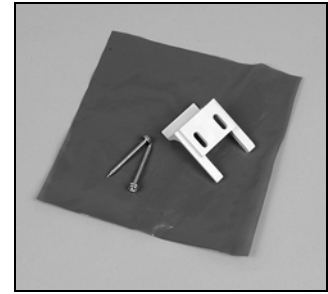

Standard Additional Hardware

Kit UCT Install, Inside-Outside
Bracket **(Required for shade
Operation)**
PCN KIT2350

Lever Installation Brackets
2 Pack
PCN KIT9109

Lever Installation Brackets
3 Pack
PCN KIT9110