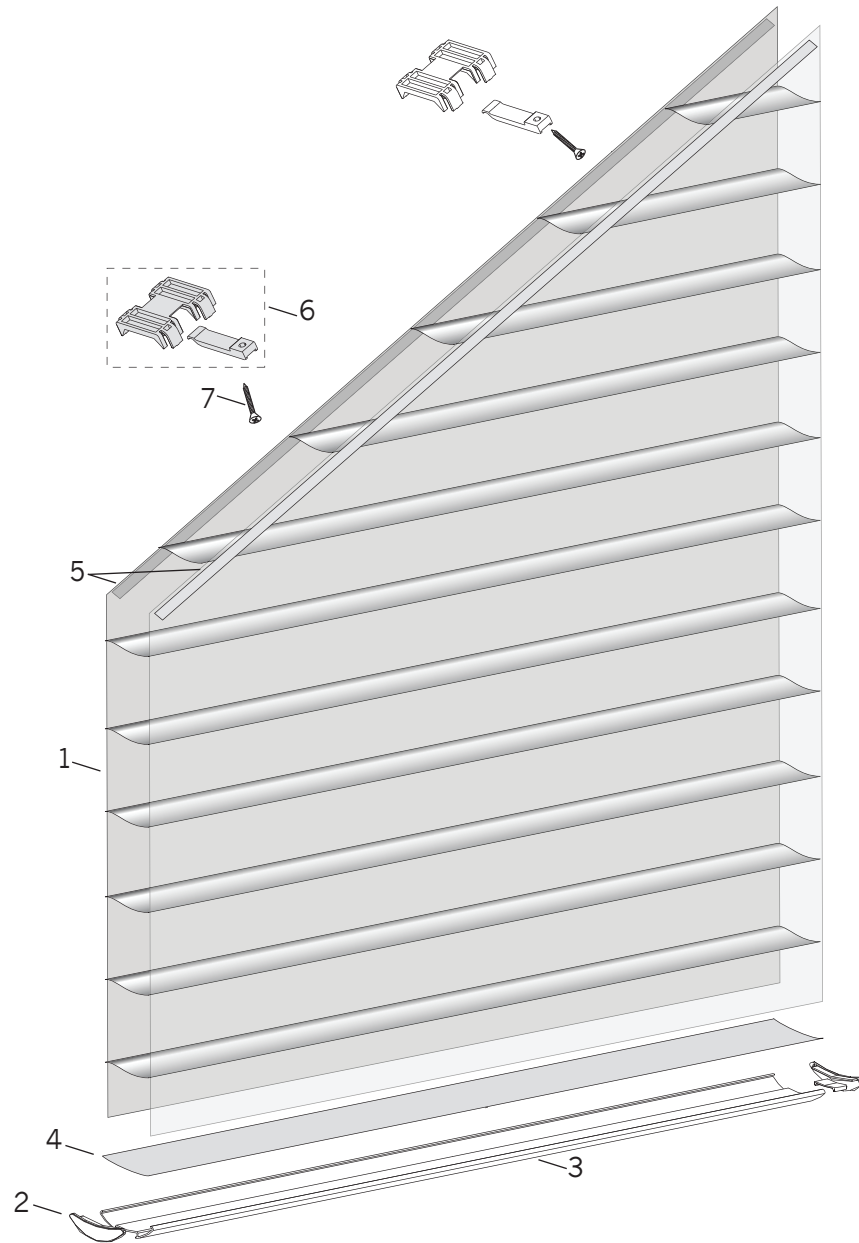

Nantucket® Angle

Standard Parts

- | | | | |
|----|---------------------|----|--------------------|
| 1. | Fabric | 5. | Polystrip |
| 2. | Bottom Rail End Cap | 6. | Bracket & Clip Kit |
| 3. | Bottom Rail | 7. | #6 Flathead Screws |
| 4. | Bottom Slat | | |

Nantucket® Angle

No.	PCN	Description
1.	N/A	Fabric
2.	4150084xxx	Bottom Rail End Cap
3.	4150128xxx	Bottom Rail
4.	418140xxx	Bottom Slat
5.	4150288785	Polystrip
6.	4155305000	3" Bracket & Clip Kit
7.	4150163100	#6 Flathead Screw

xxx = 3-digit color code