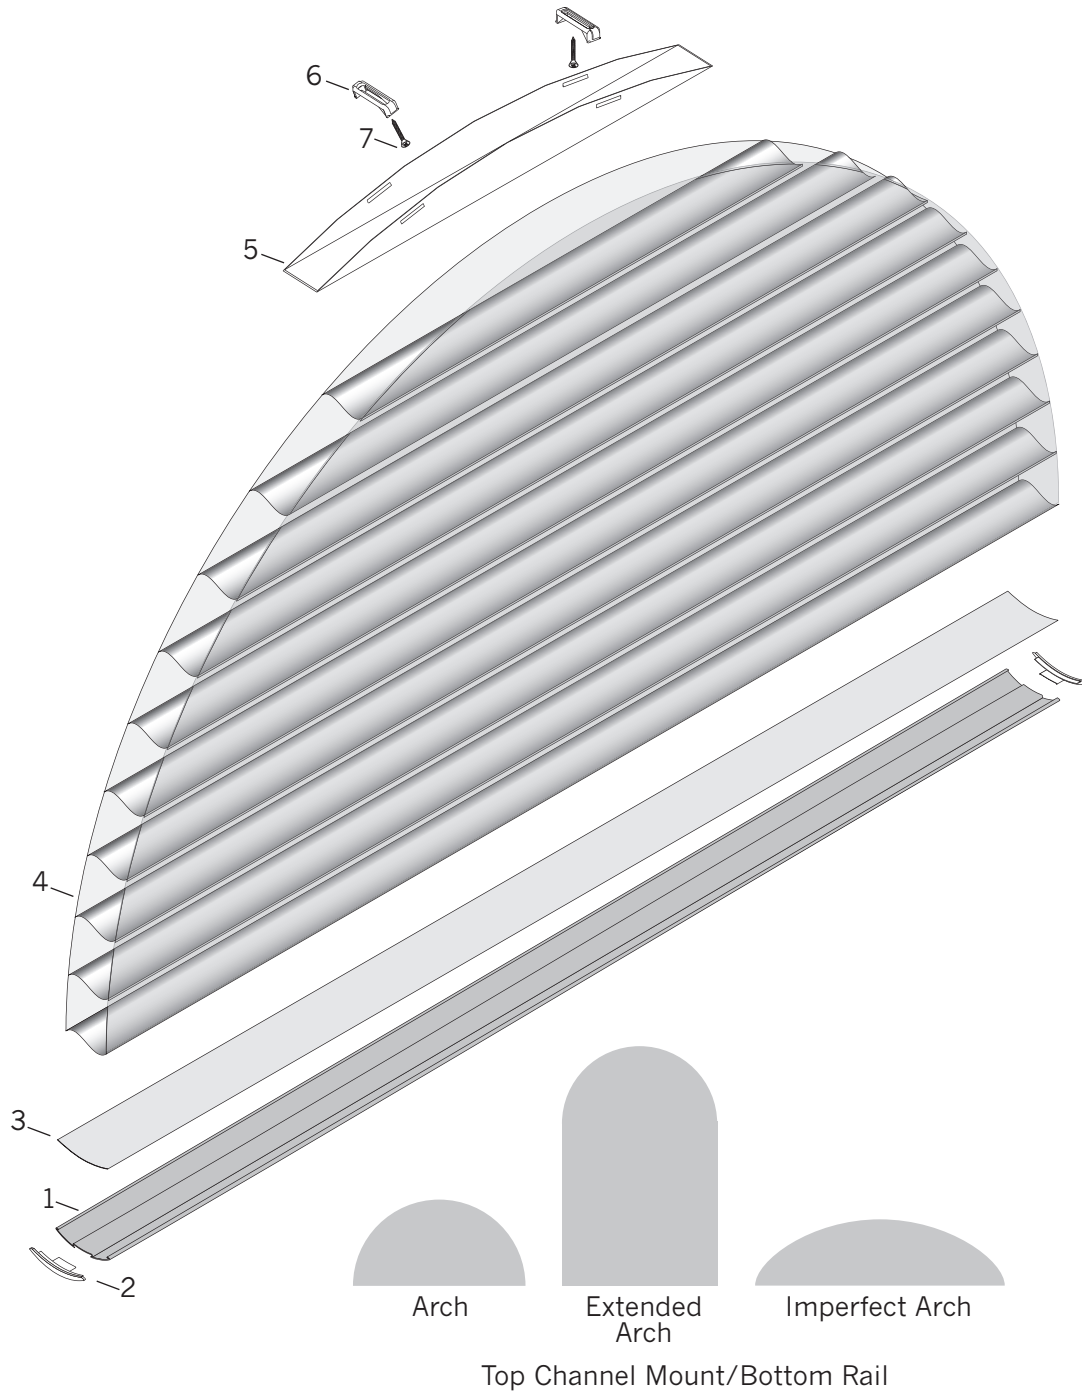

# Nantucket® Arch

## Standard Parts

- |                        |                       |
|------------------------|-----------------------|
| 1. Bottom Rail         | 5. Polycarb Laminate  |
| 2. Bottom Rail End Cap | 6. Keyhole Brackets   |
| 3. Bottom Slat         | 7. #6 Flathead Screws |
| 4. Fabric              |                       |

# Nantucket® Arch

<b>No.</b>	<b>PCN</b>	<b>Description</b>
1.	4150128xxx	Bottom Rail
2.	4150084xxx	Bottom Rail End Cap
3.	418140xxx	Bottom Slat
4.	N/A	Fabric
5.	N/A	Polycarb Laminate 8.5" with Adhesive - For use with 3" Fabrics
6.	4155314000	3" Keyhole Bracket
7.	4150163100	#6 Flathead Screws