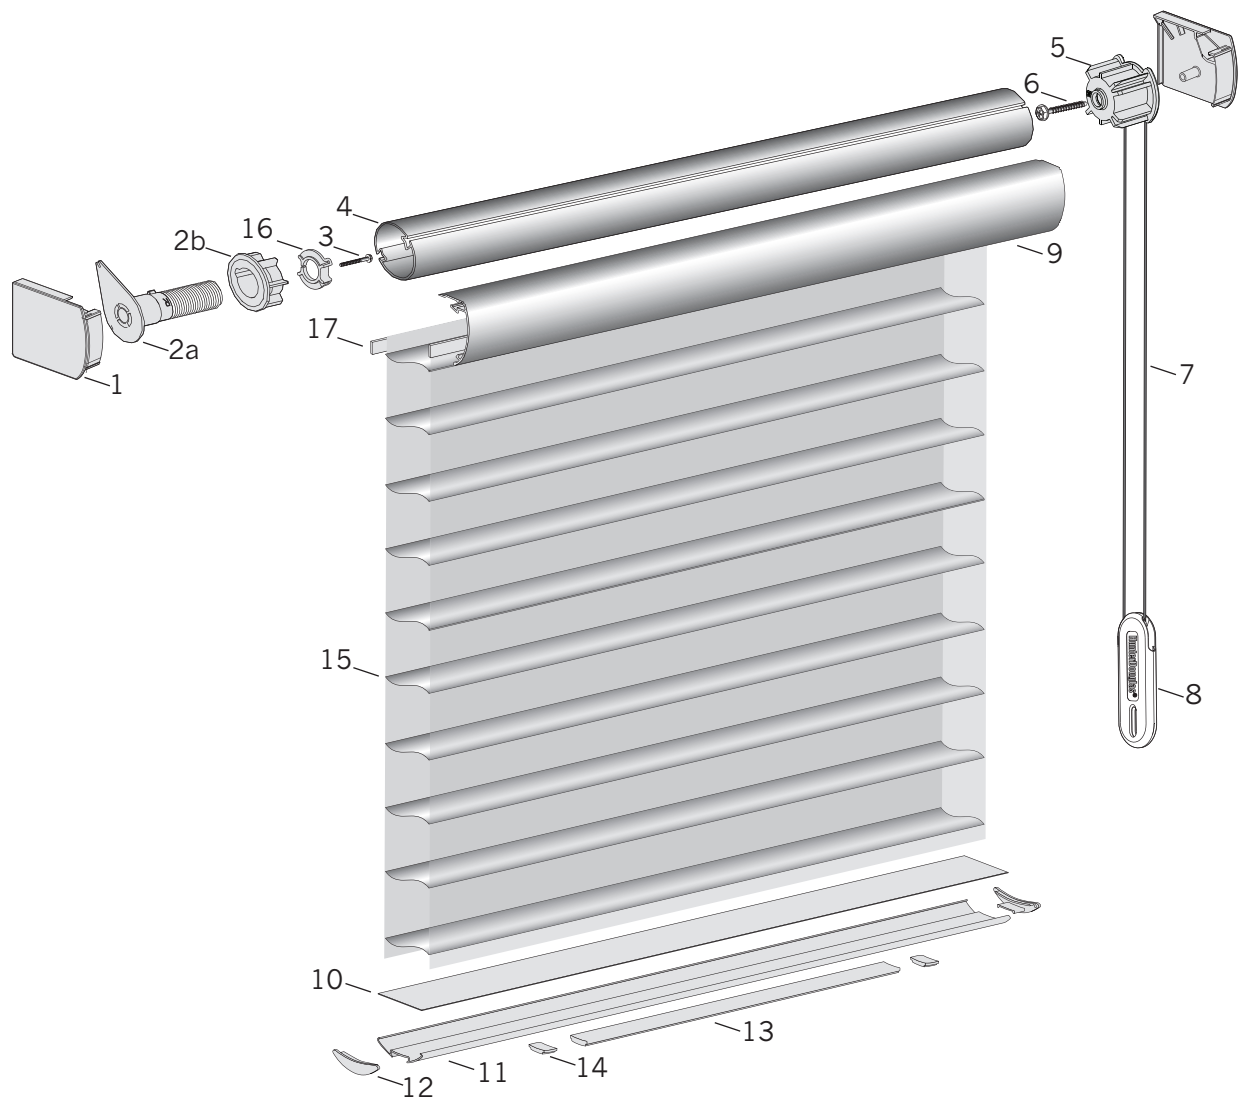

Nantucket™ EasyRise™ Tilt Only

Standard Parts

- | | | |
|---------------------------|-----------------------------|--------------------|
| 1. Headrail End Caps | 6. Clutch Screw | 13. Balance Weight |
| 2. Limit Screw Assembly | 7. Cord Loop | 14. Weight Clips |
| 2a. Limit Screw | 8. Universal Cord Tensioner | 15. Fabric |
| 2b. Rotator | 9. Headrail | 16. Tilt-Only Clip |
| 3. Rotator Screw | 10. Bottom Slat | 17. Polystrip |
| 4. Universal Rotator Rail | 11. Bottom Rail | |
| 5. Clutch Assembly | 12. Bottom Rail End Caps | |

Nantucket™ EasyRise™ Tilt Only

No.	PCN	Description
1.	Headrail End Caps	
	4158226xxx	Standard
	4178201xxx	Oversized
2.	Limit Screw Assembly	
	4153244000	RH URR
	4153245000	LH URR
2a.	N/A	Limit Screw
2b.	N/A	Rotator
3.	4150158000	Screw, Rotator Assembly
4.	4150216xxx	Universal Rotator Rail
5.	4153079000	Clutch Assembly
6.	4150159000	Screw (Clutch)
7.	Cord Loop	
	41990010000	1'
	41990020xxx	2'
	41990030xxx	3'
	41990040xxx	4'
	41990050xxx	5'
	4199060000	6' (Available in White
8.	4150042xxx	Universal Cord Tensioner
9.	Headrail	
	4158209xxx	Standard – Optional Fabric Covered
	4170314xxx	Oversized – Optional Fabric Covered
10.	418140xxxx	Bottom Slat – All Fabrics
11.	4150128xxx	Bottom Rail
12.	4150084xxx	Bottom Rail End Caps
13.	4150082xxx	Balance Weight
14.	4150083xxx	Weight Clips
15.	N/A	Fabric
16.	4153085000	URR Tilt-Only Clip (Only Used On Very Narrow Shades – Replaces # 2b)
17.	4150154785	Polystrip With Tape

xxx = 3-digit color code