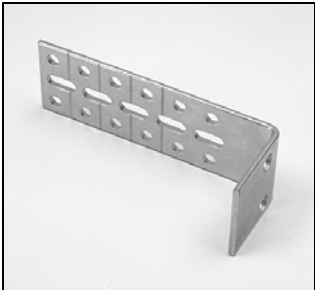

Nantucket™ EasyRise™ Tilt Only Additional Hardware

Installation Bracket Screws
PCN 2980153000

Lever Installation Brackets
2 Pack PCN Kit 9109

Lever Installation Brackets
3 Pack PCN Kit 9110

Magnetic Hold-Down Bracket
Kit PCN 9111

Kit UCT Install, Inside-Outside
Bracket (Required for shade
Operation)
PCN KIT2350

Silhouette® Nantucket™
Window Shades EasyRise™
Lifting Systems IOC
PCN 5107236000

Hunter Douglas Warranty
Registration Card
PCN 7109933000

Optional Hardware

Extension Bracket
PCN 2930340000

1/2" Spacer Block
PCN 2930230000

1/4" Spacer Block
PCN 4150239000

Silhouette® Nantucket® Dust
Cover Installation Kit
Loops PCN 4150077000
Hooks PCN 4150078000