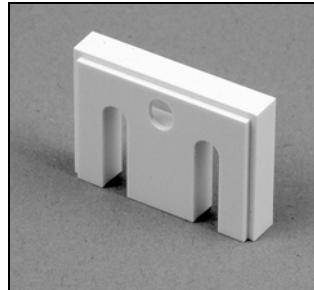

Nantucket™ EasyRise™ Tilt Only Additional Hardware

Installation Bracket Screws
PCN 2980153000

Lever Installation Brackets
2 Pack PCN Kit 9109

Lever Installation Brackets
3 Pack PCN Kit 9110

Magnetic Hold-Down Bracket
Kit PCN 9111

Kit UCT Install, Inside-Outside
Bracket (Required for shade
Operation)
PCN KIT2350

Silhouette® Nantucket™
Window Shades EasyRise™
Lifting Systems IOC
PCN 5107236000

Hunter Douglas Warranty
Registration Card
PCN 7109933000

Optional Hardware

Extension Bracket
PCN 2930340000

1/2" Spacer Block
PCN 2930230000

1/4" Spacer Block
PCN 4150239000

Silhouette® Nantucket® Dust
Cover Installation Kit
Loops PCN 4150077000
Hooks PCN 4150078000