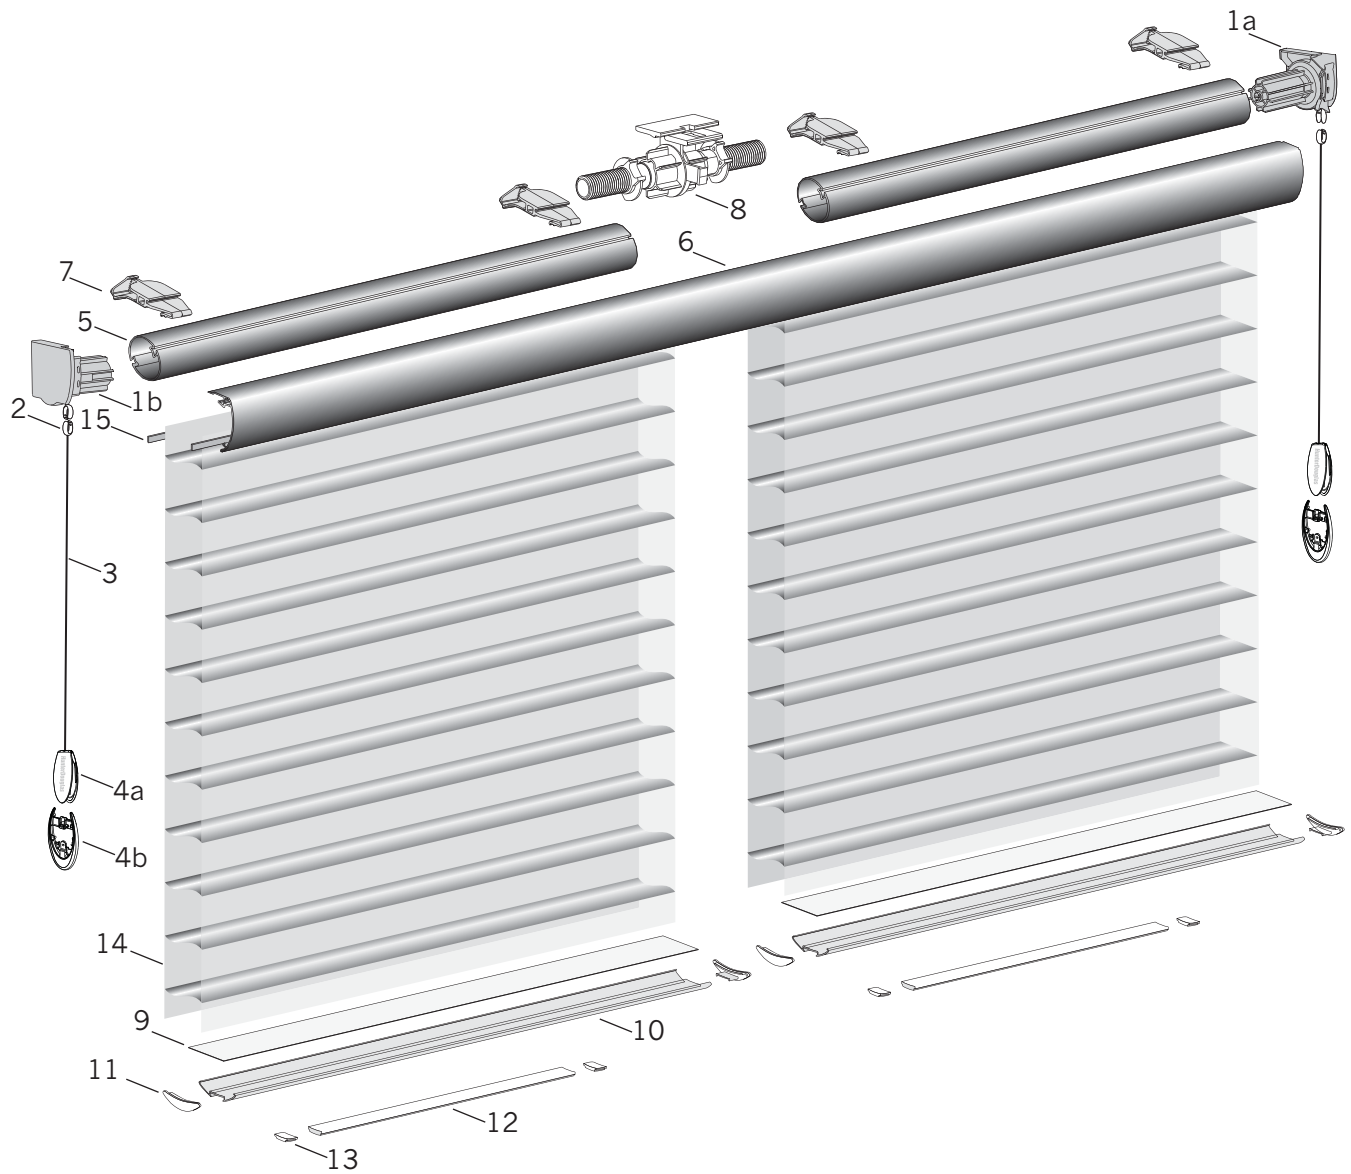

Two-On-One Headrail

Standard Parts

- | | | |
|-------------------------|------------------------------|--------------------------|
| 1a. Clutch Assembly, RH | 5. Universal Rotator Rail | 11. Bottom Rail End Caps |
| 1b. Clutch Assembly, LH | 6. Fabric Covered Headrail | 12. Balance Weight |
| 2. Lower Cord Connector | 7. Top Limit | 13. Weight Clips |
| 3. Drop Cord | 8. URR Dual Rotator Assembly | 14. Fabric |
| 4a. Tassel Cover | 9. Bottom Slat | 15. Polystrip |
| 4b. Tassel Base | 10. Bottom Rail | |

Two-On-One Headrail

No.	PCN	Description
1a.	Clutch Assembly RH	
	4154792xxx	Standard
	4174775xxx	Oversized (The Matisse Collection™ & Sunscreen Privacy Shadings Only)
1b.	Clutch Assembly LH	
	4154793xxx	Standard
	4174776xxx	Oversized (The Matisse Collection™ & Sunscreen Privacy Shadings Only)
	4154738000	Cord Connector, Upper (comes attached to the above four clutch assemblies)
2.	4154739000	Lower Cord Connector
3.	2930320xxx	Drop Cord 2.2 mm, D-20
4.	Tassel	
a.	2931556xxx	Designer Tassel Cover
b.	2931555000	Designer Tassel Base
5.	4150260xxx	Universal Rotator Rail (785 for all fabrics except A20, A27, and N27)
6.	Fabric Covered Headrail	
	4158256661	Standard (Select Fabric Color Cover)
	4170314661	Oversized (The Matisse Collection™ & Sunscreen Privacy Shadings Only)
7.	4150057885	Top Limit
8.	Dual Rotator Assembly	
	4158208000	Standard
	4158207000	Oversized (The Matisse Collection Only)
9.	N/A	Bottom Slat
10.	4150128xxx	Bottom Rail
11.	4150084xxx	Bottom Rail End Caps
12.	4150082xxx	Balance Weight
13.	4150083xxx	Weight Clips
14.	N/A	Fabric
15.	4150288785	Polystrip With Tape

xxx = 3-digit color code