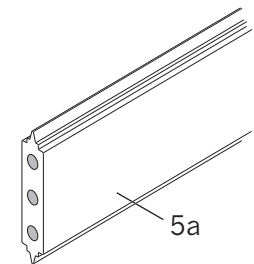

# Shutter Panel — Rear Tilt

## Standard Parts

1. Louver
2. Top/Bottom Rail – Up Closure
- 2a. Top/Bottom Rail – Up/Down Closure
3. Stiles
4. Rabbetted Stiles
5. Divider Rail – Up Closure
- 5a. Divider Rail – Up/Down Closure
6. Louver Pin
7. Louver Tension Pin
8. Dowel
9. Rear Tilt Bar
10. Rear Tilt Bar Pin

# Shutter Panel — Rear Tilt

<b>No.</b>	<b>PCN</b>	<b>Description</b>	<b>Component Colors</b>	
1.	MSL01xxx	2.5" Louver	608	Eggshell
	MSL02xxx	3.5" Louver	609	Linen
	MSL03xxx	4.5" Louver	650	Pure White
2.	MSR06xxx	Top/Bottom Rail – Up Closure	651	Soft White
			652	Warm Cream
2a.	MSR07xxx	Top/Bottom Rail – Up/Down Closure	653	Cameo White
			659	Golden Oak
3.	MSS01xxx	Rectangular Stile 2.5"	670	Warm Cherry
	MSS03xxx	Rectangular Stile 3.5"	671	Amaretto
	MSS05xxx	Rectangular Stile – Non-drilled	672	Bahama Brown
	MSS07xxx	Rectangular Stile 4.5"		
4.	MSS02xxx	Rabbeted Stile 2.5"	006	Brass Finish
	MSS04xxx	Rabbeted Stile 3.5"	007	Antique Brass Finish
	MSS06xxx	Rabbeted Stile – Non-drilled	008	Brushed Nickel Finish
	MSS08xxx	Rabbeted Stile 4.5"	009	White
5.	MSR01xxx	Divider Rail 2.5"/4.5" – Up Closure	010	Off-White
			011	Stainless Steel
	MSR03xxx	Divider Rail 3.5" – Up Closure	012	Butter Cup
5a.	MSR08xxx	Divider Rail 2.5"/4.5" – Up/Down Closure	022	Venetian Bronze
			023	Satin Black
	MSR09xxx	Divider Rail 3.5" – Up/Down Closure		
6.	WHP01001	Louver Pin	009	Bright White
7.	WHP02003	Louver Tension Pin	010	Off White
8.	WHD01000	Dowel 10 mm x 50 mm	014	Buttercup
9.	WHR01xxx	Rear Tilt Bar 2.5"	012	Warm Cherry
	WHR02xxx	Rear Tilt Bar 3.5"	013	Golden Oak
	WHR03xxx	Rear Tilt Bar 4.5"	019	Dark Chocolate
10.	WHR03011	Rear Tilt Bar Pin		