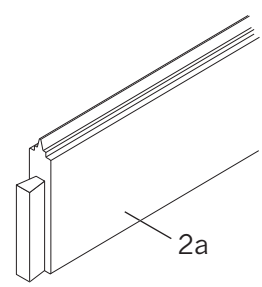

# Shutter Panel — Rear Tilt

## Standard Parts

1. Louver
2. Top/Bottom Rail – Up Closure
- 2a. Top/Bottom Rail – Up/Down Closure
3. Stiles
4. Rabbetted Stiles
5. Divider Rail – Up Closure
- 5a. Divider Rail – Up/Down Closure
6. Louver Pin
7. Louver Tension Pin
8. Dowel
9. Rear Tilt Bar
10. Rear Tilt Bar Pin

# Shutter Panel — Rear Tilt

<b>No.</b>	<b>PCN</b>	<b>Description</b>	<b>Component Colors</b>	
1.	MSL01xxx	2.5" Louver	608	Eggshell
	MSL02xxx	3.5" Louver	609	Linen
	MSL03xxx	4.5" Louver	650	Pure White
2.	MSR06xxx	Top/Bottom Rail – Up Closure	651	Soft White
			652	Warm Cream
2a.	MSR07xxx	Top/Bottom Rail – Up/Down Closure	653	Cameo White
			659	Golden Oak
3.	MSS01xxx	Rectangular Stile 2.5"	670	Warm Cherry
	MSS03xxx	Rectangular Stile 3.5"	671	Amaretto
	MSS05xxx	Rectangular Stile – Non-drilled	672	Bahama Brown
	MSS07xxx	Rectangular Stile 4.5"		
4.	MSS02xxx	Rabbeted Stile 2.5"	006	Brass Finish
	MSS04xxx	Rabbeted Stile 3.5"	007	Antique Brass Finish
	MSS06xxx	Rabbeted Stile – Non-drilled	008	Brushed Nickel Finish
	MSS08xxx	Rabbeted Stile 4.5"	009	White
5.	MSR01xxx	Divider Rail 2.5"/4.5" – Up Closure	010	Off-White
			011	Stainless Steel
	MSR03xxx	Divider Rail 3.5" – Up Closure	012	Butter Cup
5a.	MSR08xxx	Divider Rail 2.5"/4.5" – Up/Down Closure	022	Venetian Bronze
			023	Satin Black
	MSR09xxx	Divider Rail 3.5" – Up/Down Closure		
6.	WHP01001	Louver Pin	009	Bright White
7.	WHP02003	Louver Tension Pin	010	Off White
8.	WHD01000	Dowel 10 mm x 50 mm	014	Buttercup
9.	WHR01xxx	Rear Tilt Bar 2.5"	012	Warm Cherry
	WHR02xxx	Rear Tilt Bar 3.5"	013	Golden Oak
	WHR03xxx	Rear Tilt Bar 4.5"	019	Dark Chocolate
10.	WHR03011	Rear Tilt Bar Pin		