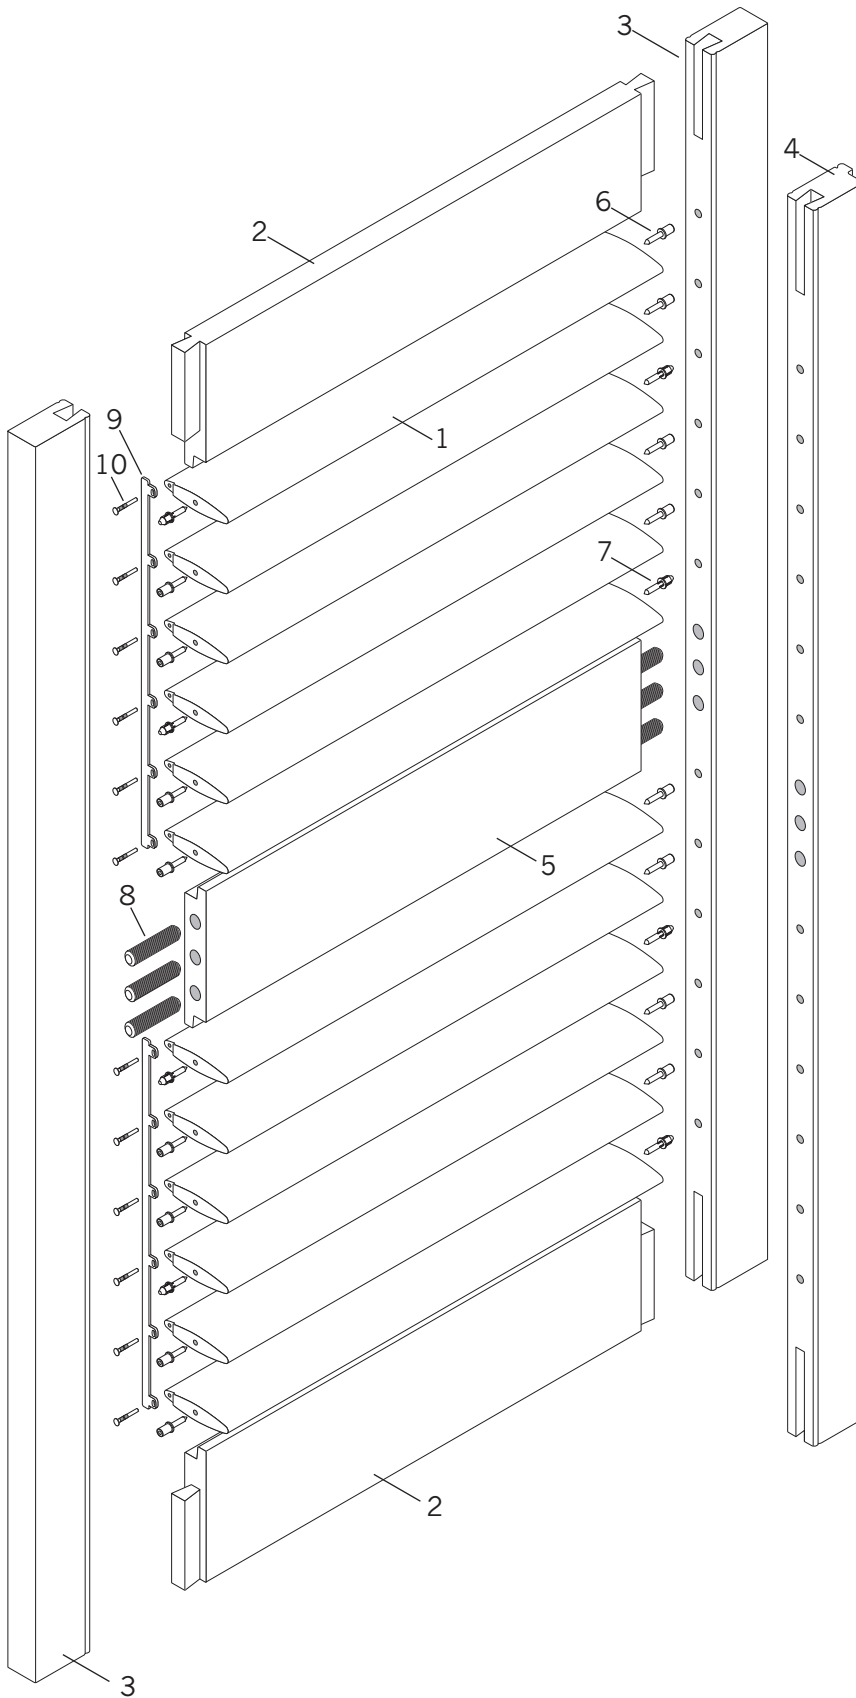

# Shutter Panel — Rear Tilt

## Standard Parts

1. Louver
2. Top/Bottom Rail – Up Closure
- 2a. Top/Bottom Rail – Up/Down Closure
3. Stiles
4. Rabbetted Stiles
5. Divider Rail – Up Closure
- 5a. Divider Rail – Up/Down Closure
6. Louver Pin
7. Louver Tension Pin
8. Dowel
9. Rear Tilt Bar
10. Rear Tilt Bar Pin

# Shutter Panel — Rear Tilt

<b>No.</b>	<b>PCN</b>	<b>Description</b>	<b>Component Colors</b>	
1.	MSL01xxx	2.5" Louver	608	Eggshell
	MSL02xxx	3.5" Louver	609	Linen
	MSL03xxx	4.5" Louver	650	Pure White
2.	MSR06xxx	Top/Bottom Rail – Up Closure	651	Soft White
			652	Warm Cream
2a.	MSR07xxx	Top/Bottom Rail – Up/Down Closure	653	Cameo White
			659	Golden Oak
3.	MSS01xxx	Rectangular Stile 2.5"	670	Warm Cherry
	MSS03xxx	Rectangular Stile 3.5"	671	Amaretto
	MSS05xxx	Rectangular Stile – Non-drilled	672	Bahama Brown
	MSS07xxx	Rectangular Stile 4.5"		
4.	MSS02xxx	Rabbeted Stile 2.5"	006	Brass Finish
	MSS04xxx	Rabbeted Stile 3.5"	007	Antique Brass Finish
	MSS06xxx	Rabbeted Stile – Non-drilled	008	Brushed Nickel Finish
	MSS08xxx	Rabbeted Stile 4.5"	009	White
5.	MSR01xxx	Divider Rail 2.5"/4.5" – Up Closure	010	Off-White
			011	Stainless Steel
	MSR03xxx	Divider Rail 3.5" – Up Closure	012	Butter Cup
5a.	MSR08xxx	Divider Rail 2.5"/4.5" – Up/Down Closure	022	Venetian Bronze
			023	Satin Black
	MSR09xxx	Divider Rail 3.5" – Up/Down Closure		
6.	WHP01001	Louver Pin	009	Bright White
7.	WHP02003	Louver Tension Pin	010	Off White
8.	WHD01000	Dowel 10 mm x 50 mm	014	Buttercup
9.	WHR01xxx	Rear Tilt Bar 2.5"	012	Warm Cherry
	WHR02xxx	Rear Tilt Bar 3.5"	013	Golden Oak
	WHR03xxx	Rear Tilt Bar 4.5"	019	Dark Chocolate
10.	WHR03011	Rear Tilt Bar Pin		

## Rear Tilt Bar Colors

xxx = 3-digit color code