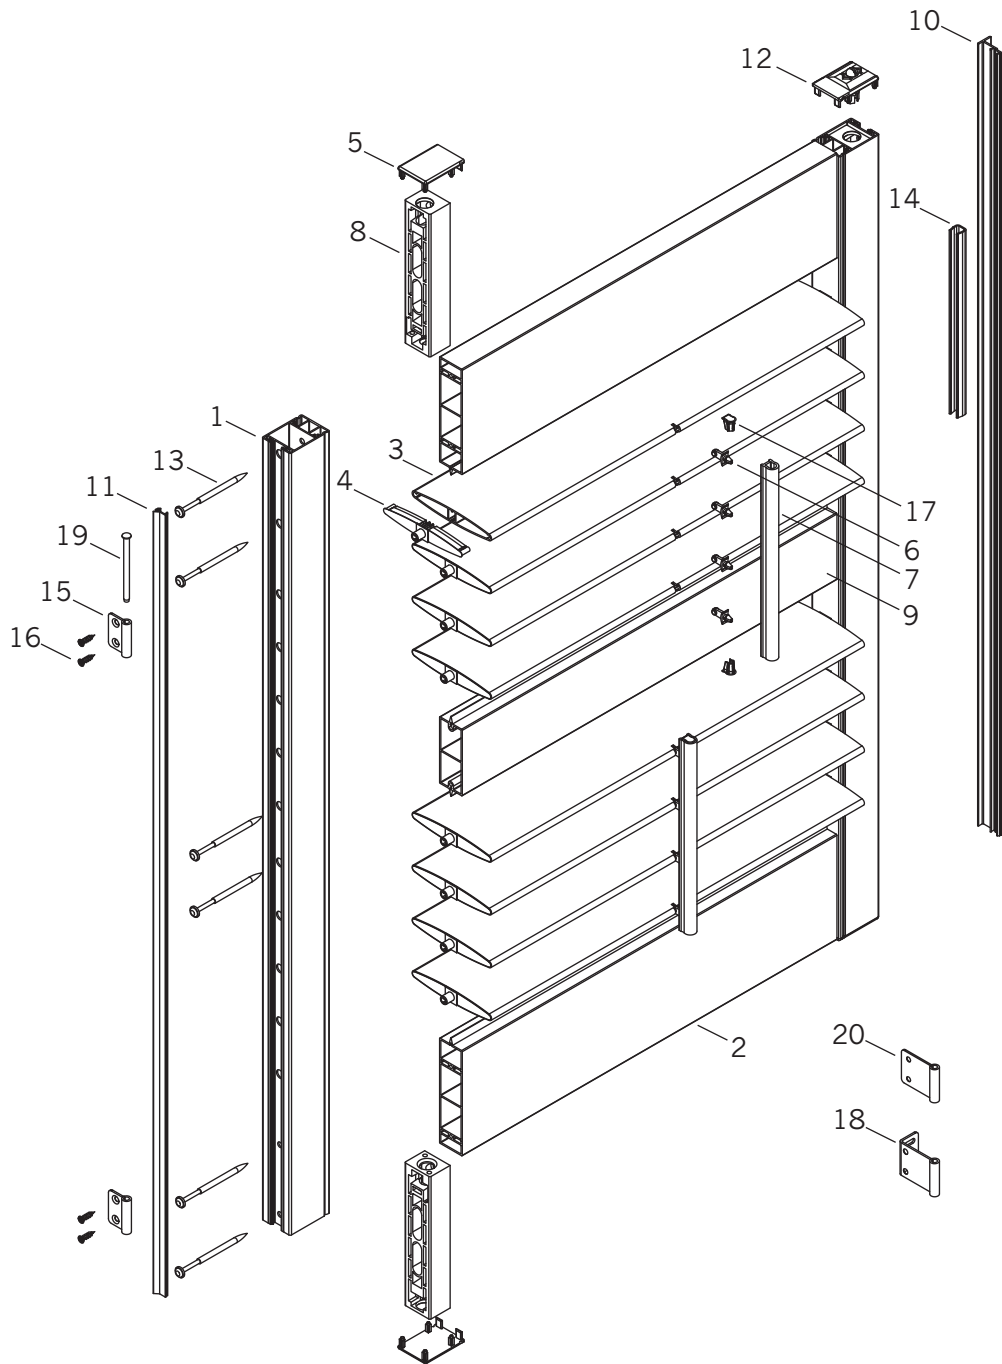

Shutter Panel Front Tilt - Palmetto™

Standard Parts

- | | | |
|-------------------|------------------------|----------------------------------|
| 1. Stile | 8. Stile Reinforcement | 15. Hinge Leaf |
| 2. Rail | 9. Divider Rail | 16. Hinge Screw |
| 3. Louver | 10. Astragal | 17. Tilt Bar Cap |
| 4. Louver End Cap | 11. Flex Light Block | 18. Optional Wrap Around Hinge |
| 5. Stile Cap | 12. Inverted Stile Cap | 19. Hinge Pin |
| 6. Front Cufflink | 13. Panel Screw | 20. Optional Extended Leaf Hinge |
| 7. Tilt Bar | 14. Tension Rod | |