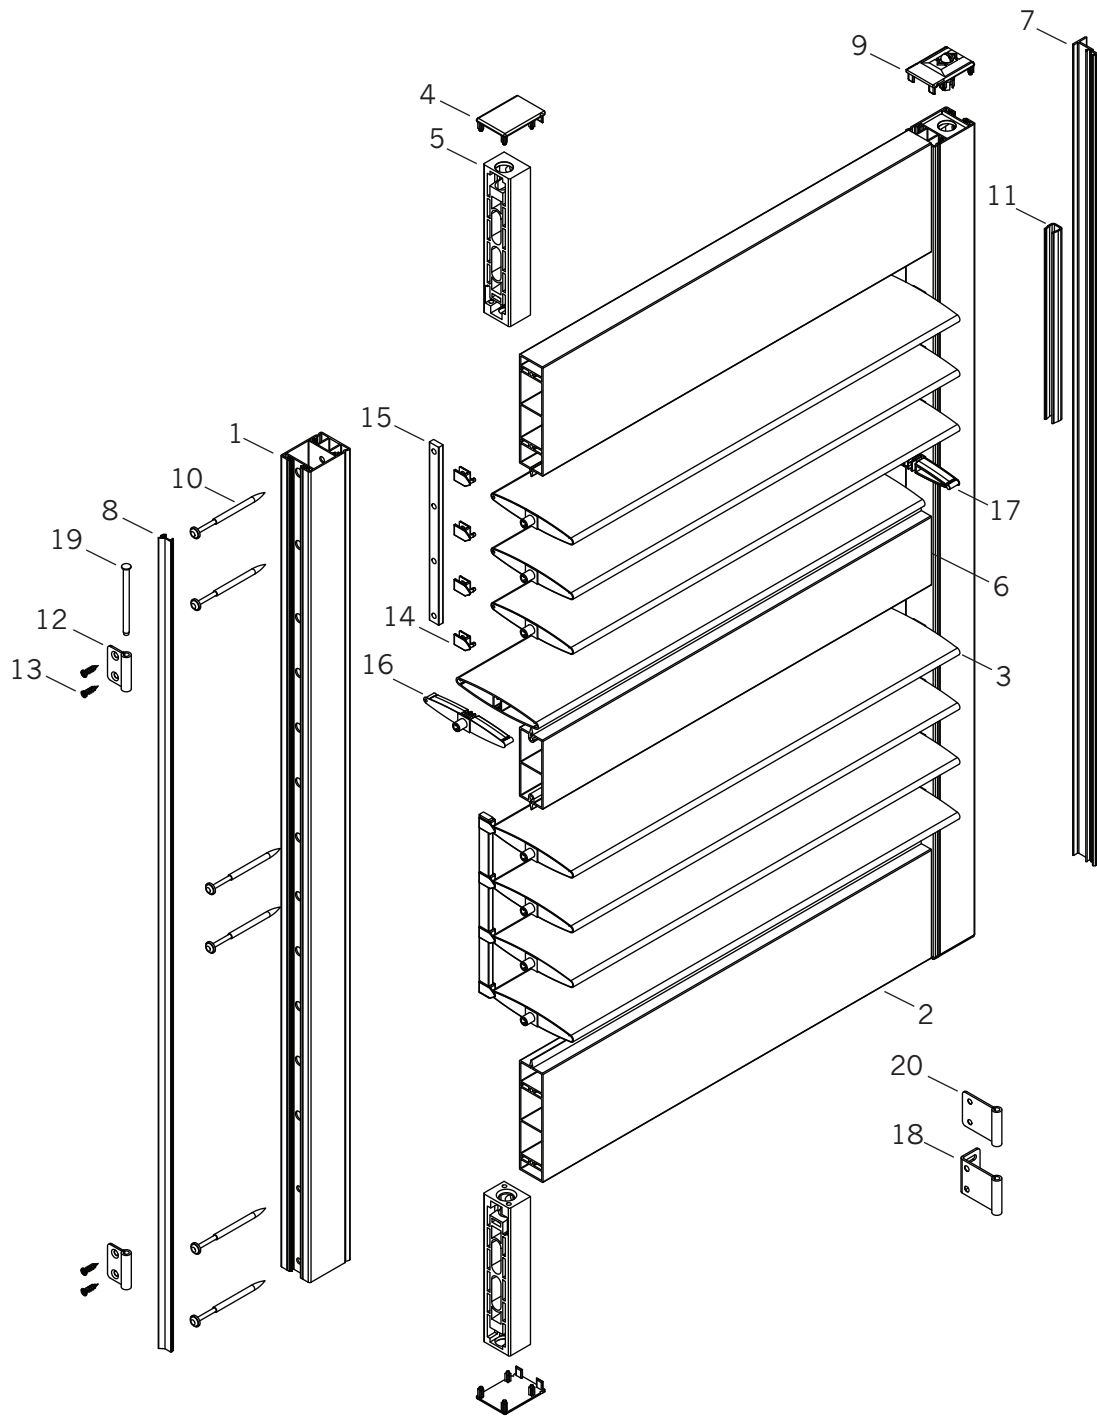

Shutter Panel Rear Tilt

Standard Parts

- | | | |
|------------------------|-------------------------|----------------------------------|
| 1. Stile | 8. Flex Light Block | 15. Rear Tilt Bar |
| 2. Rail | 9. Inverted Stile Cap | 16. Louver End Cap – Rear Tilt |
| 3. Louver | 10. Panel Screw #8 X 3" | 17. Louver End Cap |
| 4. Stile Cap | 11. Tension Rod | 18. Optional Wrap Around Hinge |
| 5. Stile Reinforcement | 12. Hinge Leaf | 19. Hinge Pin |
| 6. Divider Rail | 13. Hinge Screw | 20. Optional Extended Leaf Hinge |
| 7. Astragal | 14. Rear Tilt Connector | |