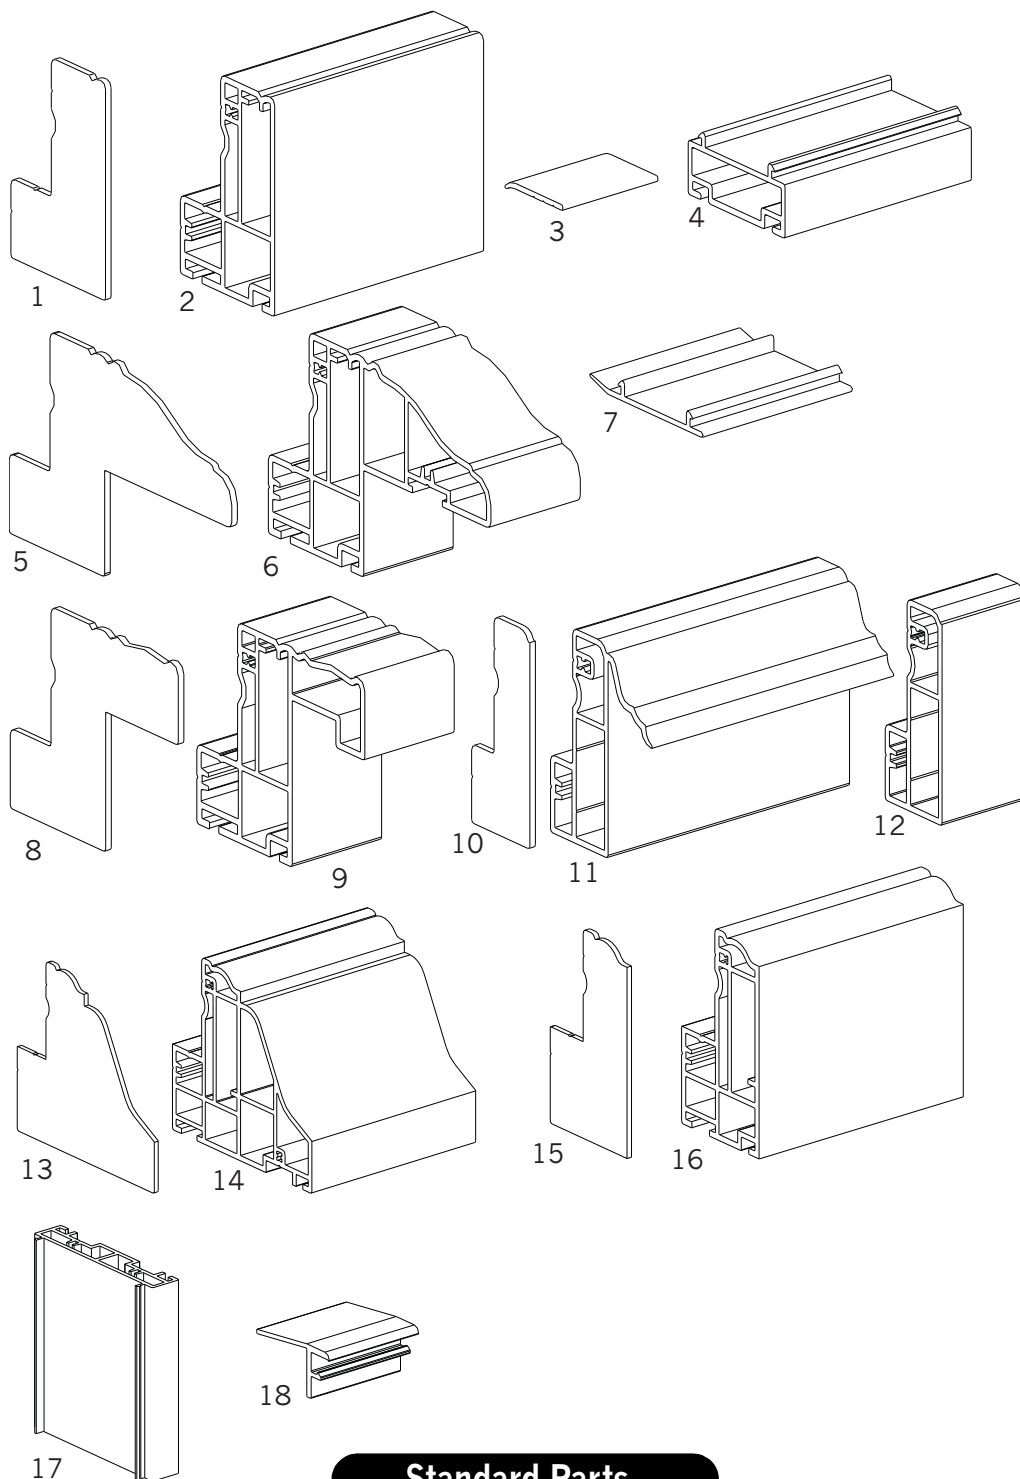

Standard Frames and Hardware

Standard Parts

- | | | |
|-------------------------|---------------------------------|------------------------------|
| 1. L-Frame Cap | 7. Frame Rubber Flex | 13. Casing Frame Cap |
| 2. L-Frame | 8. Standard Z-Frame Cap | 14. Casing Frame |
| 3. L-Frame Cover Strip | 9. Standard Z Frame | 15. Casing Frame Sill Cap |
| 4. L-Frame Extension | 10. Decorative Z/Sill Frame Cap | 16. Casing Frame Sill |
| 5. Colonial Z-Frame Cap | 11. Decorative Z Frame | 17. Casing Frame Extension |
| 6. Colonial Z Frame | 12. Decorative Z/Sill Frame | 18. Casing Frame Cover Strip |

Standard Frames and Hardware

No.	PCN	Description
1.	M510L-xxx	L-Frame Cap
2.	VS8186-xxx	L-Frame
3.	D005-xxx	L-Frame Cover Strip
4.	VS187-xxx	L-Frame Extension
5.	M510CZ-xxx	Colonial Z-Frame Cap
6.	VS8780-xxx	Colonial Z Frame
7.	D015-xxx	Frame Rubber Flex
8.	M510SZ-xxx	Standard Z-Frame Cap
9.	VS8785-xxx	Standard Z Frame
10.	M510T-SILL-xxx	Sill Decorative Z/Sill Frame Cap
11.	VS8463-xxx	Decorative Z Frame
12.	VS8363-xxx	Decorative Z/Sill Frame
13.	M510C-xxx	Casing Frame Cap
14.	VS8464-xxx	Casing Frame
15.	M510CS-xxx	Casing Frame Sill Cap
16.	VS8460-xxx	Casing Frame Sill
17.	VS188-xxx	Casing Frame Extension
18.	D018-xxx	Casing Frame Cover Strip

Component Colors

051	White Silk
136	Bright White
137	White
138	Linen

XXX = 3-Digit Color Code

Standard Frames and Hardware

Standard Parts

- | | | |
|---------------------------|------------------------------|-------------------------|
| 1. T-Post Cap | 7. Bypass/Bi-fold Extension | 13. Frame Corner Key |
| 2. T Post | 8. Bypass/Bi-fold Track | 14. Metal L Bracket |
| 3. T-Post Alignment Block | 9. 0.25" X 0.75" Light Stop | 15. Installation Screws |
| 4. Nylon T-Post Bracket | 10. 0.5" X 0.75" Light Stop | 16. Button Plug |
| 5. Bypass Frame | 11. 0.75" X 0.75" Hang Strip | 17. Magnet Set |
| 6. Bi-fold Frame | 12. 1" x 0.75" Hang Strip | 18. Valance Bracket Kit |