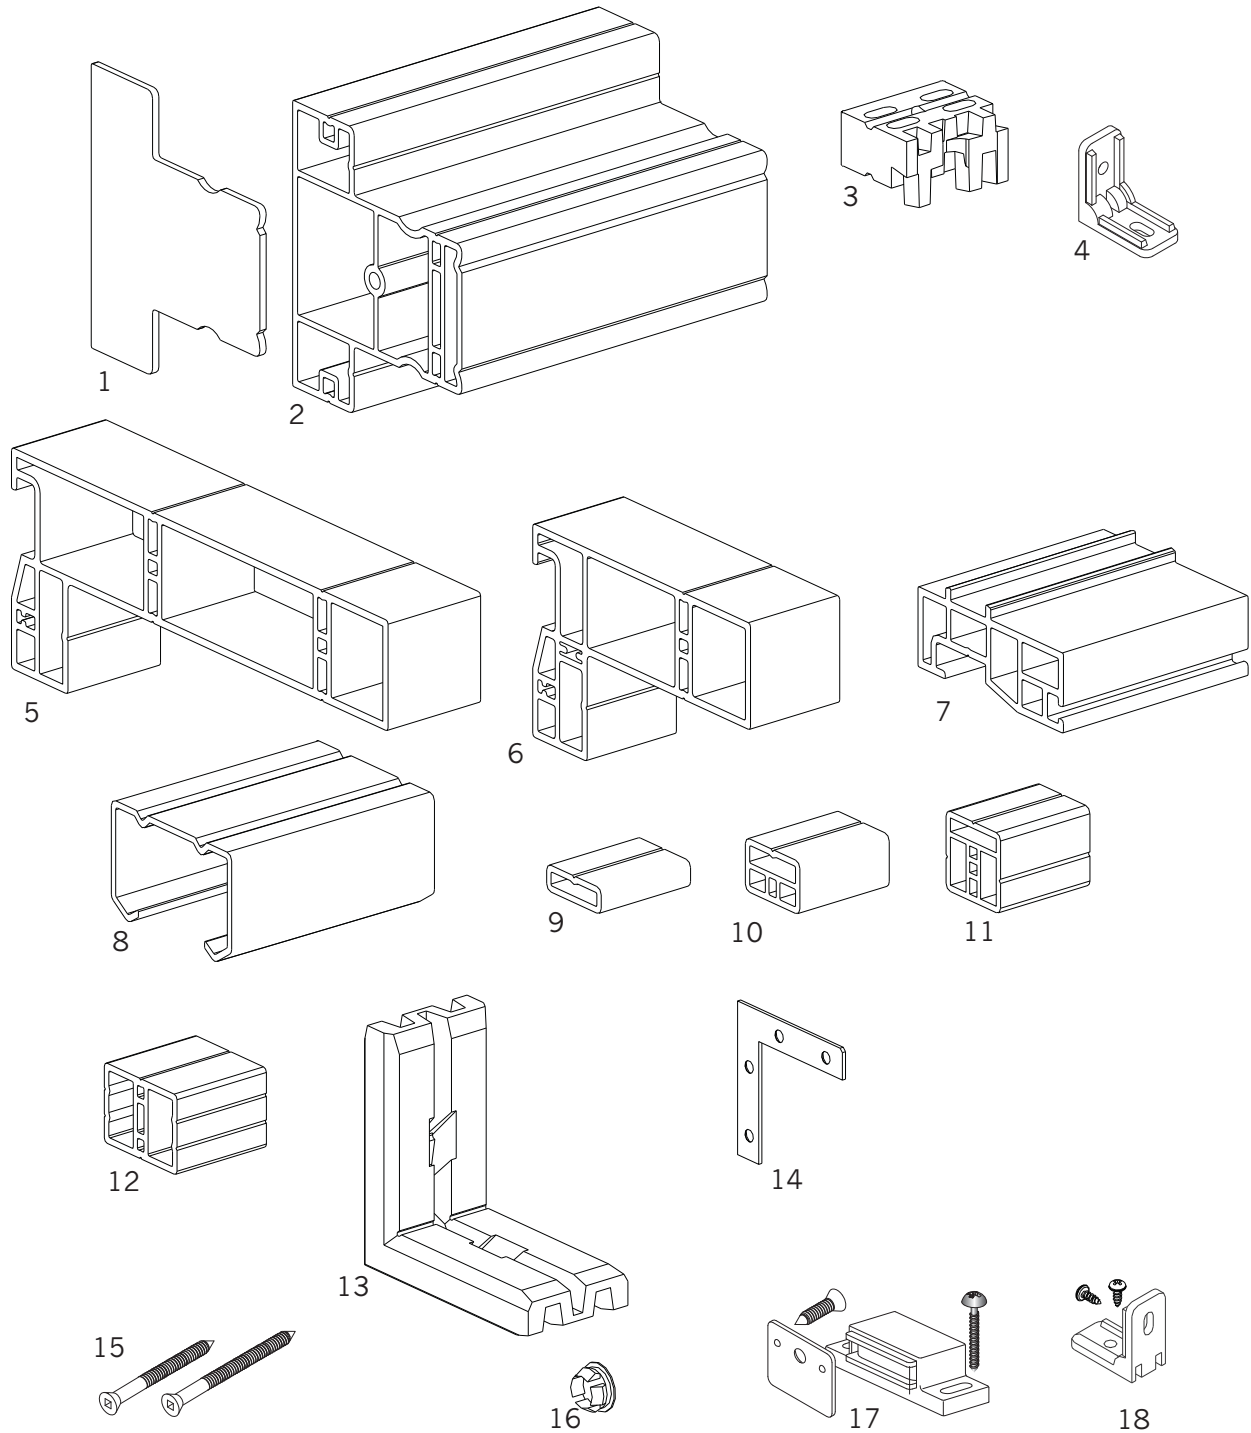

Standard Frames and Hardware

Standard Parts

- | | | |
|-------------------------|---------------------------------|------------------------------|
| 1. L-Frame Cap | 7. Frame Rubber Flex | 13. Casing Frame Cap |
| 2. L-Frame | 8. Standard Z-Frame Cap | 14. Casing Frame |
| 3. L-Frame Cover Strip | 9. Standard Z Frame | 15. Casing Frame Sill Cap |
| 4. L-Frame Extension | 10. Decorative Z/Sill Frame Cap | 16. Casing Frame Sill |
| 5. Colonial Z-Frame Cap | 11. Decorative Z Frame | 17. Casing Frame Extension |
| 6. Colonial Z Frame | 12. Decorative Z/Sill Frame | 18. Casing Frame Cover Strip |

Standard Frames and Hardware

No.	PCN	Description
1.	M510L-xxx	L-Frame Cap
2.	VS8186-xxx	L-Frame
3.	D005-xxx	L-Frame Cover Strip
4.	VS187-xxx	L-Frame Extension
5.	M510CZ-xxx	Colonial Z-Frame Cap
6.	VS8780-xxx	Colonial Z Frame
7.	D015-xxx	Frame Rubber Flex
8.	M510SZ-xxx	Standard Z-Frame Cap
9.	VS8785-xxx	Standard Z Frame
10.	M510T-SILL-xxx	Sill Decorative Z/Sill Frame Cap
11.	VS8463-xxx	Decorative Z Frame
12.	VS8363-xxx	Decorative Z/Sill Frame
13.	M510C-xxx	Casing Frame Cap
14.	VS8464-xxx	Casing Frame
15.	M510CS-xxx	Casing Frame Sill Cap
16.	VS8460-xxx	Casing Frame Sill
17.	VS188-xxx	Casing Frame Extension
18.	D018-xxx	Casing Frame Cover Strip

Component Colors

051	White Silk
136	Bright White
137	White
138	Linen

XXX = 3-Digit Color Code

Standard Frames and Hardware

Standard Parts

- | | | |
|---------------------------|------------------------------|-------------------------|
| 1. T-Post Cap | 7. Bypass/Bi-fold Extension | 13. Frame Corner Key |
| 2. T Post | 8. Bypass/Bi-fold Track | 14. Metal L Bracket |
| 3. T-Post Alignment Block | 9. 0.25" X 0.75" Light Stop | 15. Installation Screws |
| 4. Nylon T-Post Bracket | 10. 0.5" X 0.75" Light Stop | 16. Button Plug |
| 5. Bypass Frame | 11. 0.75" X 0.75" Hang Strip | 17. Magnet Set |
| 6. Bi-fold Frame | 12. 1" x 0.75" Hang Strip | 18. Valance Bracket Kit |