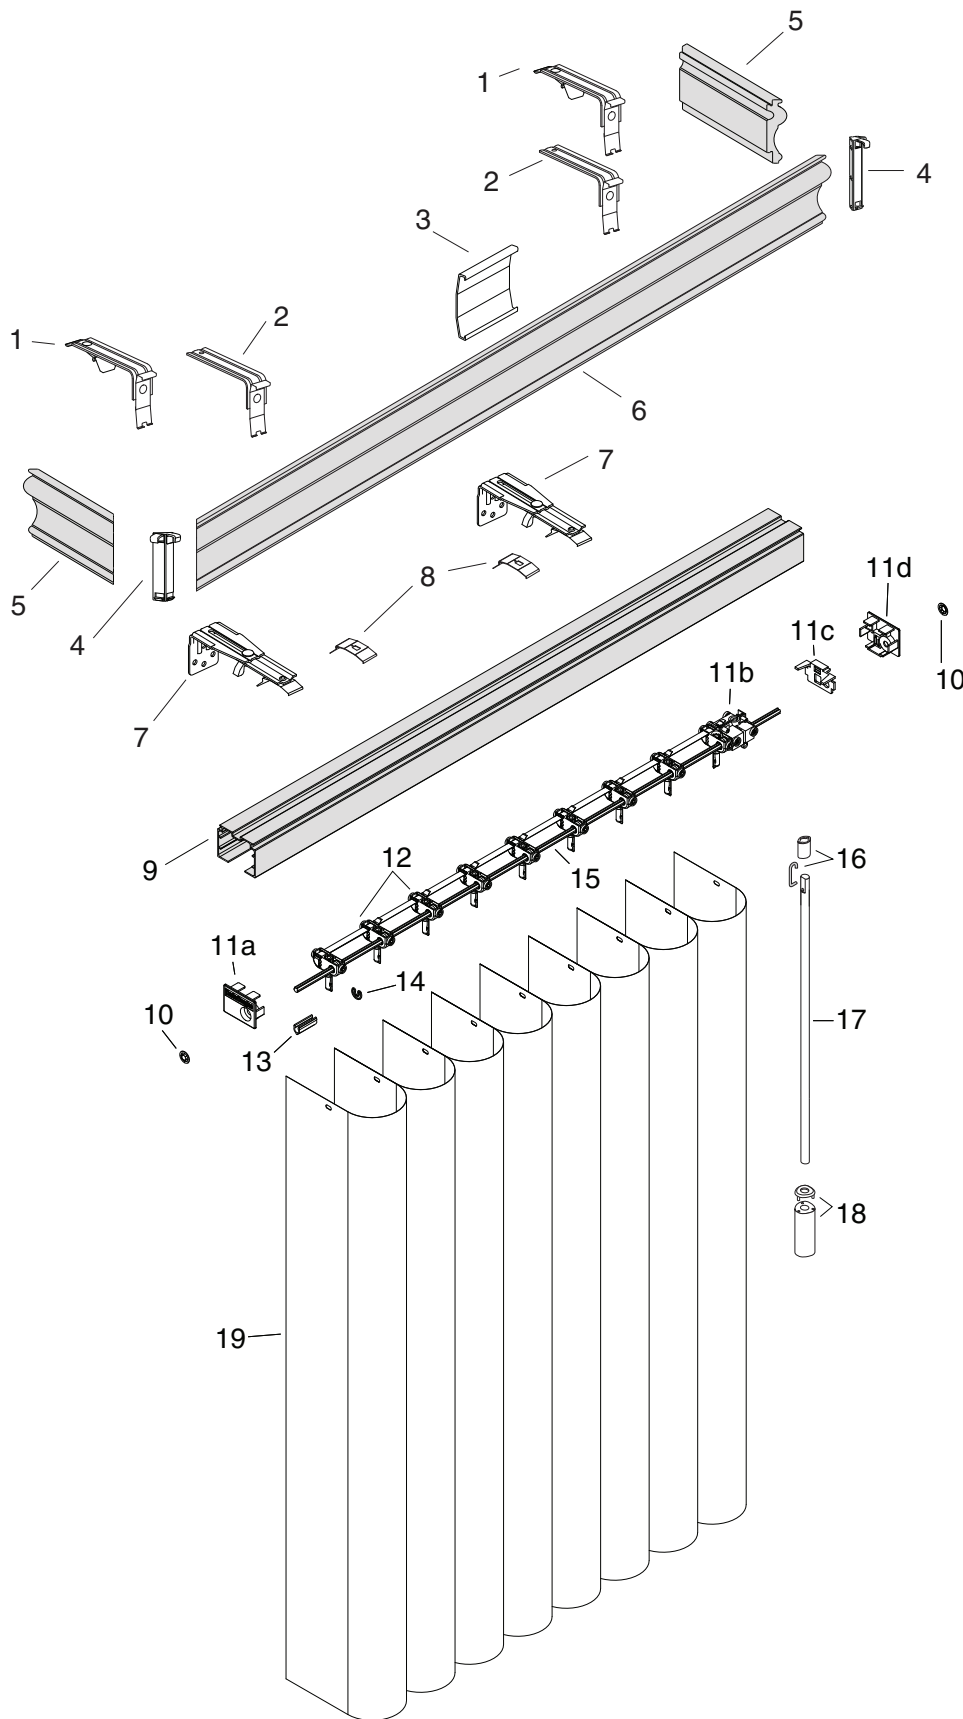

Privacy Sheers w/PermAlign® - Chain Control

Standard Parts

1. Valance Bracket Kit, OB
2. Valance Bracket Kit, IB
3. Valance Splice Bracket
4. Valance Corner Clip
5. Faux Wood Valance (Return)
6. Faux Wood Valance (Face)
7. Mounting Bracket Kit, OB
8. Mounting Bracket/Clip Kit, IB
9. Channel (Headrail)
10. End Control Set w/Cover
- 10a. End Cap Screws
- 10b. End Cap Cover
- 10c. Tilt Gear
- 10d. Gear End Cap
- 10e. Idle End Cap
11. Star Fastener
12. 1" Omega Spacer
13. .25" Omega Spacer
14. Lead Carrier Guide
15. Carrier Assembly
16. Tilt Rod
17. "C" Clip
18. Traverse Cord
19. Tilt Chain
20. Chain Tassel
21. Chain Connector
22. Locking Cord Tensioner
- 22a. Cord Roller
- 22b. Cord Tensioner Body
23. Tilt Rod Support
24. Open Bead
25. Fabric

Privacy Sheers w/PermAlign® - Chain Control

No.	PCN	Description
1.	4253002339	Valance Bracket Kit, Outside Mount (OB)
2.	4252001339	Valance Bracket Kit, Inside Mount (IB)
3.	7007541000	Valance Splice Bracket
4.	7007444000	Valance Corner Clip
5.	7005396xxx	Grandover Faux Wood Valance (Return)
6.	7005396xxx	Grandover Faux Wood Valance (Face)
7.	4253003338	Mounting Bracket Kit, Outside Mount
8.	4253000338	Mounting Bracket, Inside Mount
9.	97869	PermAlign Ivory Channel (Headrail) 16'
10.	96816	PermAlign #6 DD End Control Set With Cover (Ivory)
10a.	N/A	End Cap Screws
10b.	N/A	End Cap Cover
10c.	N/A	Tilt Gear
10d.	N/A	Gear End Cap
10e.	N/A	Idle End Cap
11.	7704842	PermAlign/PermaTrack Star Fastener
12.	PC0453	1" Omega Spacer
13.	PC0570	.25" Omega Spacer
14.	7702801	Lead Carrier Guide (White)
15.	HS0503A	Carrier Assembly, 3.5"
16.	98860	PermAlign PermaTrack Tilt Rod 16'
17.	7704841	Stop "C" Clip
18.	PS0563B	Cord (Traverse Cord)
19.	PS0504	#6 Tilt Chain
20.	97836	Chain Tassel With Logo (Ivory)
21.	7704830	#6 Chain Connector
22.	7703830	Locking Cord Tensioner With Logo (Ivory)
22a.	N/A	Cord Roller
22b.	N/A	Cord Tensioner Body
23.	96811	Tilt Rod Support
24.	PC0458	Open Bead
25.	N/A	Fabric