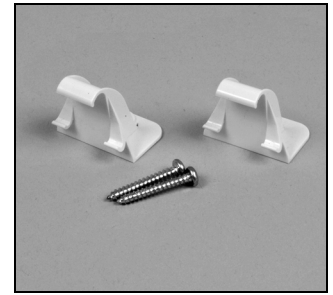

Pirouette® Additional Hardware

Installation Bracket with Shim
PCN 2982001000
2-bracket package w/screws
PCN 2982201000
3-bracket package w/screws
PCN 2982301000

Mounting Brackets (Specialty
Shapes Only)
KIT8102

Shims
PCN 4155318000

Specialty Shapes Bottom Rail
Mounting Bracket kit
KIT8103

Kit UCT Install, Inside-Outside
Bracket (**Required for
EasyRise™ shade Operation**)
PCN KIT2350

Pirouette® Window Shadings
EasyRise And UltraGlide®
Lifting Systems And Two-On-
One Shadings IOC
PCN 5111031000
French Version:
PCN 5111031000F