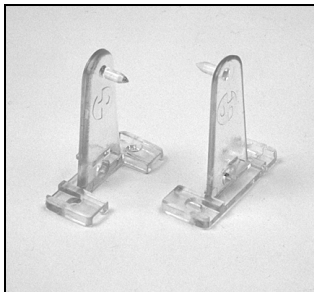

Shims
PCN 4155318000

Specialty Shapes Bottom Rail
Mounting Bracket kit
KIT8103

Kit UCT Install, Inside-Outside
Bracket (**Required for
EasyRise™ shade Operation**)
PCN KIT2350

Pirouette® Window Shadings
EasyRise And UltraGlide®
Lifting Systems And Two-On-
One Shadings IOC
PCN 5111031000
French Version:
PCN 5111031000F

Hunter Douglas Warranty
Registration Card
PCN 7109933000

Pirouette Specialty Shapes
IOC
PCN 5111033000
French Version:
PCN 5111033000F

Optional Hardware

1/2" Spacer Block
PCN 2930230000

End Mount Extension Bracket
PCN 2930340000

Hold-Down Brackets
PCN 5007312000
Hold-Down Bracket Screw
PCN 3400527000