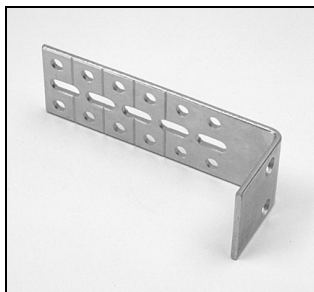

Shims
PCN 4155318000

Specialty Shapes Bottom Rail
Mounting Bracket kit
KIT8103

Kit UCT Install, Inside-Outside
Bracket (**Required for
EasyRise™ shade Operation**)
PCN KIT2350

Pirouette® Window Shadings
EasyRise And UltraGlide®
Lifting Systems And Two-On-
One Shadings IOC
PCN 5111031000
French Version:
PCN 5111031000F

Hunter Douglas Warranty
Registration Card
PCN 7109933000

Pirouette Specialty Shapes
IOC
PCN 5111033000
French Version:
PCN 5111033000F

Optional Hardware

1/2" Spacer Block
PCN 2930230000

End Mount Extension Bracket
PCN 2930340000

Hold-Down Brackets
PCN 5007312000
Hold-Down Bracket Screw
PCN 3400527000