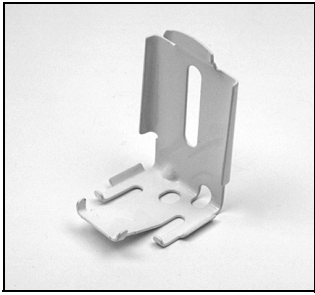

Pirouette® Additional Hardware

Installation Bracket with Shim
PCN 2982001000
2-bracket package w/screws
PCN 2982201000
3-bracket package w/screws
PCN 2982301000

Mounting Brackets (Specialty
Shapes Only)
KIT8102

Shims
PCN 4155318000

Specialty Shapes Bottom Rail
Mounting Bracket kit
KIT8103

Kit UCT Install, Inside-Outside
Bracket (**Required for
EasyRise™ shade Operation**)
PCN KIT2350

Pirouette® Window Shadings
EasyRise And UltraGlide®
Lifting Systems And Two-On-
One Shadings IOC
PCN 5111031000
French Version:
PCN 5111031000F