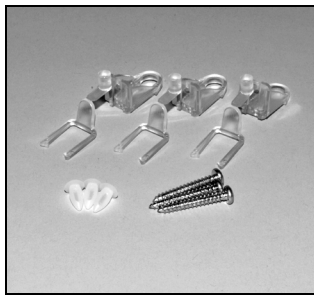

Pirouette® Additional Hardware

Installation Bracket with Shim
PCN 2982001000
2-bracket package w/screws
PCN 2982201000
3-bracket package w/screws
PCN 2982301000

Mounting Brackets (Specialty
Shapes Only)
KIT8102

Shims
PCN 4155318000

Specialty Shapes Bottom Rail
Mounting Bracket kit
KIT8103

Kit UCT Install, Inside-Outside
Bracket (**Required for
EasyRise™ shade Operation**)
PCN KIT2350

Pirouette® Window Shadings
EasyRise And UltraGlide®
Lifting Systems And Two-On-
One Shadings IOC
PCN 5111031000
French Version:
PCN 5111031000F

Hunter Douglas Warranty
Registration Card
PCN 7109933000

Pirouette Specialty Shapes
IOC
PCN 5111033000
French Version:
PCN 5111033000F

Optional Hardware

1/2" Spacer Block
PCN 2930230000

End Mount Extension Bracket
PCN 2930340000