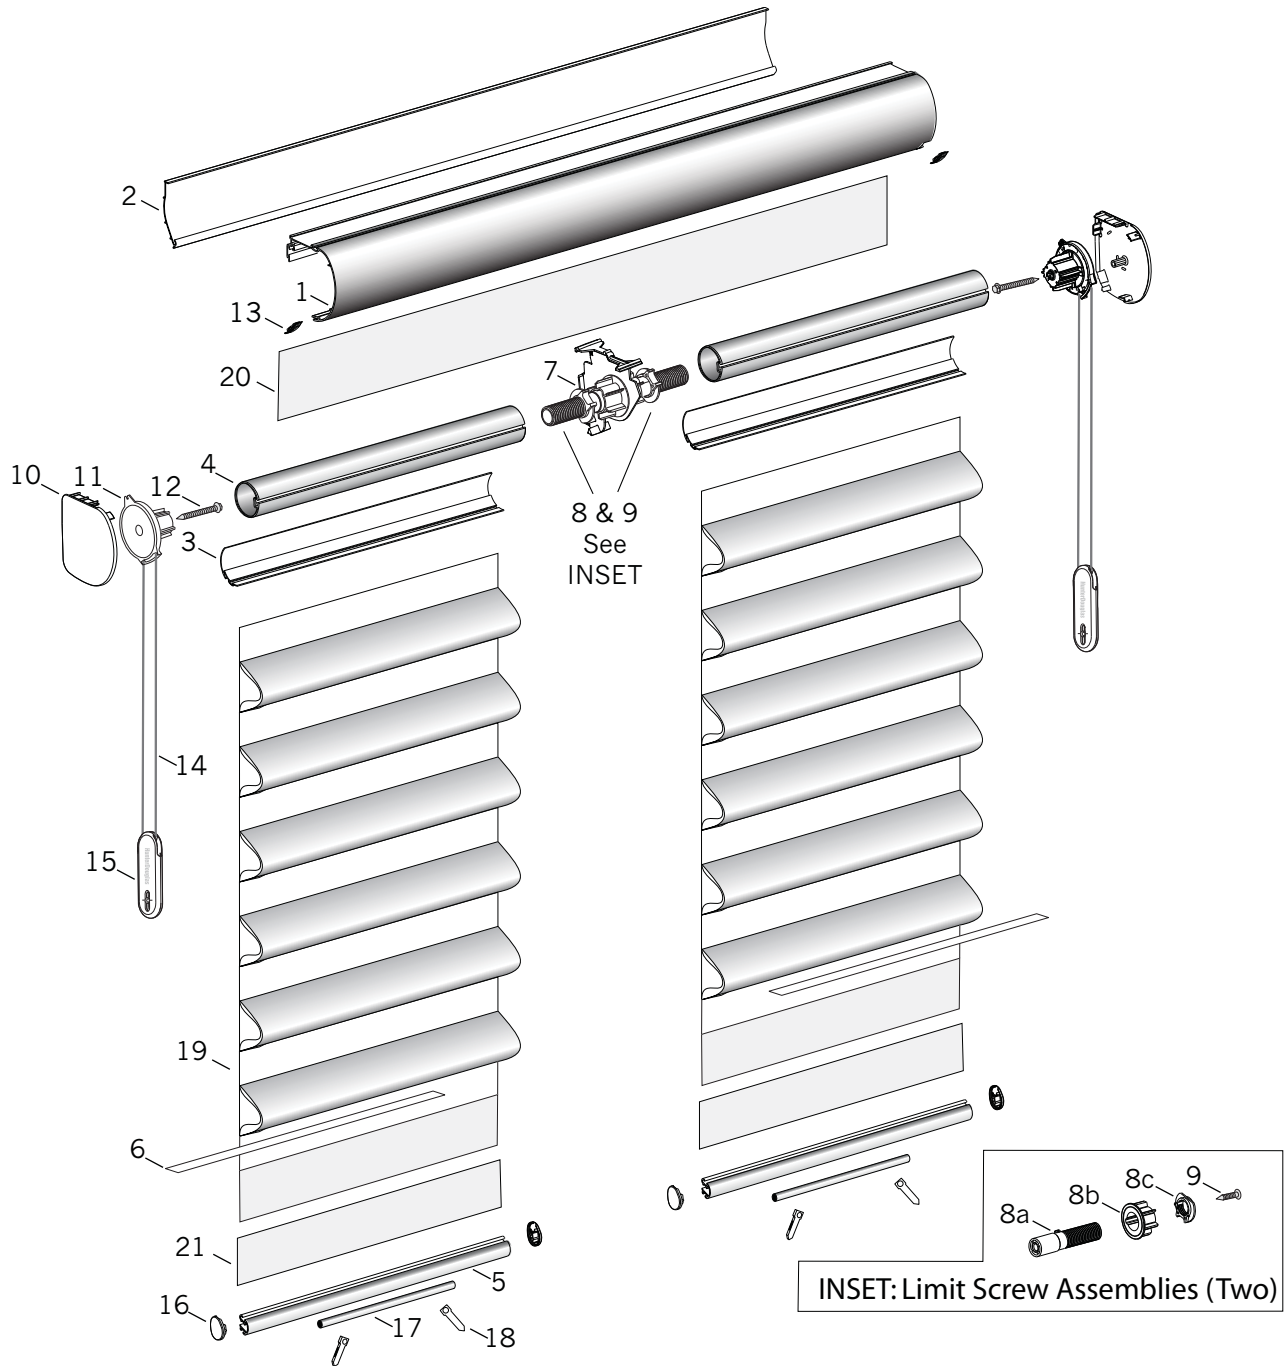

Pirouette® EasyRise™ 2-On-1 Headrail

Standard Parts

- | | | |
|-------------------------|----------------------------|---------------------------------------|
| 1. Headrail | 8b. Rotator | 15. Cord Tensioner, With Logo |
| 2. Catch Rail | 8c. Limit Nut | 16. Bottom Rail End Cap, Pair |
| 3. Hook Rail | 9. Screw, #10 x 5/8" | 17. Bottom Rail Weight |
| 4. Rotator Rail | 10. Headrail End Cap, Pair | 18. Weight Lock |
| 5. Bottom Rail | 11. Clutch Assembly | 19. Fabric |
| 6. Vane Weight | 12. Screw, #10 x 1 1/8" | 20. Fabric Piece to Cover Headrail |
| 8. Limit Screw Assembly | 13. Bushing | 21. Fabric Piece to Cover Bottom Rail |
| 8a. Limit Screw | 14. Cord Loop With Tag | |

Pirouette® EasyRise™ 2-On-1 Headrail

No.	PCN	Description
1.	4600016661	Headrail
2.	4600006661	Catch Rail
3.	4600037661	Hook Rail
4.	4600049661	Rotator Rail
5.	4600009661	Bottom Rail
6.	4600000038	Vane Weight, Polycarbonate
7.	4600054661	Two-On-One Divider
8.	Limit Screw Assembly	
	4600000051	Right-Control
	4600000052	Left-Control
8a.	N/A	Limit Screw
8b.	N/A	Rotator
8c.	N/A	Limit Nut
9.	4150158000	Screw, #10 x 5/8" SHWS Zinc-Plated
10.	Headrail End Cap	
	4603940XXX	Top Rail End Cap - RH
	4603950XXX	Top Rail End Cap - LH
11.	4600000046	Clutch Assembly
12.	4150159000	Screw, #10 x 1 3/8" SHWS Zinc-Plated
13.	4600000053	Bushing
14.	4199XXXXXX	Cord Loop With Tag
15.	Universal Cord Tensioner, with logo	
	4150336XXX	Single
	4151336XXX	Carton of 250
16.	4600004XXX	Bottom Rail End Cap, Pair
17.	4600000070	Bottom Rail Weight
18.	4600000021	Weight Lock
19.	N/A	Fabric
20.	PRHR YXXX	Fabric Piece to Cover Headrail
21.	PRBR YXXX	Fabric Piece to Cover Bottom Rail

XXX Denotes color or other product-specific detail.

Y = Fabric Type (S = Satin, L = Linen, and C = Crepe)