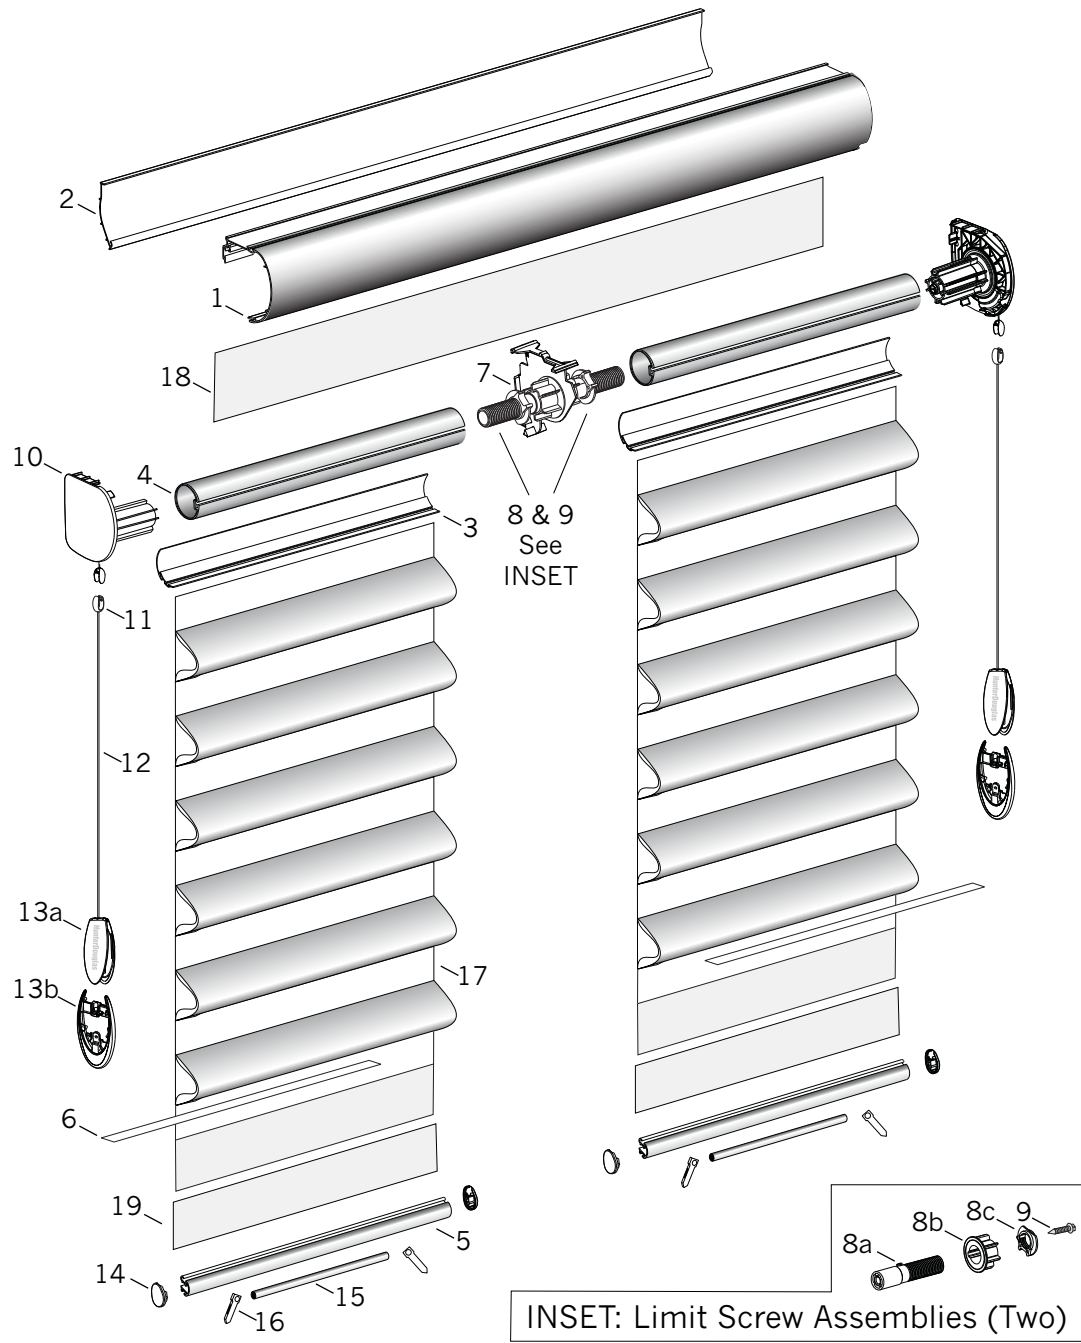

# Pirouette® UltraGlide® 2-On-1 Headrail

INSET: Limit Screw Assemblies (Two)

## Standard Parts

- |                               |  |  |
|-------------------------------|--|--|
| 1. Headrail                   | 8b. Rotator  | 14. Bottom Rail End Cap, Pair            |
| 2. Catch Rail                 | 8c. Limit Nut  | 15. Bottom Rail Weight                   |
| 3. Hook Rail                  | 9. Screw, #10 x 5/8"                                 | 16. Weight Lock                          |
| 4. Rotator Rail               | 10. Pirouette UltraGlide Clutch/<br>End Cap Assembly | 17. Fabric                               |
| 5. Bottom Rail                | 11. Lower Cord Connector                             | 18. Fabric Piece to Cover<br>Headrail    |
| 6. Vane Weight, Polycarbonate | 12. Tassel Cord                                      | 19. Fabric Piece to Cover Bottom<br>Rail |
| 7. Two-On-One Divider         | 13a. Tassel Cover                                    |  |
| 8. Limit Screw Assembly       | 13b. Tassel Base                                     |  |
| 8a. Limit Screw               |  |  |