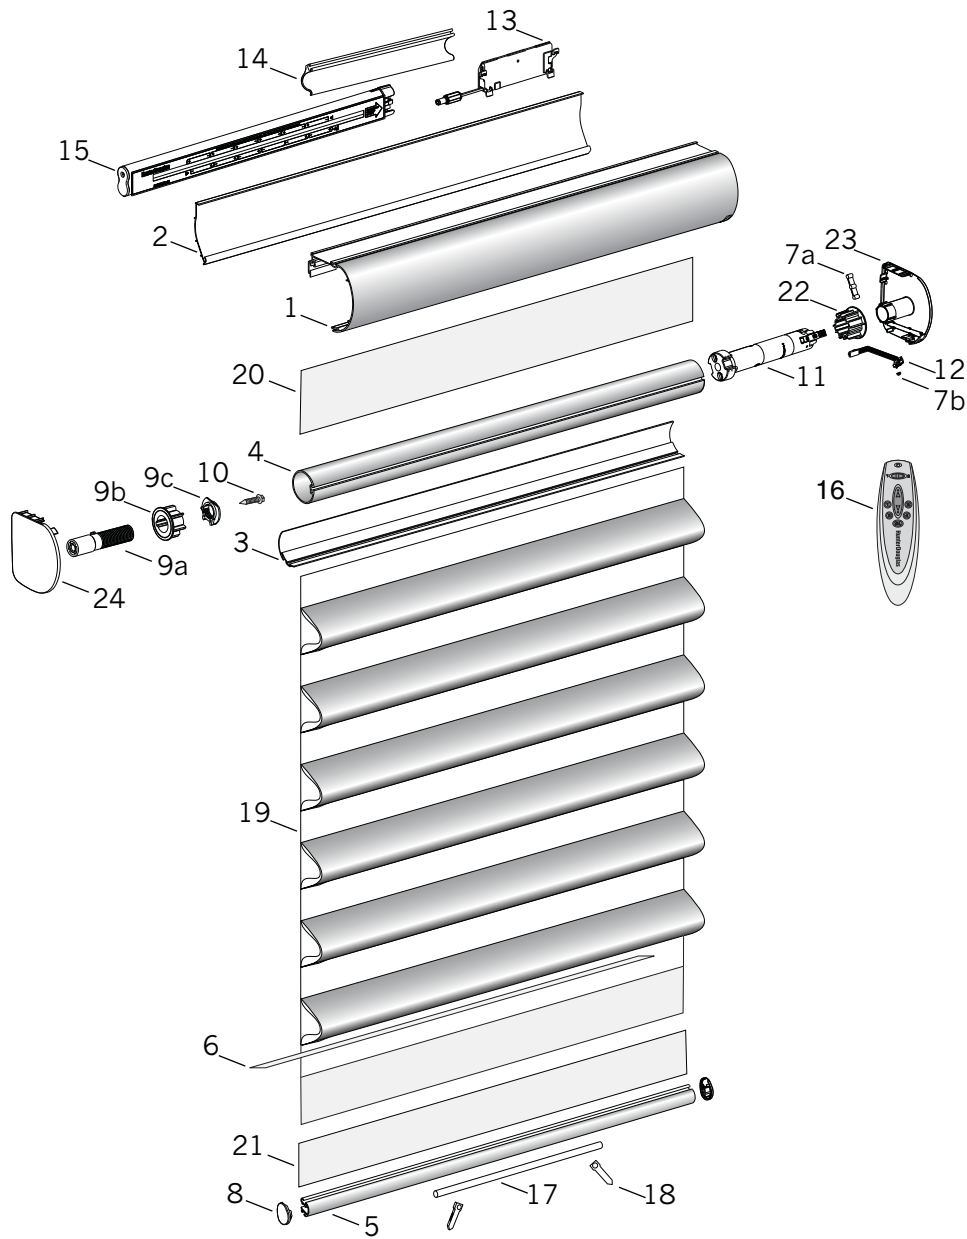

## Standard Parts

- |                         |                            |                                |
|-------------------------|----------------------------|--------------------------------|
| 1. Headrail             | 9a. Limit Screw            | 16. Remote Control Kit         |
| 2. Catch Rail           | 9b. Rotator                | 17. Bottom Rail Weight         |
| 3. Hook Rail            | 9c. Limit Nut              | 18. Weight Locks               |
| 4. Rotator Rail         | 10. Screw, #10 x 5/8"      | 19. Fabric ("Blanket")         |
| 5. Bottom Rail          | 11. Motor Assembly         | 20. Fabric (Headrail Cover)    |
| 6. Vane Weight          | 12. Receiver Circuit Board | 21. Fabric (Bottom Rail Cover) |
| 7a. Wire Retainer       | 13. Control Assembly       | 22. Idler Rotator              |
| 7b. Button Cover        | 14. Battery Holder         | 23. Control End Cap            |
| 8. Bottom Rail End Caps | 15. Battery Wand           | 24. End Cap                    |